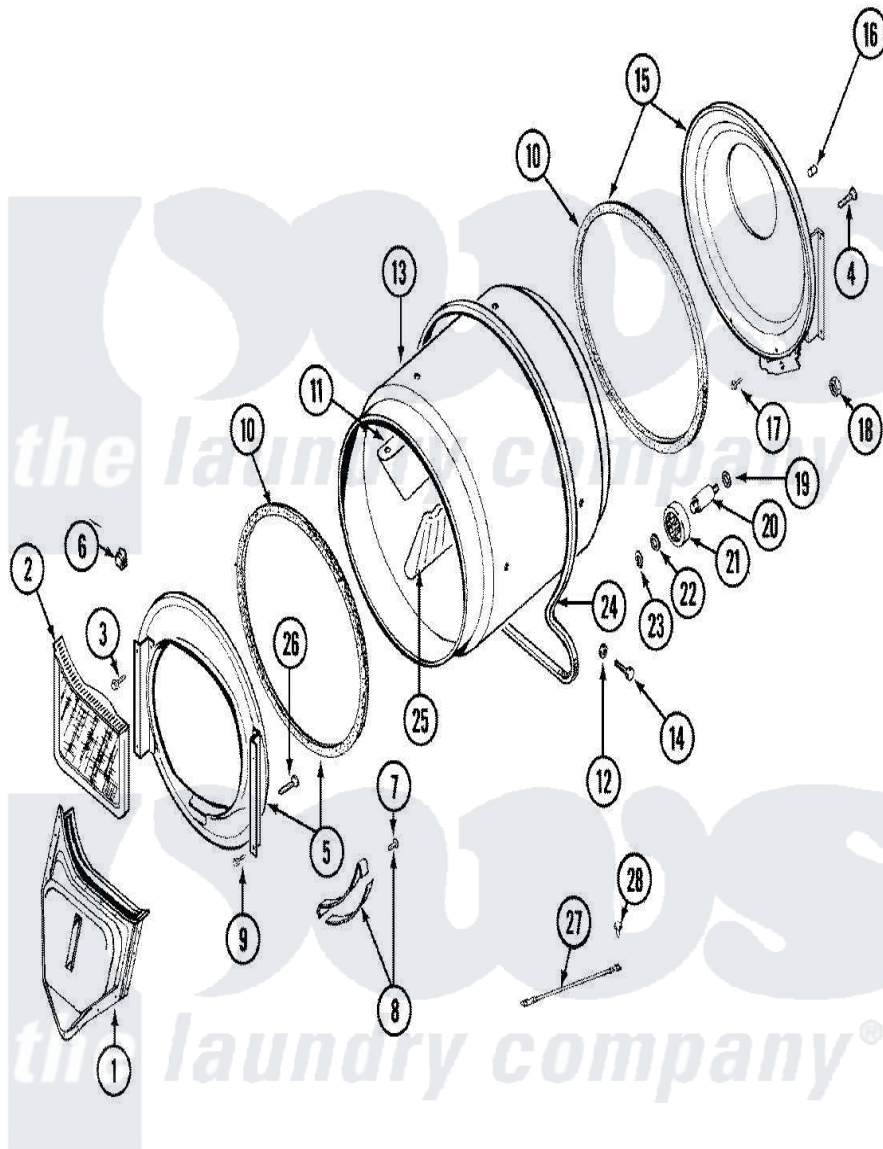

Maytag LDG9306ABE 08 - TUMBLER

Maytag [Residential Maytag LDG9306ABE Dryer Parts](#) Parts Diagram 08 - TUMBLER
 Click on the part number to view part

Item	Original Part Number	Replaced By	Status	Part Description
1	33001016			Outlet Duct Assembly
2	33001171	33002970		Lint Filte
3	313764		Not Available	SCREW
4	Y313561			Screw----NA
5	33001179			Front, Tumbler
6	Y310376			Clip, Door Switch Harness
7	210720			Rivet, Bearing To Tumbler Frmt
8	306508			Tumbler Bearing Kit ----W
9	Y310632	1163839		Screw
10	314820			Seal, Tumbler
11	33001012			Baffle
12	314158			Washer, Baffle To Tumbler
13	33001108		Not Available	DRYER TUMBLER, W/O BAFFLES
14	Y310759			Screw, Tumbler Baffles
15	33001178			Back, Tumbler
16	313915	31-3915		Tech Sheet

17	Y310632	1163839	Screw
18	312538	33001443	Nut, Hex
19	Y313347	312535	Washer, Vault Mounting Brk.
20	Y312948	6-3129480	Shaft- Tumbler
21	Y303373	12001541	Drum Roller/Washer Assembly--W
22	312535		Washer, Vault Mounting Brk.
23	410233	9703438	Ring-Retrn
24	Y312959		Poly "V" Belt For Tumbler
25	33001004		Baffle, Tall
26	Y314110	33002917	Screw, No.10-16