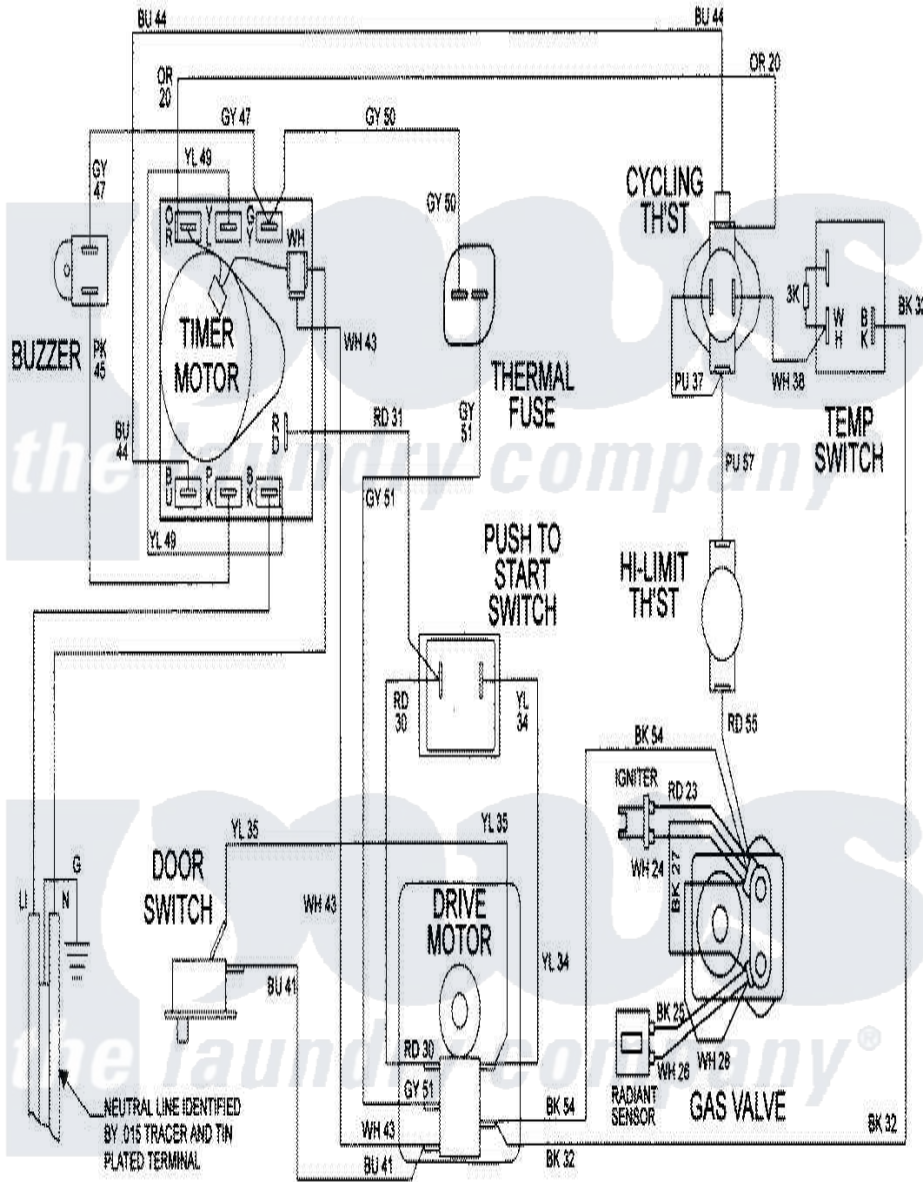

Maytag LDG9306ABE 09 - WIRING INFORMATION

POWER CORD

Maytag [Residential Maytag LDG9306ABE Dryer Parts](#) Parts Diagram 09 - WIRING INFORMATION
 Click on the part number to view part

Item	Original Part Number	Replaced By	Status	Part Description
NI	15001954		Not Available	WIRING INFORMATION