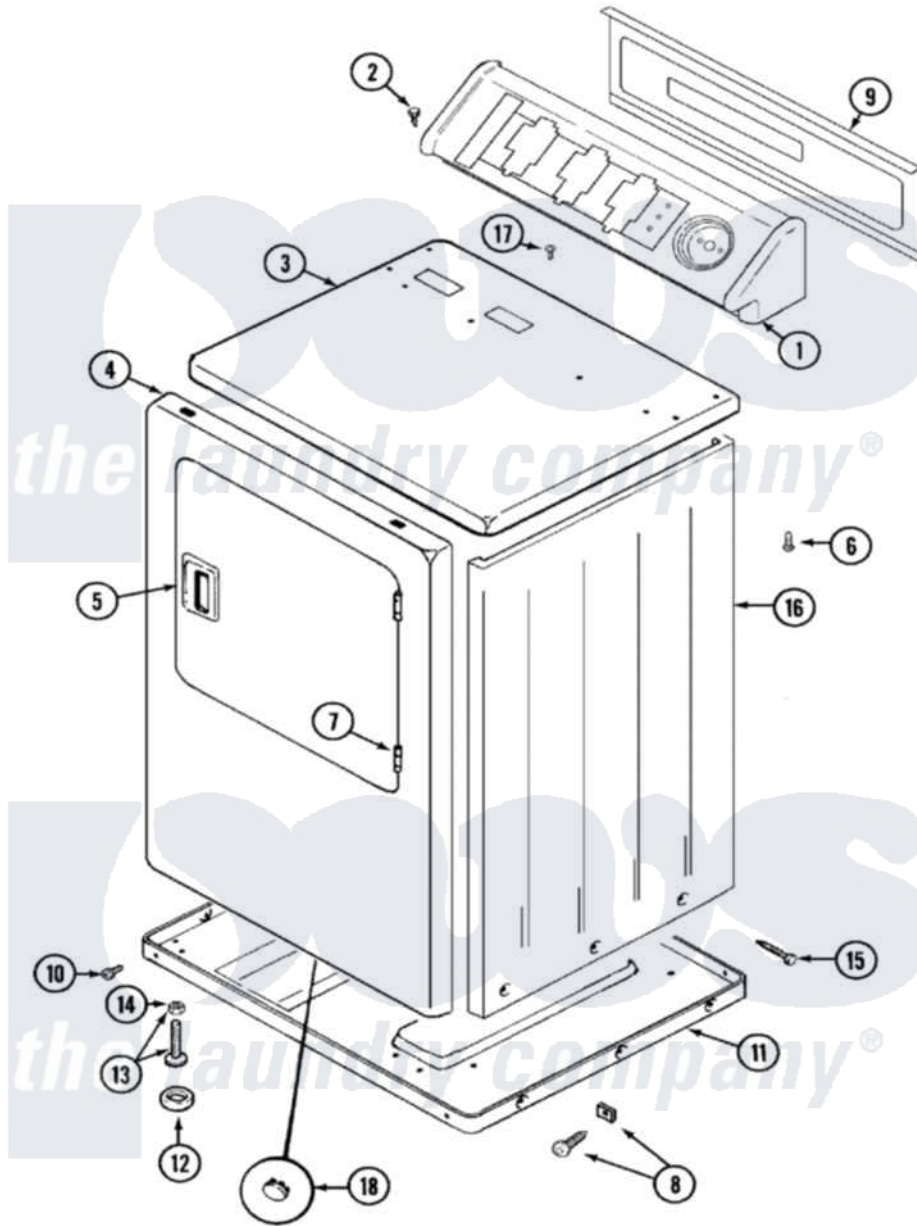

# Maytag LDG9306ABM 01 - CABINET-FRONT

Maytag [Residential Maytag LDG9306ABM Dryer Parts](#) Parts Diagram 01 - CABINET-FRONT  
 Click on the part number to view part

Item	Original Part Number	Replaced By	Status	Part Description
1	<a href="#">33001613</a>			Console
2	216423	<a href="#">3370225</a>		Screw
3	<a href="#">33001609</a>			Cover, Top ----NA
4	<a href="#">33001611</a>			Panel, Front ----NA
"	33001486	<a href="#">98008544</a>		Screw
5	33001254	<a href="#">37001047</a>		Handle, Door
6	<a href="#">214354</a>			Screw, Top Cover To Cabnt.
7	<a href="#">33001230</a>			Hinge, Door
8	12001340	<a href="#">204439</a>		Screw And Fstner Assembly
9	33001625		Not Available	PANEL, BACK----NA
10	<a href="#">Y313561</a>			Screw----NA
"	Y310632	<a href="#">1163839</a>		Screw
11	Y303361		Not Available	BASE ASSY. (UPPER & LOWER)
12	<a href="#">Y314137</a>			Foot, Rubber
13	<a href="#">Y305086</a>			Adjustable Leg And Nut
14	Y052740	<a href="#">62739</a>		Nut, Lock

15	<a href="#">213007</a>		Xfor Cabinet See Cabinet, Back
16	33001160	Not Available	CABINET (ALM)
17	210186	<a href="#">3370225</a>	Screw
18	33001615	Not Available	PLUG, FRONT PANEL (ALM)