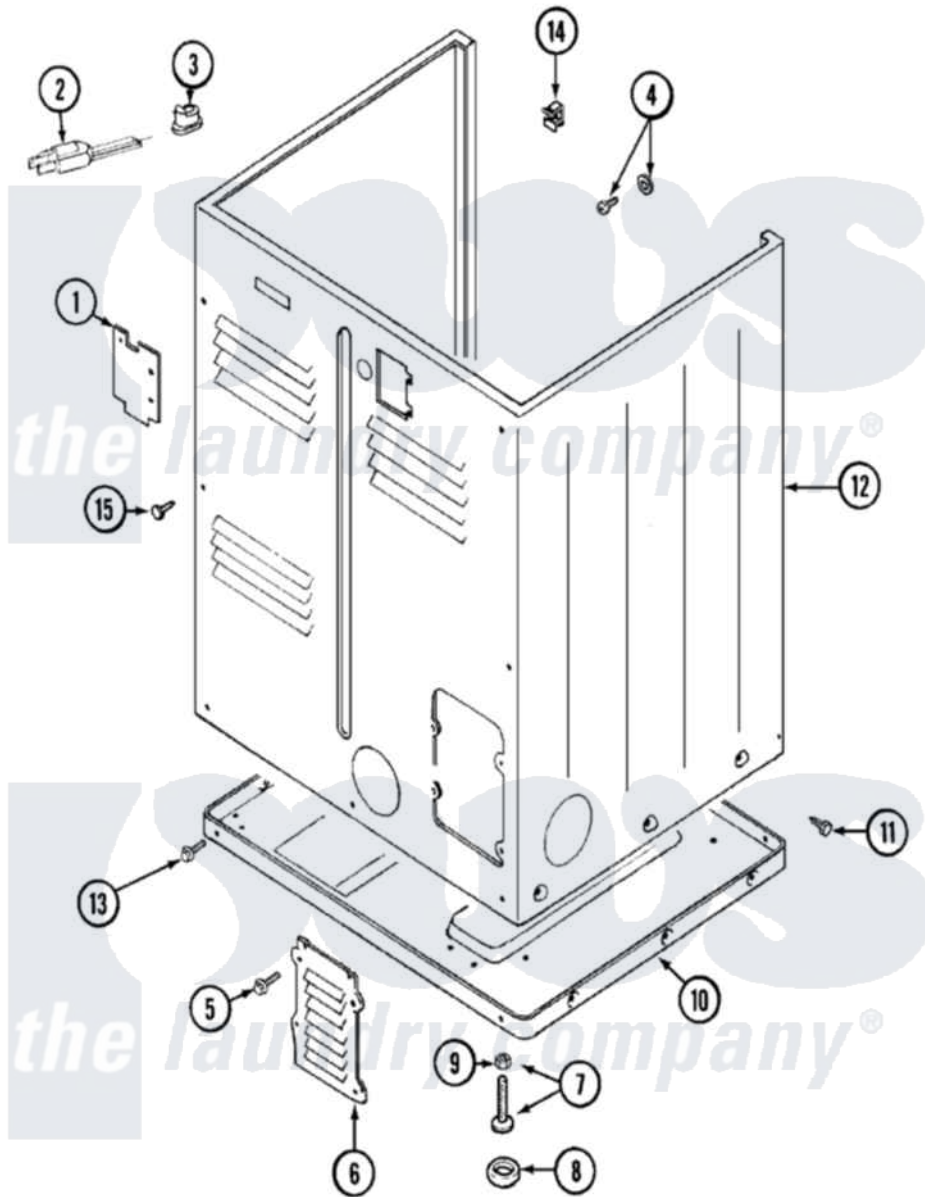

Maytag LDG9306ABM 02 - CABINET-REAR

Maytag [Residential Maytag LDG9306ABM Dryer Parts](#) Parts Diagram 02 - CABINET-REAR
 Click on the part number to view part

Item	Original Part Number	Replaced By	Status	Part Description
1	Y312905		Not Available	COVER, TERMINAL
2	33001246		Not Available	CORD, POWER
5	216423	3370225		Screw
6	Y312951		Not Available	ACCESS COVER, BACK
7	Y305086			Adjustable Leg And Nut
8	Y314137			Foot, Rubber
9	Y052740	62739		Nut, Lock
10	Y303361		Not Available	BASE ASSY. (UPPER & LOWER)
11	213007			Xfor Cabinet See Cabinet, Back
12	33001160		Not Available	CABINET (ALM)
13	Y313561			Screw---NA
"	Y310632	1163839		Screw
14	Y310376			Clip, Door Switch Harness
15	Y313561			Screw---NA