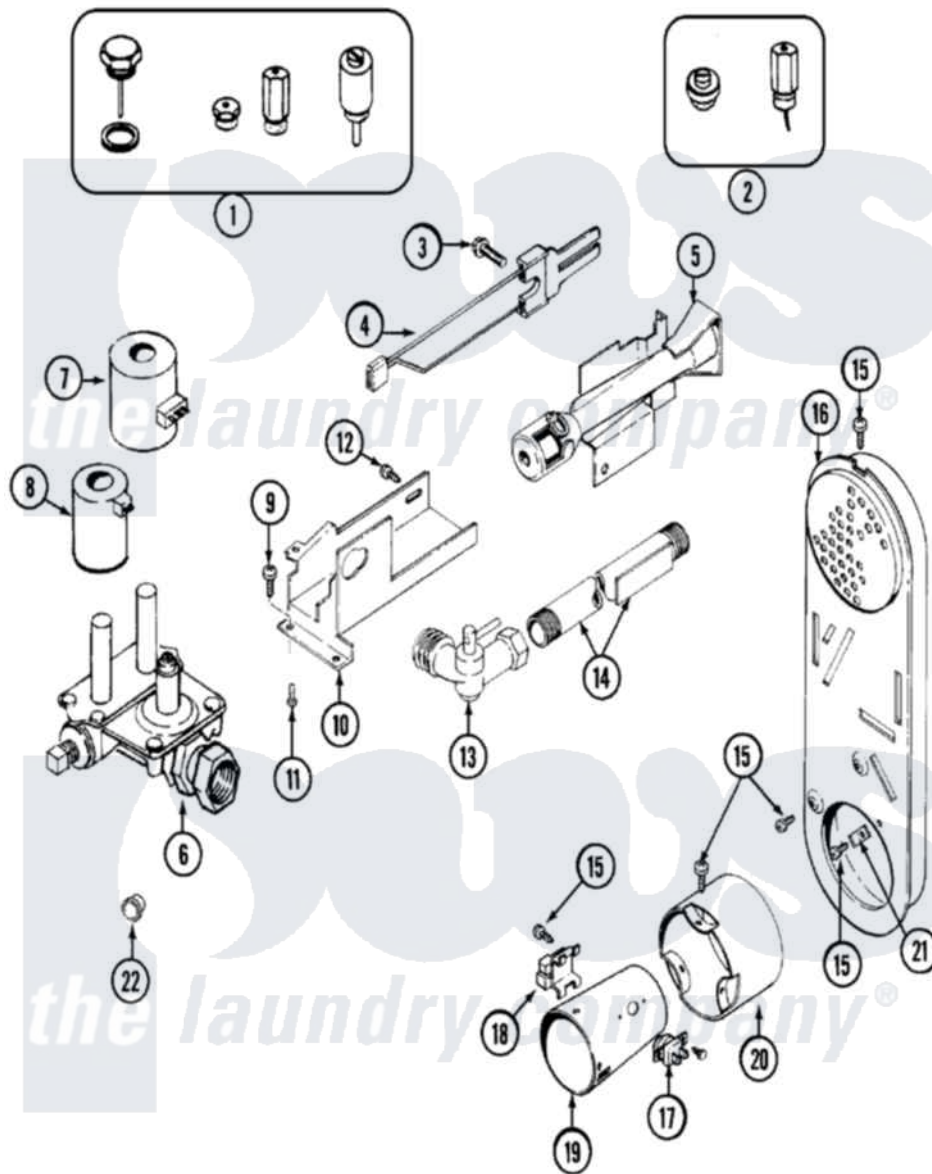

Maytag LDG9306ABM 06 - GAS VALVE

Maytag [Residential Maytag LDG9306ABM Dryer Parts](#) Parts Diagram 06 - GAS VALVE
 Click on the part number to view part

Item	Original Part Number	Replaced By	Status	Part Description
1	Y306195	MAL9000AXX		LP Gas Con
2	306204	33002924		Gas Conv K
3	304971			Screw Note: Screw, Igniter
4	304970	4391996		Ignitor
5	33001247	33002793		Burner Assembly
6	306176			Valve, Gas
7	306106			Coil, Holding And Booster--W
8	306105	694540		Coil, 60 Hz
9	Y313561			Screw---NA
10	314566			Gas Control Bracket
11	Y313559			Screw
12	314568	Y313559		Screw
"	314082	90767		Screw, 8A X 3/8 HeX Washer Head Tapping
13	Y303349			Angle Shut-Off, Gas Valve
"	33001842	3406051		Elbow Union Assembly Pipe And Bracket Assembly

14	Y303383	33001735	Series 18 Not Needed Use Vavle
15	211294	90767	Screw, 8A X 3/8 HeX Washer Head Tapping
16	Y308504	Not Available	INLET DUCT ASSEMBLY
17	303395		Thermostat, Hi-Limit
18	Y303377	338906	Radiant, Sensor
19	Y308548		Combustion Cone Assembly
20	Y303841		Cone, Extension
21	Y312890		Retainer, Heater Chamber
22	33001693		Cap, Gas Pipe