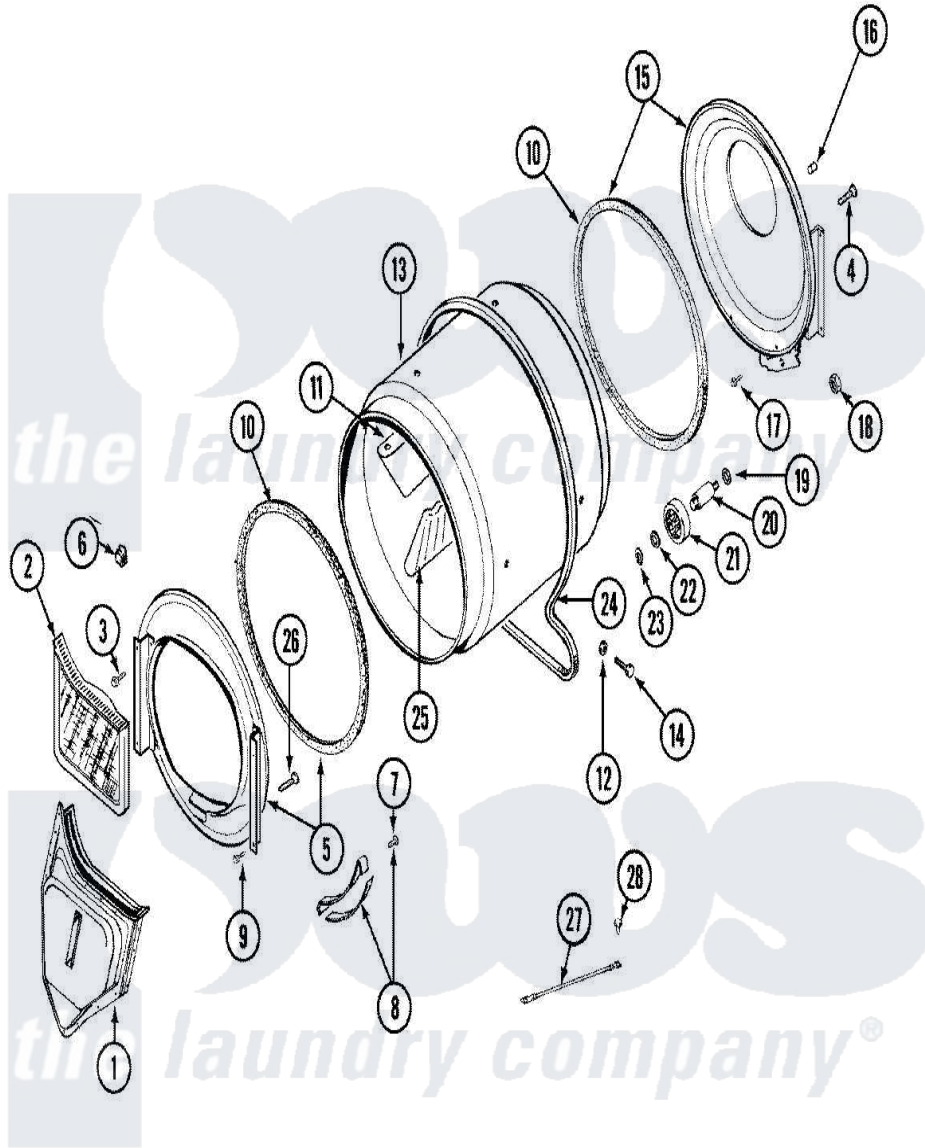

Maytag LDG9306ABM 08 - TUMBLER

Maytag [Residential Maytag LDG9306ABM Dryer Parts](#) Parts Diagram 08 - TUMBLER
 Click on the part number to view part

Item	Original Part Number	Replaced By	Status	Part Description
1	33001016			Outlet Duct Assembly
2	33001171	33002970		Lint Filte
3	313764		Not Available	SCREW
4	Y313561			Screw----NA
5	33001179			Front, Tumbler
6	Y310376			Clip, Door Switch Harness
7	210720			Rivet, Bearing To Tumbler Frmt
8	306508			Tumbler Bearing Kit ---W
9	Y310632	1163839		Screw
10	314820			Seal, Tumbler
11	33001012			Baffle
12	314158			Washer, Baffle To Tumbler
13	33001108		Not Available	DRYER TUMBLER, W/O BAFFLES
14	Y310759			Screw, Tumbler Baffles
15	33001178			Back, Tumbler
16	313915	31-3915		Tech Sheet

17	Y310632	1163839	Screw
18	312538	33001443	Nut, Hex
19	Y313347	312535	Washer, Vault Mounting Brk.
20	Y312948	6-3129480	Shaft- Tumbler
21	Y303373	12001541	Drum Roller/Washer Assembly--W
22	312535		Washer, Vault Mounting Brk.
23	410233	9703438	Ring-Retrn
24	Y312959		Poly "V" Belt For Tumbler
25	33001004		Baffle, Tall
26	Y314110	33002917	Screw, No.10-16