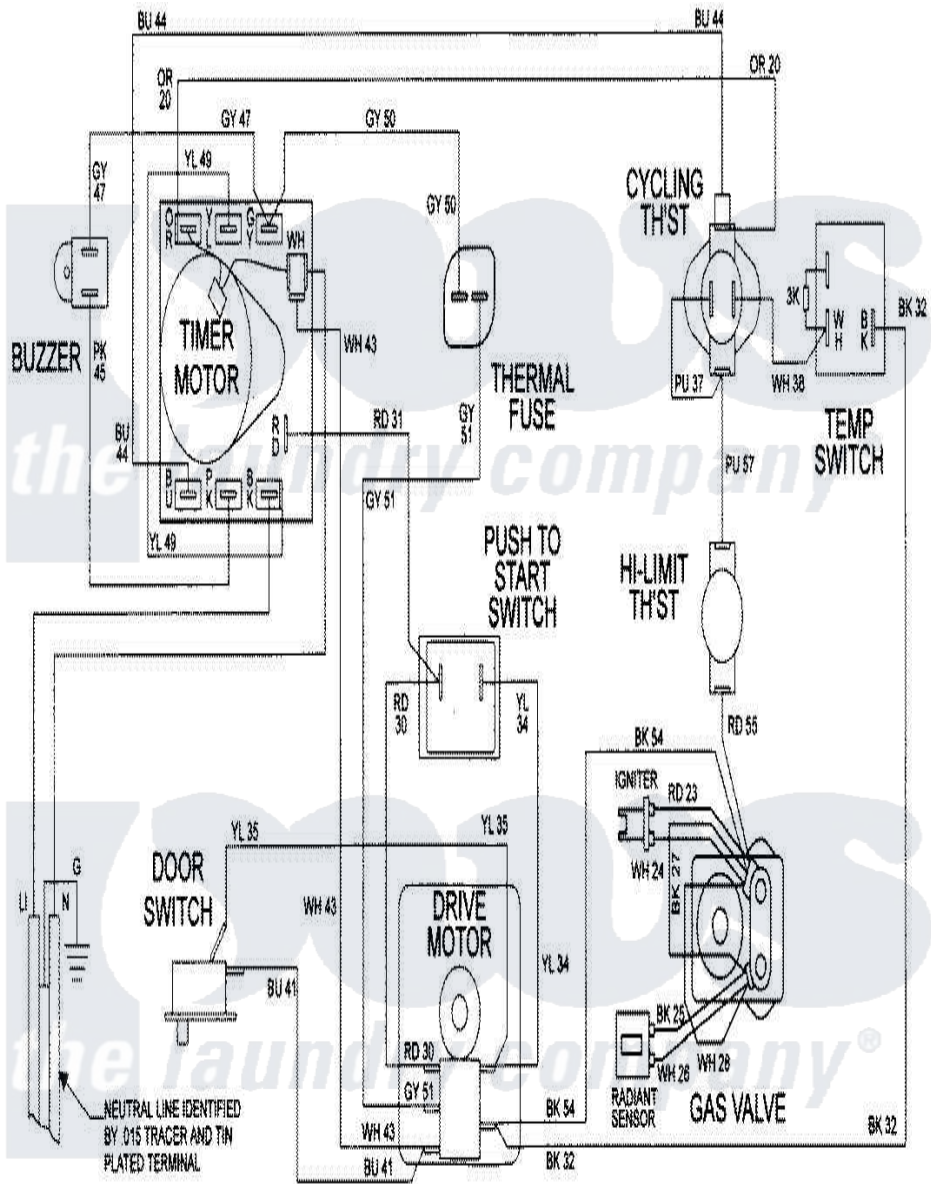

# Maytag LDG9306ABM 09 - WIRING INFORMATION

## POWER CORD

Maytag [Residential Maytag LDG9306ABM Dryer Parts](#) Parts Diagram 09 - WIRING INFORMATION  
 Click on the part number to view part

Item	Original Part Number	Replaced By	Status	Part Description
NI	15001954		Not Available	WIRING INFORMATION