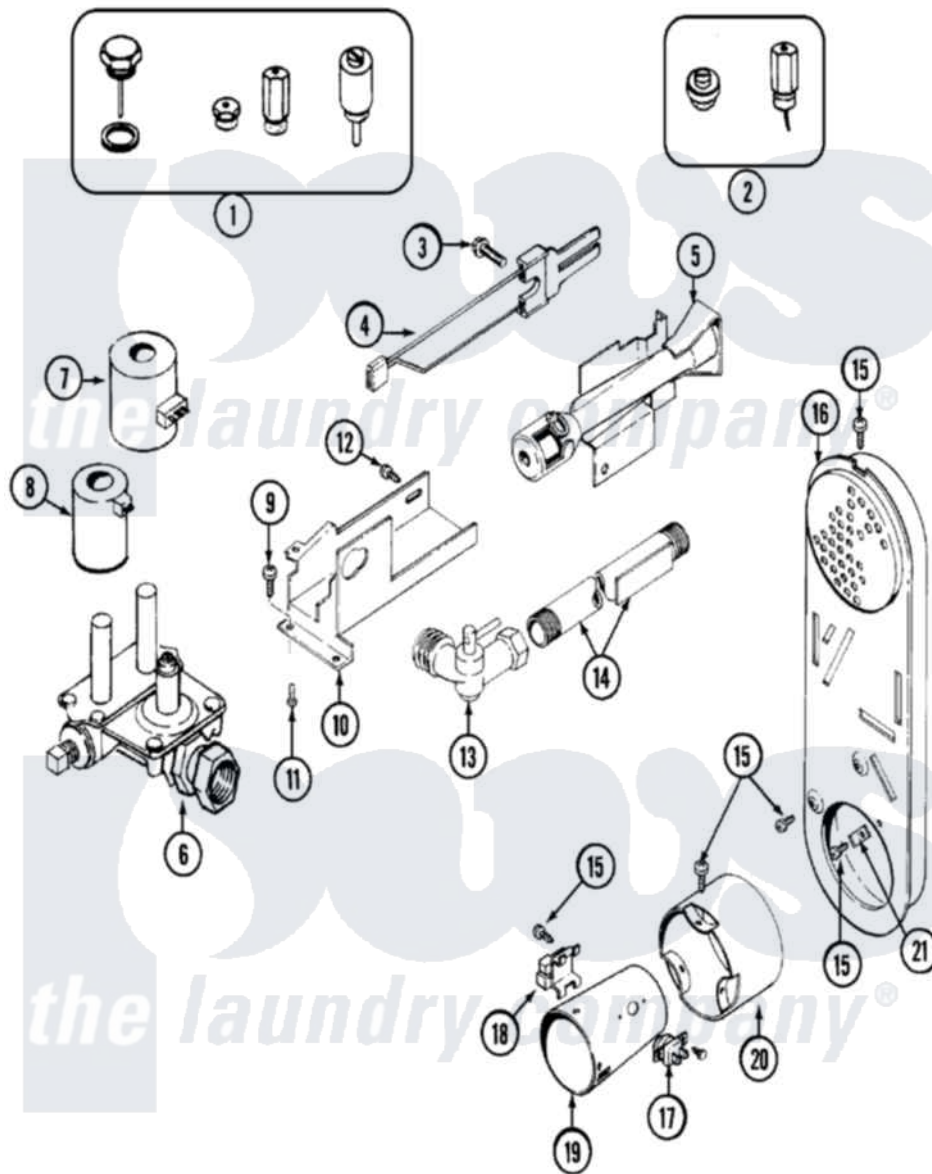

# Maytag LDG9314AAE 06 - GAS VALVE

Maytag [Residential Maytag LDG9314AAE Dryer Parts](#) Parts Diagram 06 - GAS VALVE  
 Click on the part number to view part

Item	Original Part Number	Replaced By	Status	Part Description
1	Y306195	<a href="#">MAL9000AXX</a>		LP Gas Con
2	306204	<a href="#">33002924</a>		Gas Conv K
3	<a href="#">304971</a>			Screw Note: Screw, Igniter
4	304970	<a href="#">4391996</a>		Ignitor
5	33001247	<a href="#">33002793</a>		Burner Assembly
6	<a href="#">306176</a>			Valve, Gas
7	<a href="#">306106</a>			Coil, Holding And Booster--W
8	306105	<a href="#">694540</a>		Coil, 60 Hz
9	<a href="#">Y313561</a>			Screw---NA
10	<a href="#">314566</a>			Gas Control Bracket
11	<a href="#">Y313559</a>			Screw
12	314082	<a href="#">90767</a>		Screw, 8A X 3/8 HeX Washer Head Tapping
"	314568	<a href="#">Y313559</a>		Screw
13	<a href="#">Y303349</a>			Angle Shut-Off, Gas Valve
14	Y303383	<a href="#">33001735</a>		Pipe And Bracket Assembly Series 18 Not Needed Use

15	211294	<a href="#">90767</a>	Vavle Screw, 8A X 3/8 HeX Washer Head Tapping
16	Y308504	Not Available	INLET DUCT ASSEMBLY
17	<a href="#">303395</a>		Thermostat, Hi-Limit
18	Y303377	<a href="#">338906</a>	Radiant, Sensor
19	<a href="#">Y308548</a>		Combustion Cone Assembly
20	<a href="#">Y303841</a>		Cone, Extension
21	<a href="#">Y312890</a>		Retainer, Heater Chamber