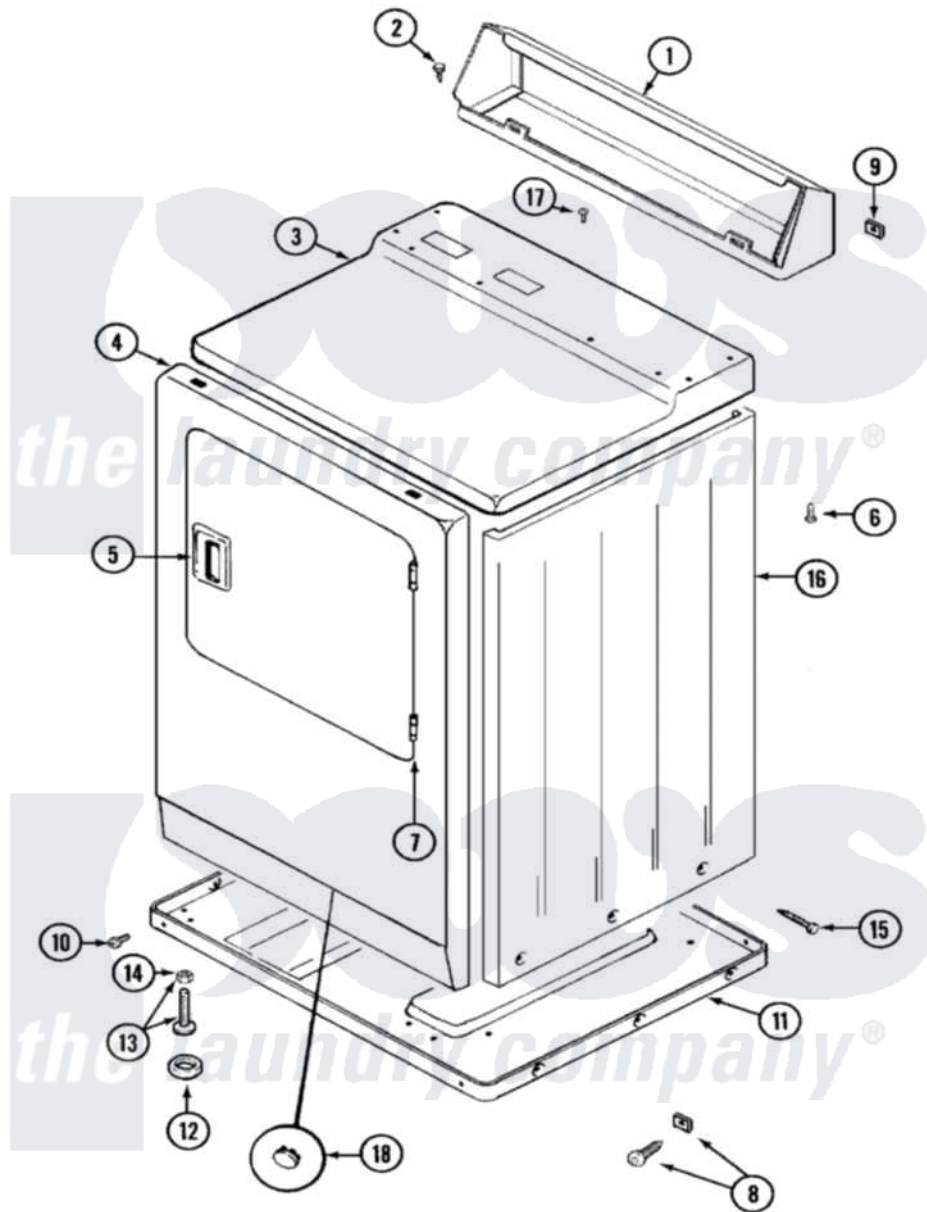

Maytag LDG9314AAL 01 - CABINET-FRONT

Maytag Residential Maytag LDG9314AAL Dryer Parts Parts Diagram 01 - CABINET-FRONT
 Click on the part number to view part

Item	Original Part Number	Replaced By	Status	Part Description
1	305193L			Console
2	216423	3370225		Screw
3	33001166		Not Available	COVER, TOP (ALM)---NA
4	33001221	22001817		Sheet, Sound Damper
"	33001258	33001242		Panel, Front
5	33001254	37001047		Handle, Door
6	214354			Screw, Top Cover To Cabnt.
7	33001230			Hinge, Door
8	204439			Screw And Fstner Assembly
9	215075			Fastener, Control Panel To Console
10	Y313561			Screw---NA
"	Y310632	1163839		Screw
11	Y303361		Not Available	BASE ASSY. (UPPER & LOWER)
12	Y314137			Foot, Rubber
13	Y305086			Adjustable Leg And Nut

14	Y052740	62739	Nut, Lock
15	213007		Xfor Cabinet See Cabinet, Back
16	33001160		Not Available
17	210186	3370225	Screw
18	33001168		Not Available
			PLUG, SIGHT HOLE (ALM)