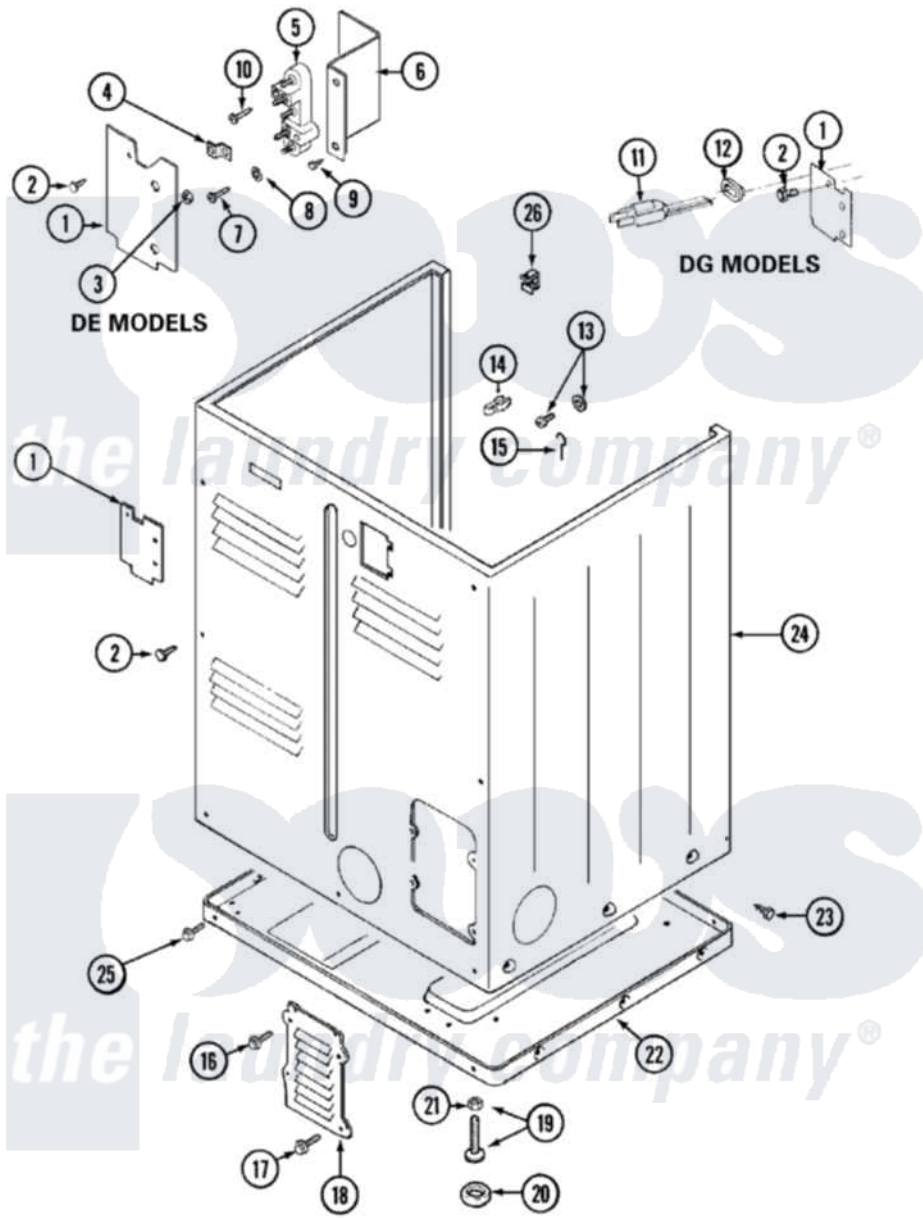

Maytag LDG9314AAL 02 - CABINET-REAR

Maytag [Residential Maytag LDG9314AAL Dryer Parts](#) Parts Diagram 02 - CABINET-REAR
 Click on the part number to view part

Item	Original Part Number	Replaced By	Status	Part Description
1	Y312905		Not Available	COVER, TERMINAL
2	Y313561			Screw---NA
11	33001246		Not Available	CORD, POWER
12	211881			Grommet, Cord Part Not Used-Gas Models Only
13	303846	22003781		Screw, Ground Strap
14	301548			Clamp, Ground Wire
15	204807			Ground Wire, Supp. Plte To Top Cover
16	Y313559			Screw
17	211294	90767		Screw, 8A X 3/8 HeX Washer Head Tapping
18	Y312951		Not Available	ACCESS COVER, BACK
19	Y305086			Adjustable Leg And Nut
20	Y314137			Foot, Rubber
21	Y052740	62739		Nut, Lock
22	Y303361		Not Available	BASE ASSY. (UPPER & LOWER)

23	213007		Xfor Cabinet See Cabinet, Back
24	33001160	Not Available	CABINET (ALM)
25	Y313561		Screw---NA
"	Y310632	1163839	Screw
26	Y310376		Clip, Door Switch Harness