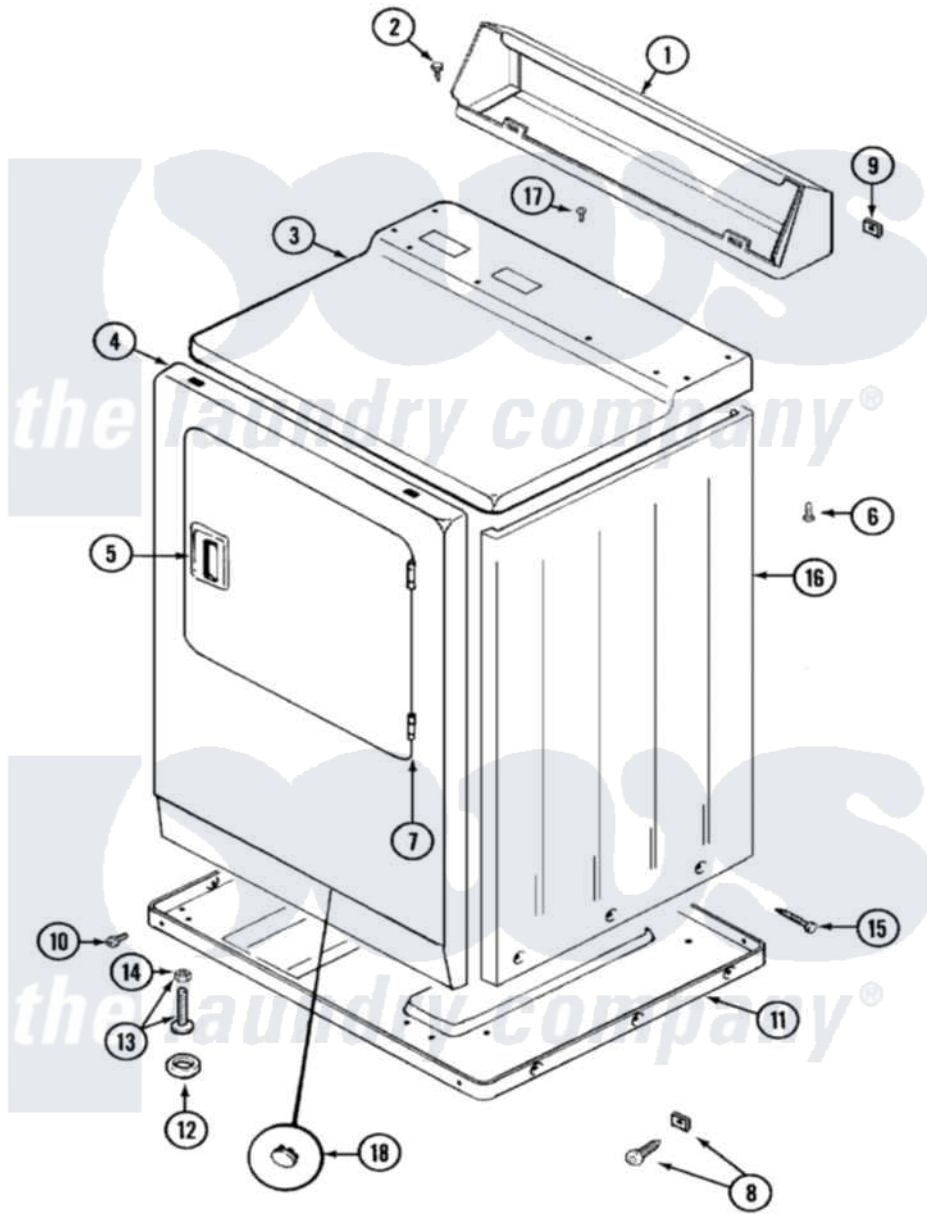

Maytag LDG9314AAM 01 - CABINET-FRONT (LDE9314ACM & LDG9314AAM)

Maytag Residential Maytag LDG9314AAM Dryer Parts Parts Diagram 01 - CABINET-FRONT (LDE9314ACM & LDG9314AAM)

Click on the part number to view part

| Item | Original Part Number | Replaced By | Status | Part Description |
|------|--------------------------|--------------------------|---------------|------------------------------------|
| 1 | 305193L | | | Console |
| 2 | 216423 | 3370225 | | Screw |
| 3 | 33001166 | | Not Available | COVER, TOP (ALM)---NA |
| 4 | 33001221 | 22001817 | | Sheet, Sound Damper |
| " | 33001258 | 33001242 | | Panel, Front |
| 5 | 33001254 | 37001047 | | Handle, Door |
| 6 | 214354 | | | Screw, Top Cover To Cabnt. |
| 7 | 33001230 | | | Hinge, Door |
| 8 | 204439 | | | Screw And Fstner Assembly |
| 9 | 215075 | | | Fastener, Control Panel To Console |
| 10 | Y313561 | | | Screw---NA |
| " | Y310632 | 1163839 | | Screw |
| 11 | Y303361 | | Not Available | BASE ASSY. (UPPER & LOWER) |

| | | | |
|----|-------------------------|-------------------------|--------------------------------|
| 12 | Y314137 | | Foot, Rubber |
| 13 | Y305086 | | Adjustable Leg And Nut |
| 14 | Y052740 | 62739 | Nut, Lock |
| 15 | 213007 | | Xfor Cabinet See Cabinet, Back |
| 16 | 33001160 | Not Available | CABINET (ALM) |
| 17 | 210186 | 3370225 | Screw |
| 18 | 33001168 | Not Available | PLUG, SIGHT HOLE (ALM) |