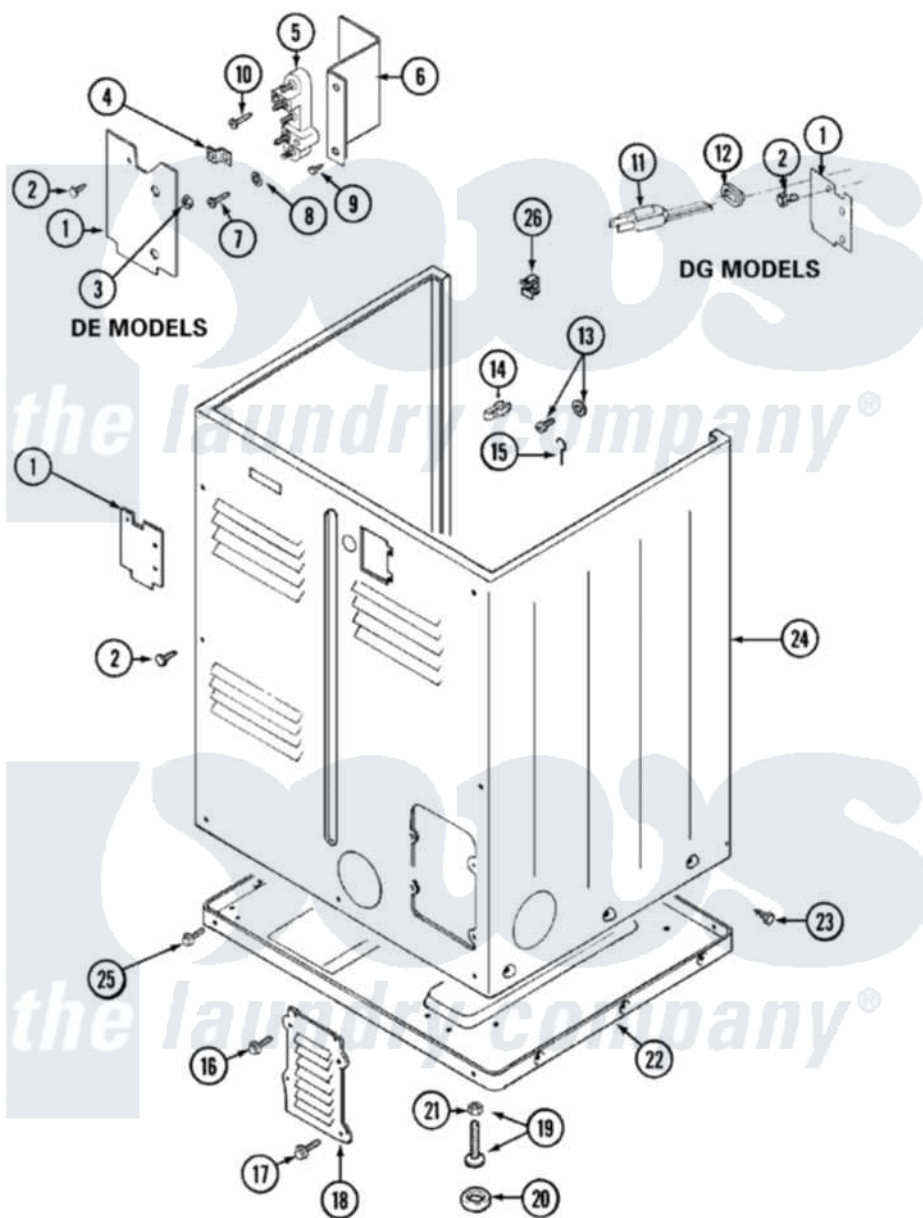

Maytag LDG9314AAM 02 - CABINET-REAR (LDE9314ACM & LDG9314AAM)

Maytag Residential Maytag LDG9314AAM Dryer Parts Parts Diagram 02 - CABINET-REAR (LDE9314ACM & LDG9314AAM)

Click on the part number to view part

Item	Original Part Number	Replaced By	Status	Part Description
1	Y312905		Not Available	COVER, TERMINAL
2	Y313561			Screw---NA
11	33001246		Not Available	CORD, POWER
12	211881			Grommet, Cord Part Not Used-Gas Models Only
13	303846	22003781		Screw, Ground Strap
14	301548			Clamp, Ground Wire
15	204807			Ground Wire, Supp. Plte To Top Cover
16	Y313559			Screw
17	211294	90767		Screw, 8A X 3/8 HeX Washer Head Tapping
18	Y312951		Not Available	ACCESS COVER, BACK
19	Y305086			Adjustable Leg And Nut
20	Y314137			Foot, Rubber
21	Y052740	62739		Nut, Lock