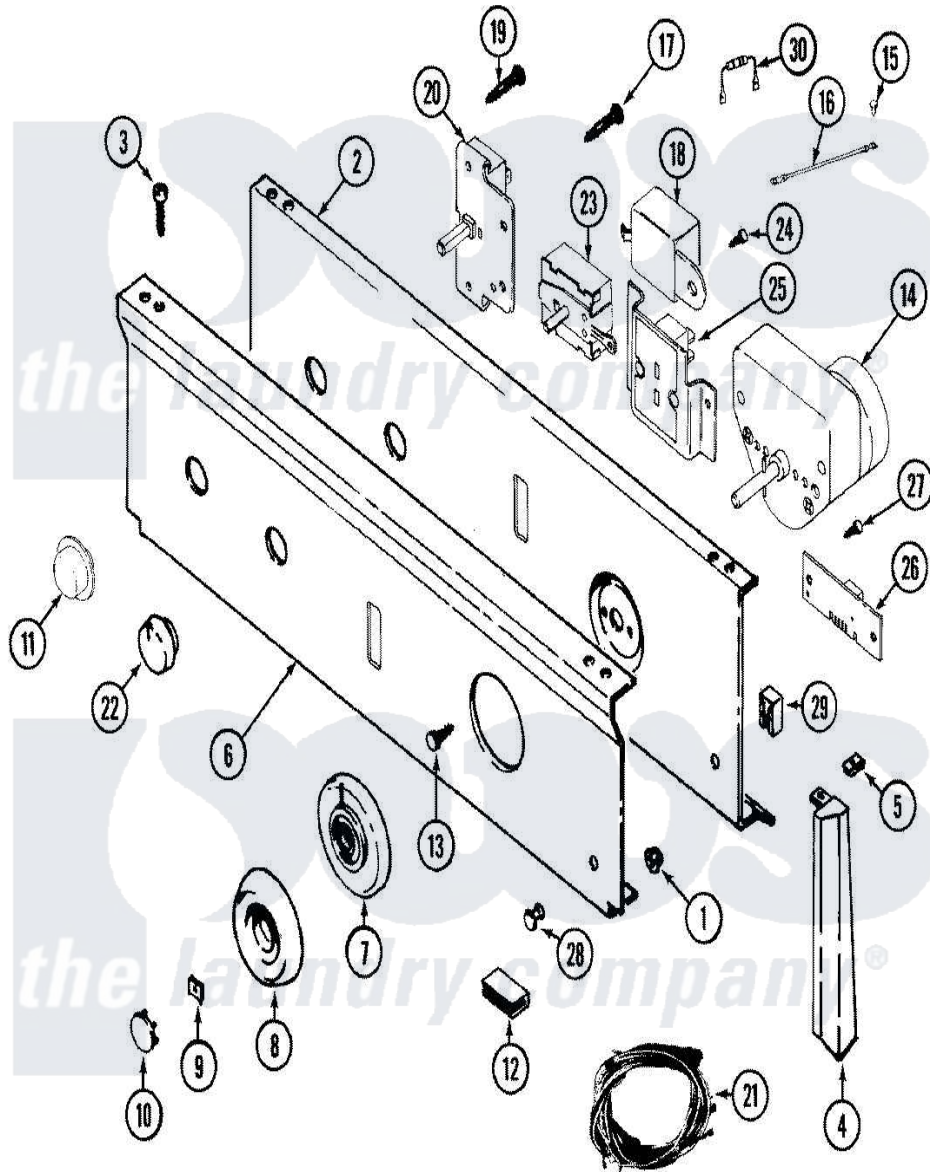

Maytag LDG9314AAM 03 - CONTROL PANEL (LDE9314ACM & LDG9314AAM)

Maytag Residential Maytag LDG9314AAM Dryer Parts Parts Diagram 03 - CONTROL PANEL (LDE9314ACM & LDG9314AAM)

Click on the part number to view part

Item	Original Part Number	Replaced By	Status	Part Description
1	214872			Palnut, End Cap Note: Nut, Lamp Holder
2	33001237		Not Available	PLATE, SUPPORT
3	210932			Screw, No.8 X 9/16 Ctsk Note: Screw, Inlet Duct
4	22001567			Cap, End
"	22001566	22001293		End Cap, Control Panel
"	22001293			End Cap, Control Panel
"	22001292	22001567		Cap, End
5	214894			Fastener, End Cap
6	33001459		Not Available	PANEL, CONTROL (ALM)
7	33001372		Not Available	SKIRT, TIMER DIAL (ALM)
8	33001282	33002325		Knob Assembly
9	312273			Nut, Control Knob
10	216424		Not Available	CAP, KNOB (ALM)

11	33001371		Button, Push-To-Start
12	214897		Pad, Control Panel
13	315317	488234	Screw 8-32 X 1/4
14	33001036		Timer
15	210186	3370225	Screw
16	204807		Ground Wire, Supp. Plte To Top Cover
17	315317	488234	Screw 8-32 X 1/4
18	Y308205	33001623	Buzzer, Non-Adjustable
19	315317	488234	Screw 8-32 X 1/4
20	33001232	Not Available	SWITCH, PUSH TO START
21	33001356		Wire Harness, Main
22	22001269	Not Available	KNOB ASSY. (ALM)
23	33001229	Not Available	SWITCH, ROTARY (3 POSITION)
24	315317	488234	Screw 8-32 X 1/4
25	33001045	Not Available	DISPLAY, DRYNESS ASY. (ALM)
26	33001212		Board, Control-Moisture Sensor
27	315317	488234	Screw 8-32 X 1/4
28	22001215	7730P011-60	Lens, Indicator Light
29	33001224		Light, Indicator
30	33001103		Resistor
31	33001262	Not Available	MANUAL, USE & CARE
"	16000327	Not Available	GUIDE, QUICK REF. - MAYTAG