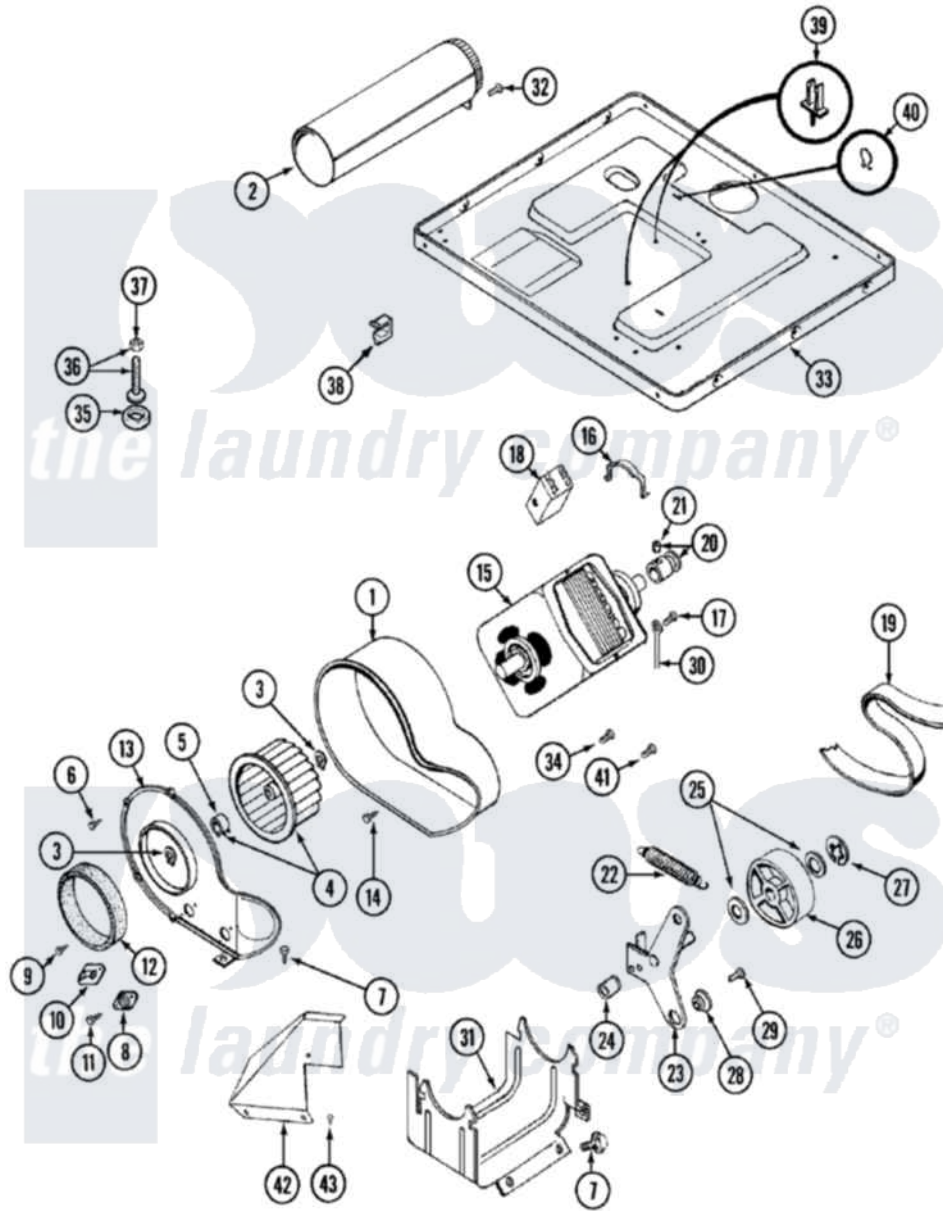

Maytag LDG9314AAM 06 - MOTOR DRIVE (LDE9314ACM & LDG9314AAM)

Maytag [Residential Maytag LDG9314AAM Dryer Parts](#) Parts Diagram 06 - MOTOR DRIVE (LDE9314ACM & LDG9314AAM)

[Click on the part number to view part](#)

Item	Original Part Number	Replaced By	Status	Part Description
1	Y312893			Housing, Blower
2	Y303442			EXHAUST DUCT ASSEMBLY
3	410233	9703438		Ring-Retrn
4	Y303836			Blower Wheel Assembly And Clamp
5	312967			Clamp, Blower Housing
6	Y312961	W10116751		Screw
7	Y313561			Screw---NA
8	306910			Thermostat, Multi Temp Note: Thermostat
9	211294	90767		Screw, 8A X 3/8 HeX Washer Head Tapping
10	306604			Cut-Off, Thermal Part Not Used
11	314848	W10116760		Screw
12	Y312901			Seal, Housing Cover
13	314846			Cover, Blower Housing