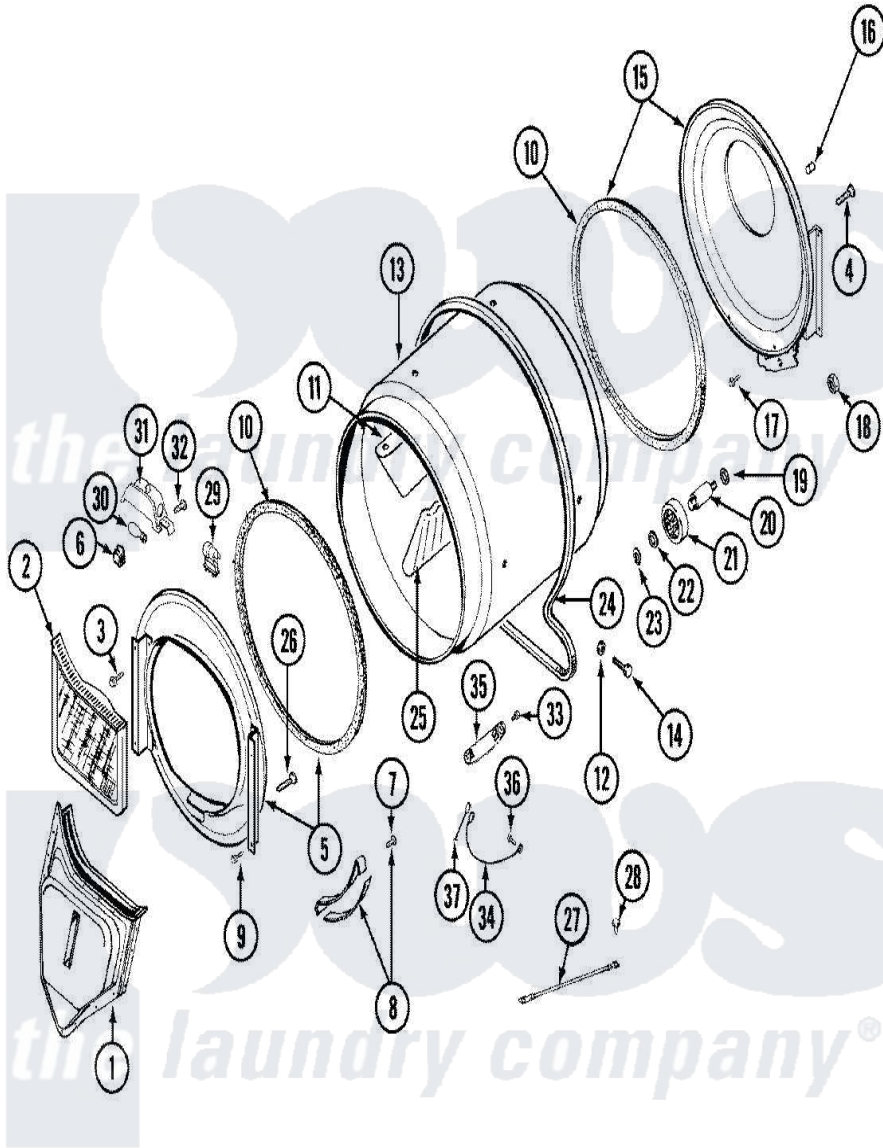

Maytag LDG9314AAM 07 - TUMBLER (LDE9314ACM & LDG9314AAM)

Maytag [Residential Maytag LDG9314AAM Dryer Parts](#) Parts Diagram 07 - TUMBLER (LDE9314ACM & LDG9314AAM)
 Click on the part number to view part

Item	Original Part Number	Replaced By	Status	Part Description
1	33001016			Outlet Duct Assembly
2	33001171	33002970		Lint Filte
3	313764		Not Available	SCREW
4	Y313561			Screw----NA
5	33001423			Front Assembly, Tumbler
6	Y310376			Clip, Door Switch Harness
7	210720			Rivet, Bearing To Tumbler Frmt
8	306508			Tumbler Bearing Kit ----W
9	Y310632	1163839		Screw
10	314820			Seal, Tumbler
11	33001012			Baffle
12	314158			Washer, Baffle To Tumbler
13	33001108		Not Available	DRYER TUMBLER, W/O BAFFLES
14	Y310759			Screw, Tumbler Baffles
15	33001178			Back, Tumbler
16	313915	31-3915		Tech Sheet

17	Y310632	1163839	Screw
18	312538	33001443	Nut, Hex
19	Y313347	312535	Washer, Vault Mounting Brk.
20	Y312948	6-3129480	Shaft- Tumbler
21	Y303373	12001541	Drum Roller/Washer Assembly--W
22	312535		Washer, Vault Mounting Brk.
23	410233	9703438	Ring-Retrn
24	Y312959		Poly "V" Belt For Tumbler
25	33001004		Baffle, Tall
26	Y314110	33002917	Screw, No.10-16
27	901220		Ground Wire
28	910343	488234	Screw 8-32 X 1/4
29	307097	33001496	Lamp- Hold
30	Y307100	67001316	Bulb, Light
31	314955	33001496	Lamp- Hold
32	214872		Palnut, End Cap Note: Nut, Lamp Holder
33	Y251119	3177991	Screw
34	Y303711		Sensor Ground Wire
35	Y303389	304997	Sensor Assembly With Screws
36	211294	90767	Screw, 8A X 3/8 HeX Washer Head Tapping
37	Y312658		Receptacle, Sensor Ground Wire