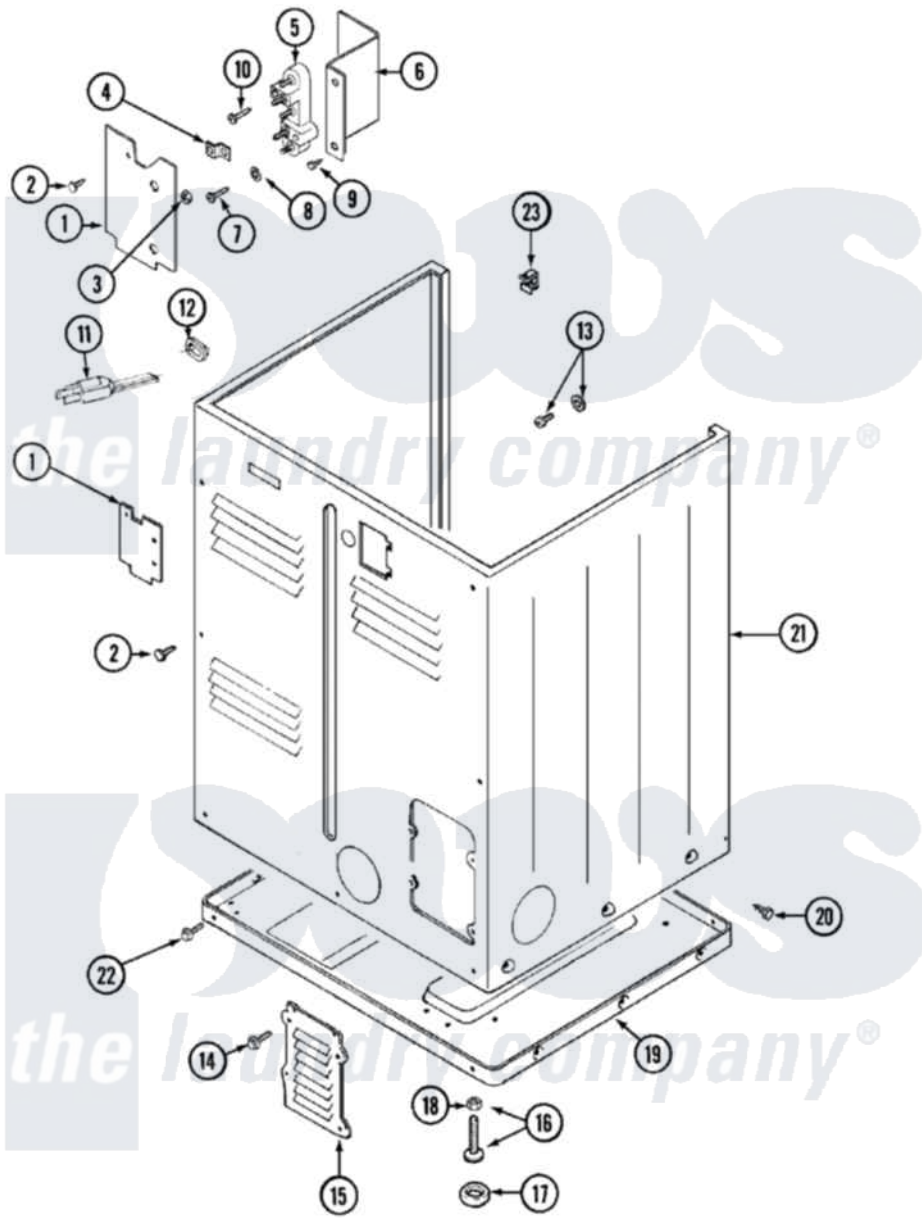

Maytag LDG9316AAE 02 - CABINET-REAR

Maytag [Residential Maytag LDG9316AAE Dryer Parts](#) Parts Diagram 02 - CABINET-REAR
 Click on the part number to view part

Item	Original Part Number	Replaced By	Status	Part Description
1	Y312905		Not Available	COVER, TERMINAL
2	Y313561			Screw---NA
11	33001246		Not Available	CORD, POWER
12	211881			Grommet, Cord Part Not Used-Gas Models Only
13	303846	22003781		Screw, Ground Strap
14	216423	3370225		Screw
15	Y312951		Not Available	ACCESS COVER, BACK
16	Y305086			Adjustable Leg And Nut
17	Y314137			Foot, Rubber
18	Y052740	62739		Nut, Lock
19	Y303361		Not Available	BASE ASSY. (UPPER & LOWER)
20	213007			Xfor Cabinet See Cabinet, Back
21	33001159	33001327		Cabinet
22	Y313561			Screw---NA