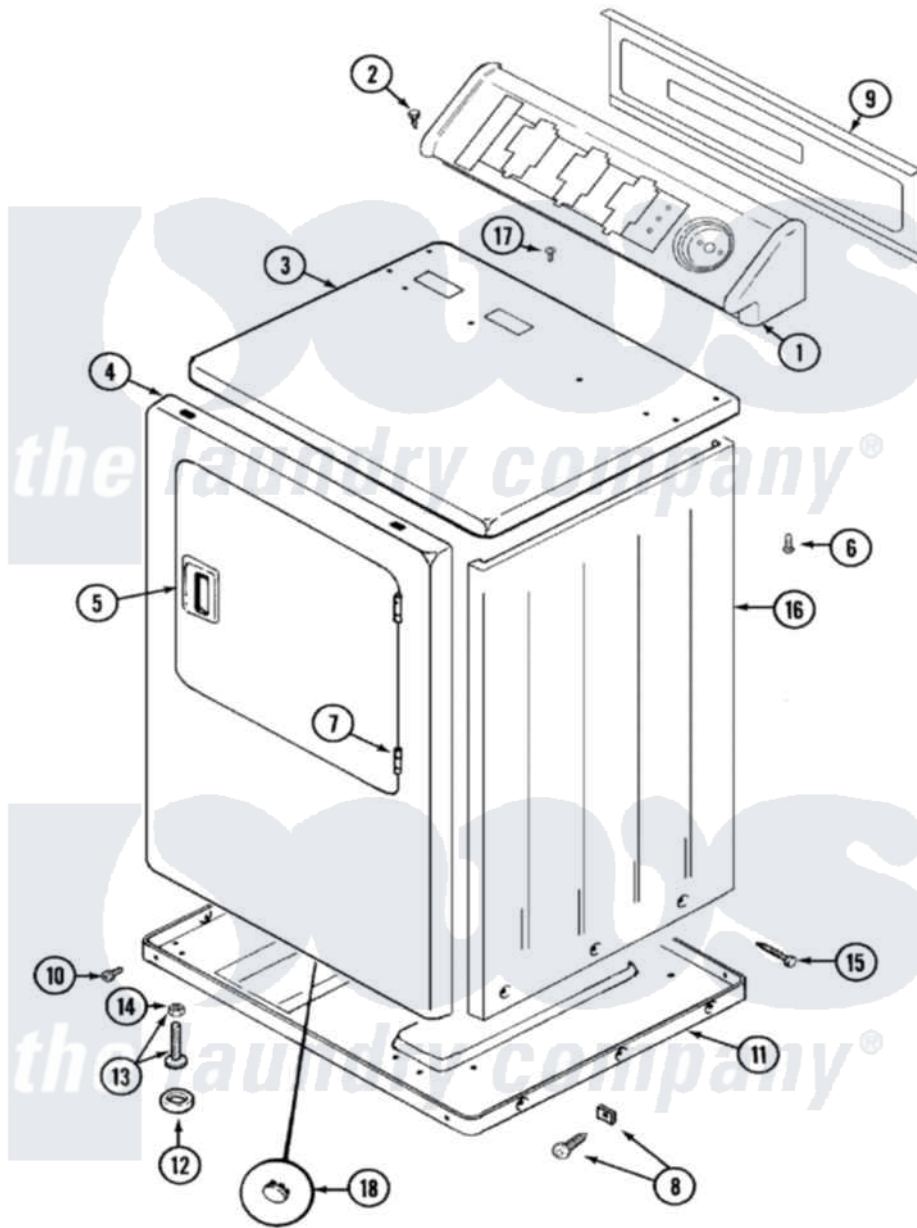

# Maytag LDG9316AAM 01 - CABINET-FRONT

Maytag [Residential Maytag LDG9316AAM Dryer Parts](#) Parts Diagram 01 - CABINET-FRONT  
 Click on the part number to view part

Item	Original Part Number	Replaced By	Status	Part Description
1	<a href="#">33001613</a>			Console
2	216423	<a href="#">3370225</a>		Screw
3	<a href="#">33001609</a>			Cover, Top ----NA
4	<a href="#">33001611</a>			Panel, Front ----NA
"	33001486	<a href="#">98008544</a>		Screw
5	33001254	<a href="#">37001047</a>		Handle, Door
6	<a href="#">214354</a>			Screw, Top Cover To Cabnt.
7	<a href="#">33001230</a>			Hinge, Door
8	12001340	<a href="#">204439</a>		Screw And Fstner Assembly
9	33001625		Not Available	PANEL, BACK----NA
10	<a href="#">Y313561</a>			Screw----NA
"	Y310632	<a href="#">1163839</a>		Screw
11	Y303361		Not Available	BASE ASSY. (UPPER & LOWER)
12	<a href="#">Y314137</a>			Foot, Rubber
13	<a href="#">Y305086</a>			Adjustable Leg And Nut
14	Y052740	<a href="#">62739</a>		Nut, Lock

15	<a href="#">213007</a>		Xfor Cabinet See Cabinet, Back
16	33001160	Not Available	CABINET (ALM)
17	210186	<a href="#">3370225</a>	Screw
18	33001615	Not Available	PLUG, FRONT PANEL (ALM)