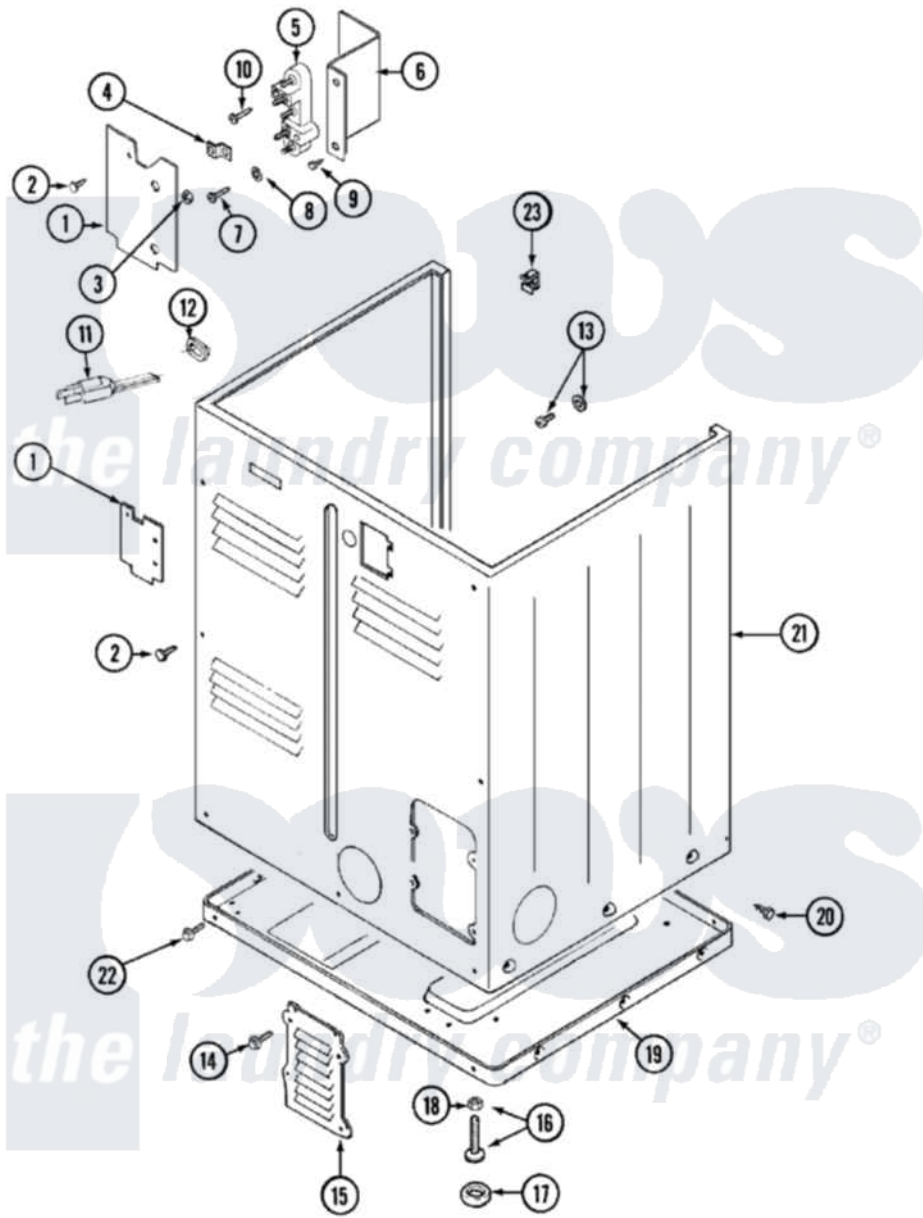

Maytag LDG9316AAM 02 - CABINET-REAR

Maytag [Residential Maytag LDG9316AAM Dryer Parts](#) Parts Diagram 02 - CABINET-REAR
 Click on the part number to view part

Item	Original Part Number	Replaced By	Status	Part Description
1	Y312905		Not Available	COVER, TERMINAL
2	Y313561			Screw---NA
11	33001246		Not Available	CORD, POWER
12	211881			Grommet, Cord Part Not Used-Gas Models Only
13	303846	22003781		Screw, Ground Strap
14	216423	3370225		Screw
15	Y312951		Not Available	ACCESS COVER, BACK
16	Y305086			Adjustable Leg And Nut
17	Y314137			Foot, Rubber
18	Y052740	62739		Nut, Lock
19	Y303361		Not Available	BASE ASSY. (UPPER & LOWER)
20	213007			Xfor Cabinet See Cabinet, Back
21	33001160		Not Available	CABINET (ALM)
22	Y313561			Screw---NA