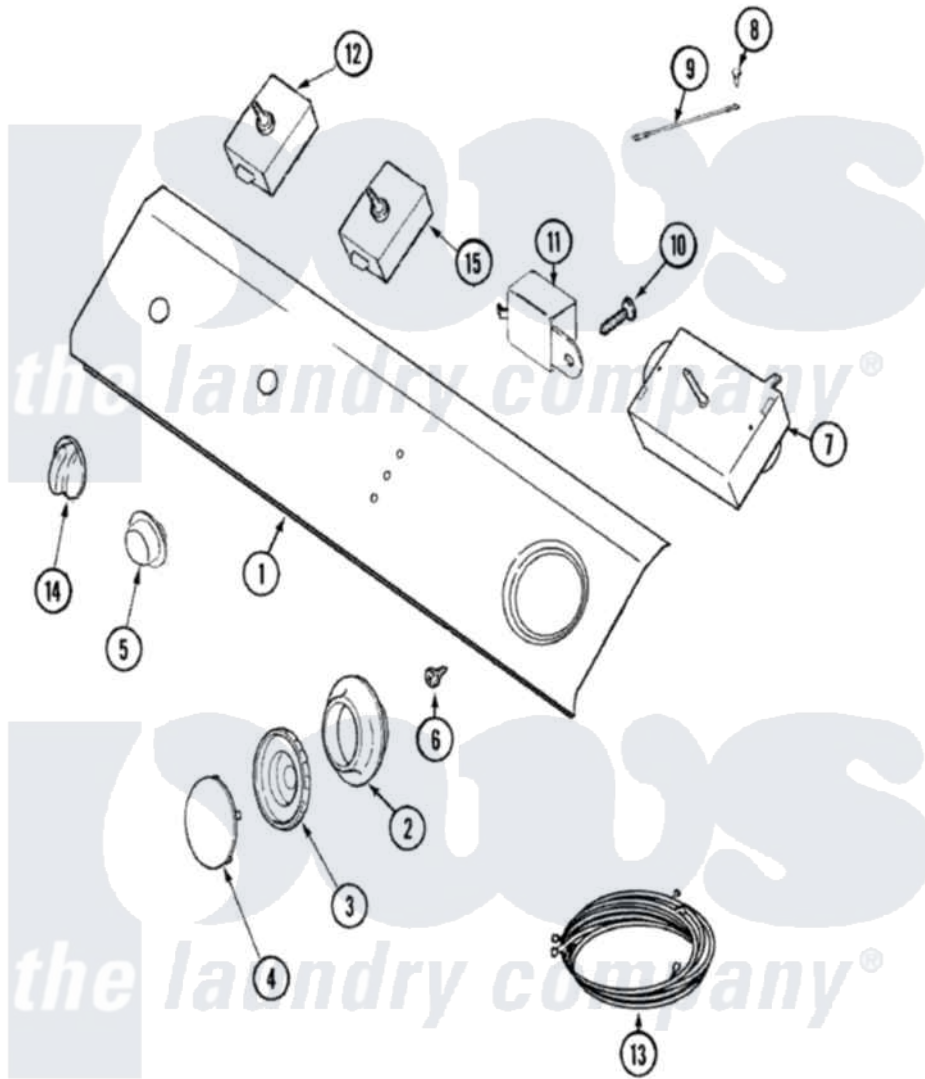

Maytag LDG9316AAM 03 - CONTROL PANEL

Maytag [Residential Maytag LDG9316AAM Dryer Parts](#) Parts Diagram 03 - CONTROL PANEL
 Click on the part number to view part

Item	Original Part Number	Replaced By	Status	Part Description
1	33001587			Panel, Control
"	22001662	8534058		Screw
2	33001622	33002346		Skirt, Timer Dial
3	22001659			Timer Knob - Grey
4	22001665			Insert, Timer Knob
5	33001620	33002435		Button, Push-To-Start
6	33001690	90767		Screw, 8A X 3/8 HeX Washer Head Tapping
7	33001631			Timer
8	210186	3370225		Screw
9	22001654			Wire, Ground
10	216423	3370225		Screw
11	33001623			Buzzer, Non-Adjustable
12	33001727	33001618		Switch- PU
13	33001666			Wire Harness, Main
14	22001667	22002589		Knob, Selector
15	33001639			Switch, Temperature