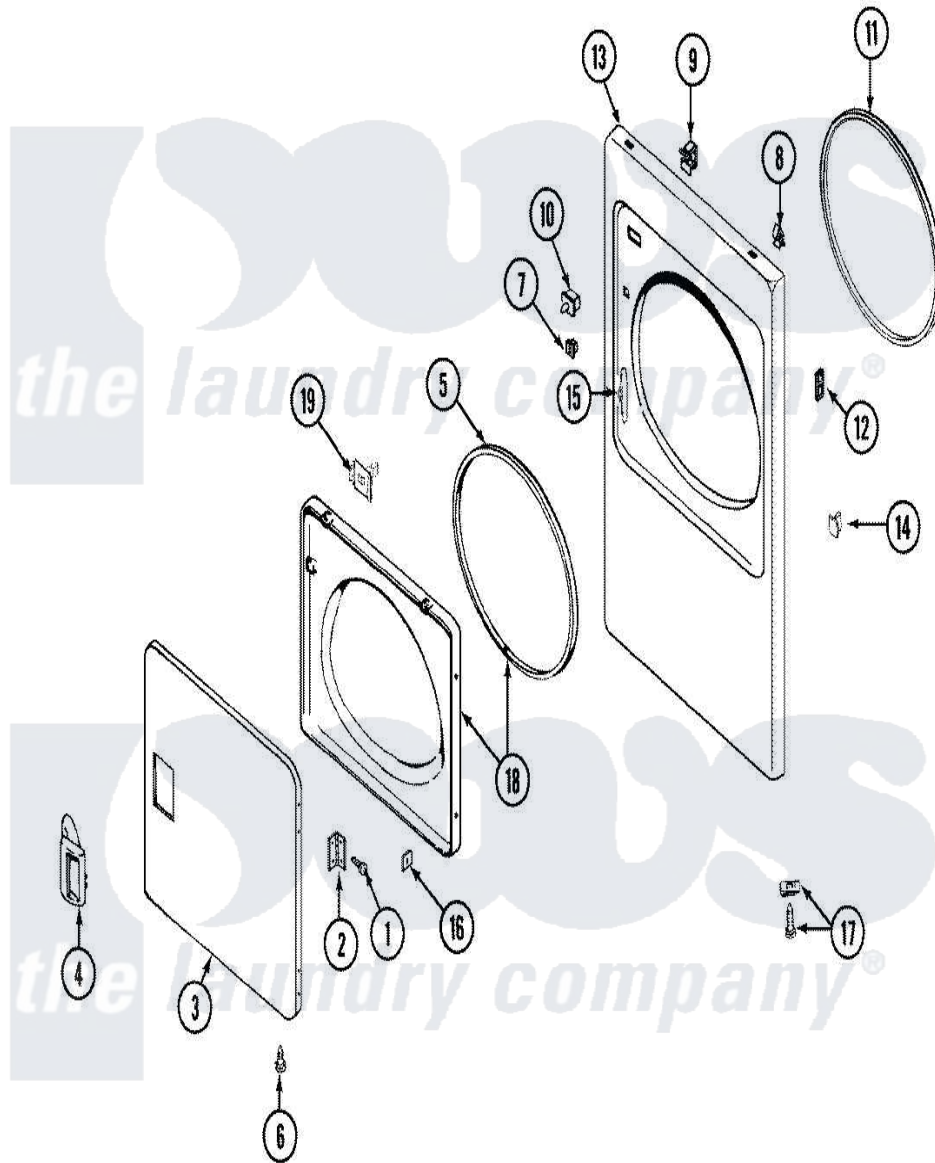

Maytag LDG9316AAM 04 - DOOR

Maytag [Residential Maytag LDG9316AAM Dryer Parts](#) Parts Diagram 04 - DOOR
 Click on the part number to view part

Item	Original Part Number	Replaced By	Status	Part Description
1	Y314062			Screw, Door Hinge And Panel
2	33001230			Hinge, Door
3	33001257	33001240		Door
"	22001817			Sheet, Sound Damper
4	33001254	37001047		Handle, Door
5	33001131			Seal, Door
6	33001168		Not Available	PLUG, SIGHT HOLE (ALM)
7	Y304578	LA-1003		Door Catch Kit
8	22001650			Fastener, Spring
9	Y310376			Clip, Door Switch Harness
10	33001508	W10169313		Switch-Dor
11	314937			Seal, Front Panel
12	33001487		Not Available	NUT, SPEED
13	33001486	98008544		Screw
"	33001611			Panel, Front ---NA
14	33001174	LA-1003		Door Catch Kit

15	33001176		Cover, Hinge Hole
16	Y313910		Clip, Door Liner To Outer Panel
17	12001340	204439	Screw And Fstner Assembly
18	33001243	Not Available	PANEL, INNER DOOR (W/SEAL)
19	33001305		Strike, Door