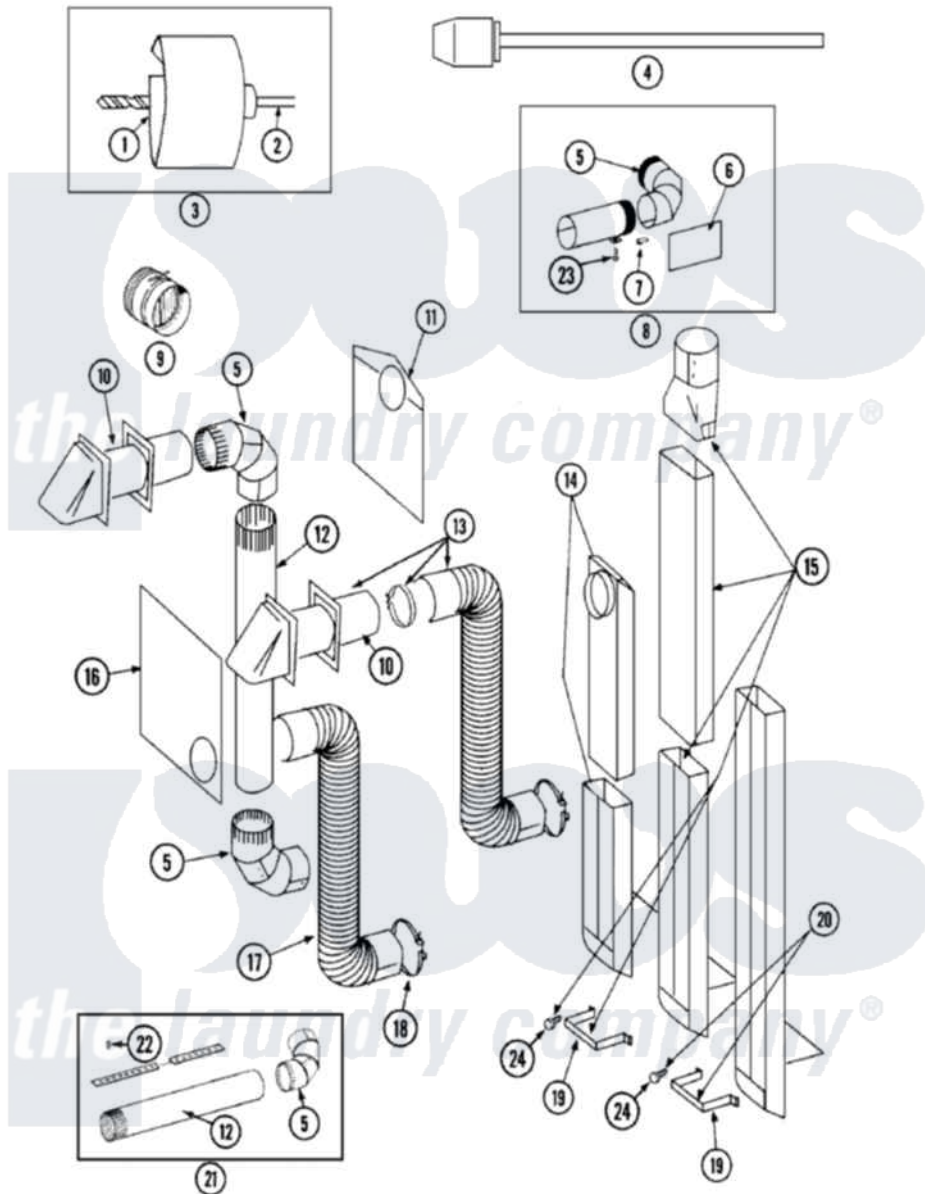

Maytag LDG9316AAM 05 - DUCTING

Maytag [Residential Maytag LDG9316AAM Dryer Parts](#) Parts Diagram 05 - DUCTING
 Click on the part number to view part

Item	Original Part Number	Replaced By	Status	Part Description
1	038179		Not Available	BLADE, SAW
2	038180		Not Available	REPLACEMENT DRILL
3	038766		Not Available	HOLE SAW W/DRILL BIT
4	038767			Extension Chuck, Drill
5	Y059131			Elbow, Venting
6	312302			Insulation, Exhaust Duct Kit
7	213323			Fastener, Exhaust Duct Kit
8	Y304652			Exhaust Duct Kit
9	059146		Not Available	DAMPER, BACK DRAFT
10	Y059129	4396007RW		Vent Hood
11	311353		Not Available	BAG, LINT (DACRON)
12	Y059130			Pipe, Venting
13	Y059143			Flexible Vent Kit
14	Y059135			Vent Duct Assembly
15	059144		Not Available	RECTANGULAR VENT KIT
16	Y059134			PLATE, ALUM. WINDOW (15``X20``)

17	Y304353	4396010RP	6ft Scvent
18	Y304630		Clamp, Flexible Duct
19	313272		Bracket, Exhaust Deflector
20	303736	Not Available	EXHAUST DEFLECTOR KIT
21	306399	Not Available	EXHAUST DEFLECTOR KIT
22	Y251119	3177991	Screw
23	211294	90767	Screw, 8A X 3/8 HeX Washer Head Tapping
24	211294	90767	Screw, 8A X 3/8 HeX Washer Head Tapping