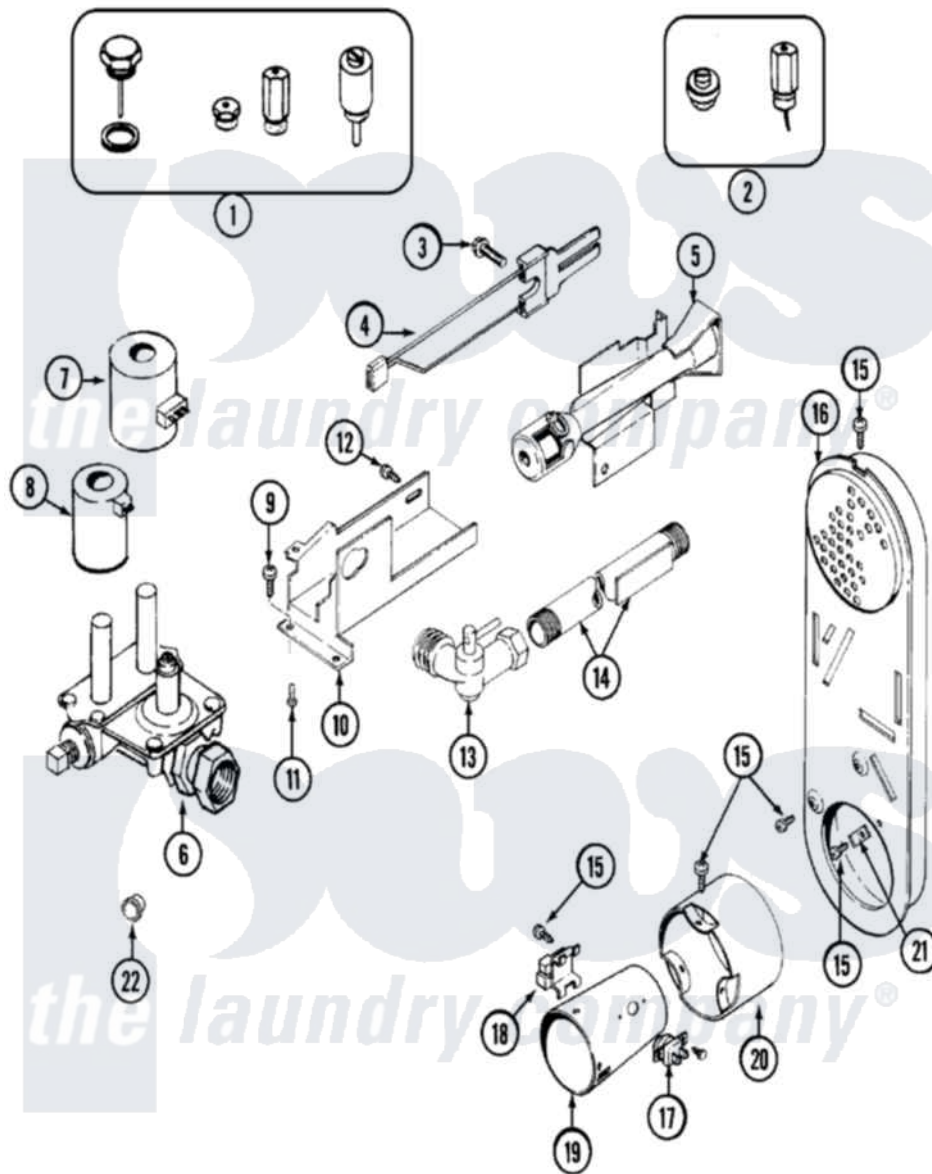

Maytag LDG9316AAM 06 - GAS VALVE

Maytag [Residential Maytag LDG9316AAM Dryer Parts](#) Parts Diagram 06 - GAS VALVE
 Click on the part number to view part

Item	Original Part Number	Replaced By	Status	Part Description
1	Y306195	MAL9000AXX		LP Gas Con
2	306204	33002924		Gas Conv K
3	304971			Screw Note: Screw, Igniter
4	304970	4391996		Ignitor
5	33001247	33002793		Burner Assembly
6	306176			Valve, Gas
7	306106			Coil, Holding And Booster--W
8	306105	694540		Coil, 60 Hz
9	Y313561			Screw---NA
10	314566			Gas Control Bracket
11	Y313559			Screw
12	314568	Y313559		Screw
"	314082	90767		Screw, 8A X 3/8 HeX Washer Head Tapping
13	Y303349			Angle Shut-Off, Gas Valve
"	33001842	3406051		Elbow Union Assembly
				Pipe And Bracket Assembly

14	Y303383	33001735	Series 18 Not Needed Use Vavle
15	211294	90767	Screw, 8A X 3/8 HeX Washer Head Tapping
16	Y308504	Not Available	INLET DUCT ASSEMBLY
17	303395		Thermostat, Hi-Limit
18	Y303377	338906	Radiant, Sensor
19	Y308548		Combustion Cone Assembly
20	Y303841		Cone, Extension
21	Y312890		Retainer, Heater Chamber
22	33001693		Cap, Gas Pipe