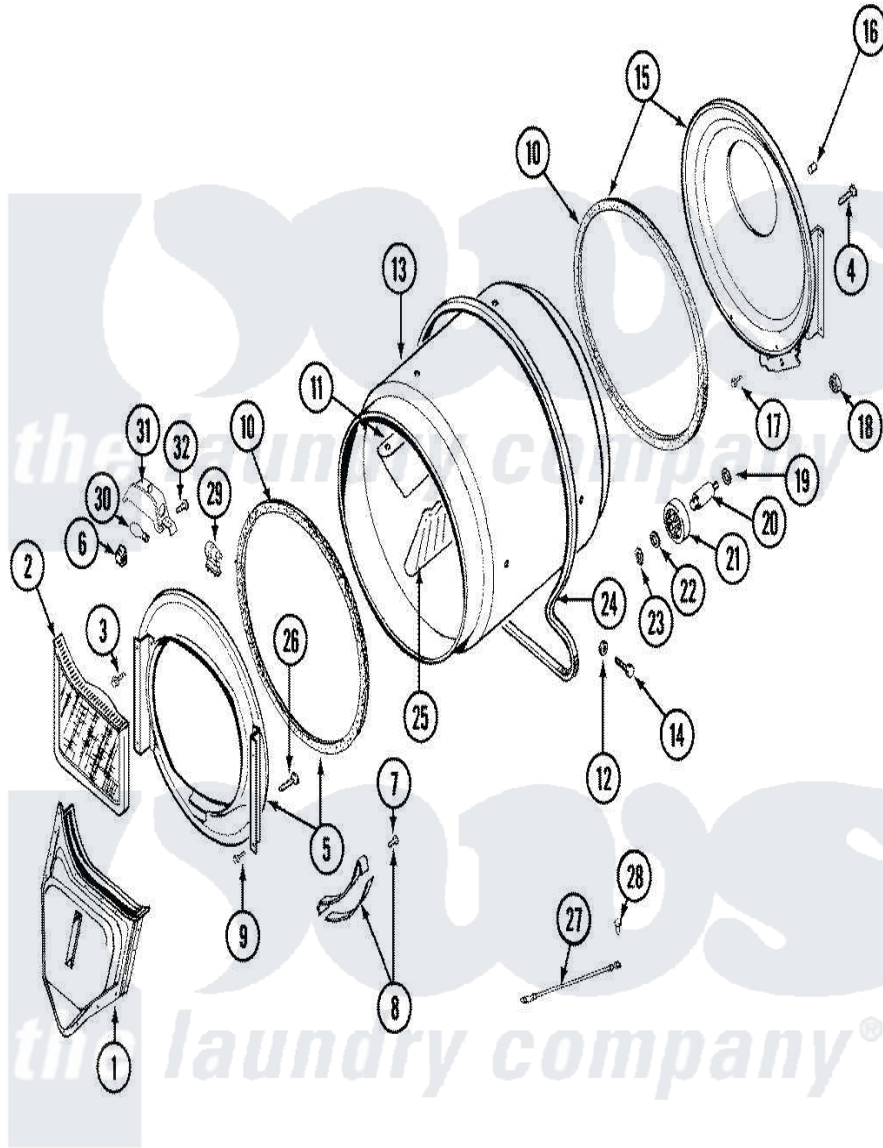

# Maytag LDG9316AAM 08 - TUMBLER

Maytag [Residential Maytag LDG9316AAM Dryer Parts](#) Parts Diagram 08 - TUMBLER  
 Click on the part number to view part

Item	Original Part Number	Replaced By	Status	Part Description
1	<a href="#">33001016</a>			Outlet Duct Assembly
2	33001171	<a href="#">33002970</a>		Lint Filte
3	313764		Not Available	SCREW
4	<a href="#">Y313561</a>			Screw----NA
5	<a href="#">33001421</a>			Front Assembly, Tumbler
6	<a href="#">Y310376</a>			Clip, Door Switch Harness
7	<a href="#">210720</a>			Rivet, Bearing To Tumbler Frmt
8	<a href="#">306508</a>			Tumbler Bearing Kit ----W
9	Y310632	<a href="#">1163839</a>		Screw
10	<a href="#">314820</a>			Seal, Tumbler
11	<a href="#">33001012</a>			Baffle
12	<a href="#">314158</a>			Washer, Baffle To Tumbler
13	33001108		Not Available	DRYER TUMBLER, W/O BAFFLES
14	<a href="#">Y310759</a>			Screw, Tumbler Baffles
15	<a href="#">33001178</a>			Back, Tumbler
16	313915	<a href="#">31-3915</a>		Tech Sheet

17	Y310632	<a href="#">1163839</a>	Screw
18	312538	<a href="#">33001443</a>	Nut, Hex
19	Y313347	<a href="#">312535</a>	Washer, Vault Mounting Brk.
20	Y312948	<a href="#">6-3129480</a>	Shaft- Tumbler
21	Y303373	<a href="#">12001541</a>	Drum Roller/Washer Assembly--W
22	<a href="#">312535</a>		Washer, Vault Mounting Brk.
23	410233	<a href="#">9703438</a>	Ring-Retrn
24	<a href="#">Y312959</a>		Poly "V" Belt For Tumbler
25	<a href="#">33001004</a>		Baffle, Tall
26	Y314110	<a href="#">33002917</a>	Screw, No.10-16
27	<a href="#">901220</a>		Ground Wire
28	910343	<a href="#">488234</a>	Screw 8-32 X 1/4
29	307097	<a href="#">33001496</a>	Lamp- Hold
30	Y307100	<a href="#">67001316</a>	Bulb, Light
31	314955	<a href="#">33001496</a>	Lamp- Hold
32	<a href="#">214872</a>		Palnut, End Cap Note: Nut, Lamp Holder