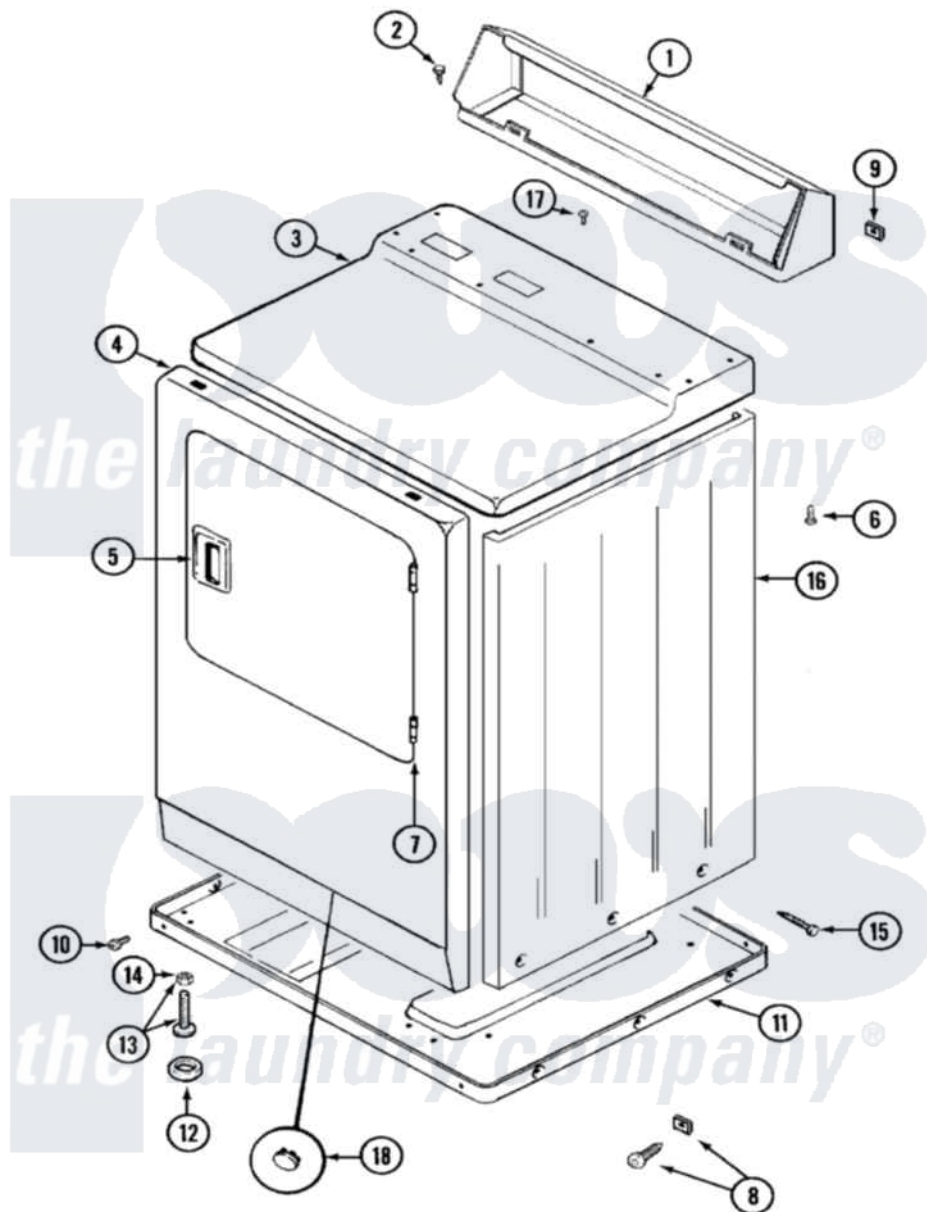

Maytag LDG9334AAE 01 - CABINET-FRONT

Maytag Residential Maytag LDG9334AAE Dryer Parts Parts Diagram 01 - CABINET-FRONT
 Click on the part number to view part

Item	Original Part Number	Replaced By	Status	Part Description
1	Y305193			Console
2	216423	3370225		Screw
3	33001165			Top Cover Assembly
4	33001221	22001817		Sheet, Sound Damper
"	33001242			Panel, Front
5	33001241			Handle, Door
6	214354			Screw, Top Cover To Cabnt.
7	33001230			Hinge, Door
8	204439			Screw And Fstner Assembly
9	215075			Fastener, Control Panel To Console
10	Y313561			Screw----NA
"	Y310632	1163839		Screw
11	Y303361		Not Available	BASE ASSY. (UPPER & LOWER)
12	Y314137			Foot, Rubber
13	Y305086			Adjustable Leg And Nut

14	Y052740	62739	Nut, Lock
15	213007		Xfor Cabinet See Cabinet, Back
16	33001159	33001327	Cabinet
17	210186	3370225	Screw
18	33001132	33002342	Plug, Sifht Hole