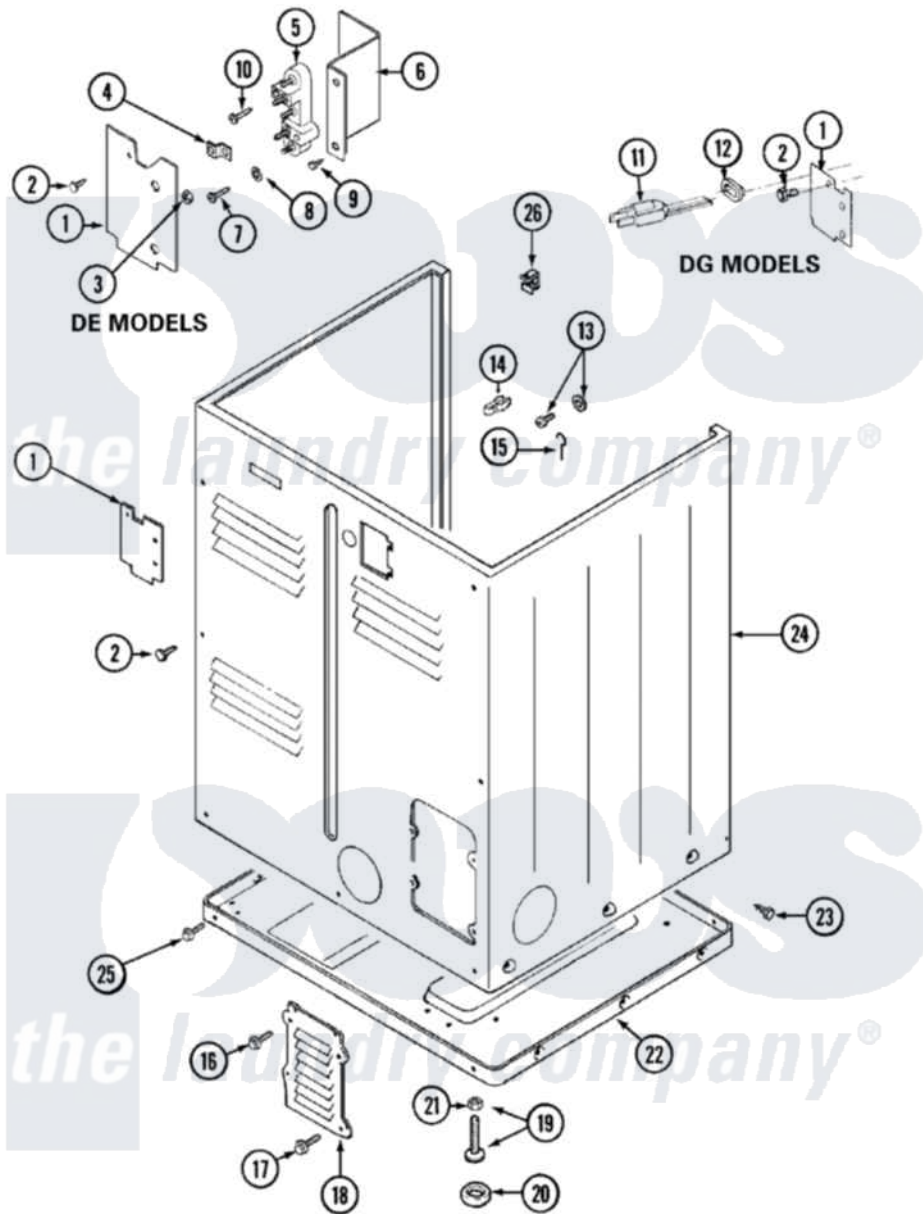

Maytag LDG9334AAE 02 - CABINET-REAR

Maytag [Residential Maytag LDG9334AAE Dryer Parts](#) Parts Diagram 02 - CABINET-REAR
 Click on the part number to view part

Item	Original Part Number	Replaced By	Status	Part Description
1	Y312905		Not Available	COVER, TERMINAL
2	Y313561			Screw---NA
11	33001246		Not Available	CORD, POWER
12	211881			Grommet, Cord Part Not Used-Gas Models Only
13	303846	22003781		Screw, Ground Strap
14	301548			Clamp, Ground Wire
15	204807			Ground Wire, Supp. Plte To Top Cover
16	Y313559			Screw
17	211294	90767		Screw, 8A X 3/8 HeX Washer Head Tapping
18	Y312951		Not Available	ACCESS COVER, BACK
19	Y305086			Adjustable Leg And Nut
20	Y314137			Foot, Rubber
21	Y052740	62739		Nut, Lock
22	Y303361		Not Available	BASE ASSY. (UPPER & LOWER)

23	213007		Xfor Cabinet See Cabinet, Back
24	33001159	33001327	Cabinet
25	Y313561		Screw----NA
"	Y310632	1163839	Screw
26	Y310376		Clip, Door Switch Harness