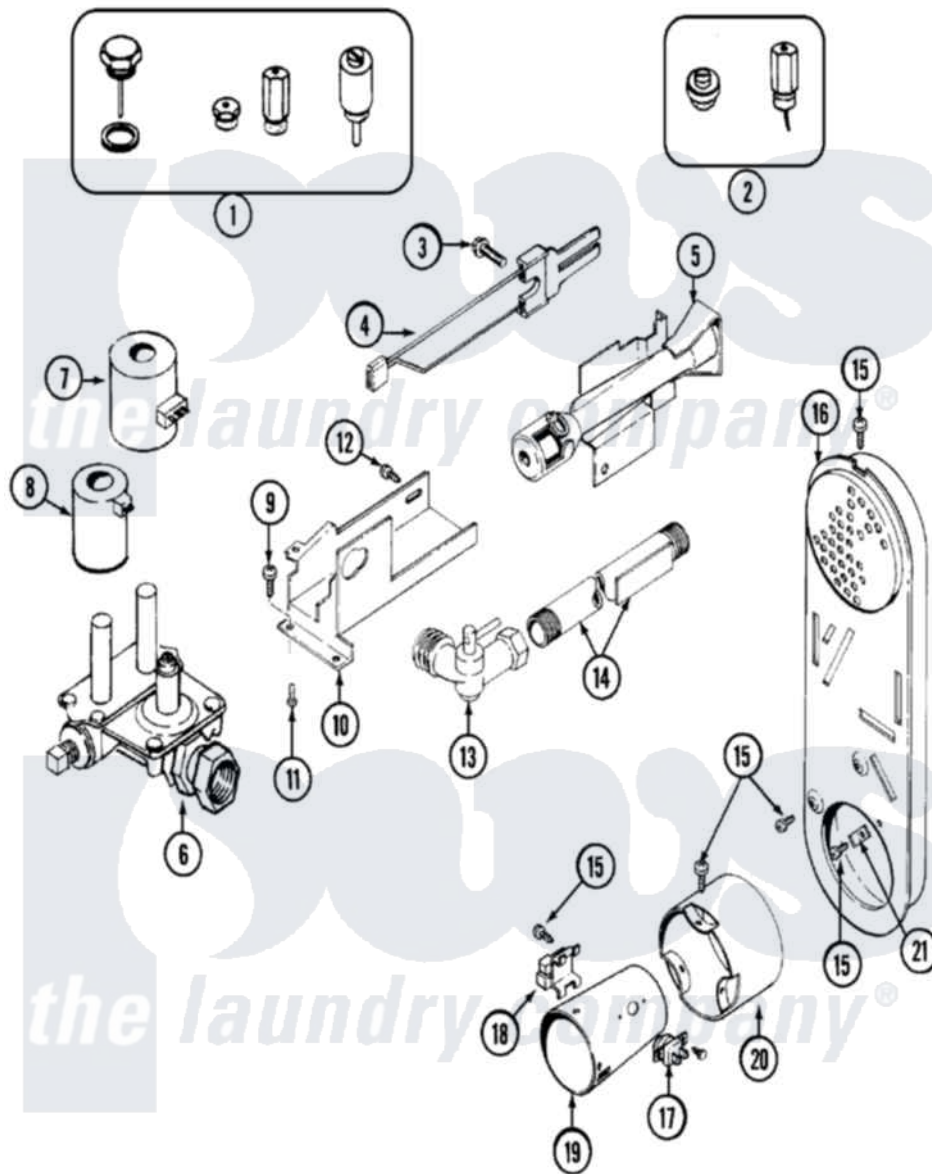

Maytag LDG9334AAE 06 - GAS VALVE

Maytag [Residential Maytag LDG9334AAE Dryer Parts](#) Parts Diagram 06 - GAS VALVE
 Click on the part number to view part

Item	Original Part Number	Replaced By	Status	Part Description
1	Y306195	MAL9000AXX		LP Gas Con
2	306204	33002924		Gas Conv K
3	304971			Screw Note: Screw, Igniter
4	304970	4391996		Ignitor
5	33001247	33002793		Burner Assembly
6	306176			Valve, Gas
7	306106			Coil, Holding And Booster--W
8	306105	694540		Coil, 60 Hz
9	Y313561			Screw---NA
10	314566			Gas Control Bracket
11	Y313559			Screw
12	314082	90767		Screw, 8A X 3/8 HeX Washer Head Tapping
"	314568	Y313559		Screw
13	Y303349			Angle Shut-Off, Gas Valve
14	Y303383	33001735		Pipe And Bracket Assembly Series 18 Not Needed Use

15	211294	90767	Vavle
			Screw, 8A X 3/8 HeX Washer Head Tapping
16	Y308504		Not Available
			INLET DUCT ASSEMBLY
17	303395		Thermostat, Hi-Limit
18	Y303377	338906	Radiant, Sensor
19	Y308548		Combustion Cone Assembly
20	Y303841		Cone, Extension
21	Y312890		Retainer, Heater Chamber