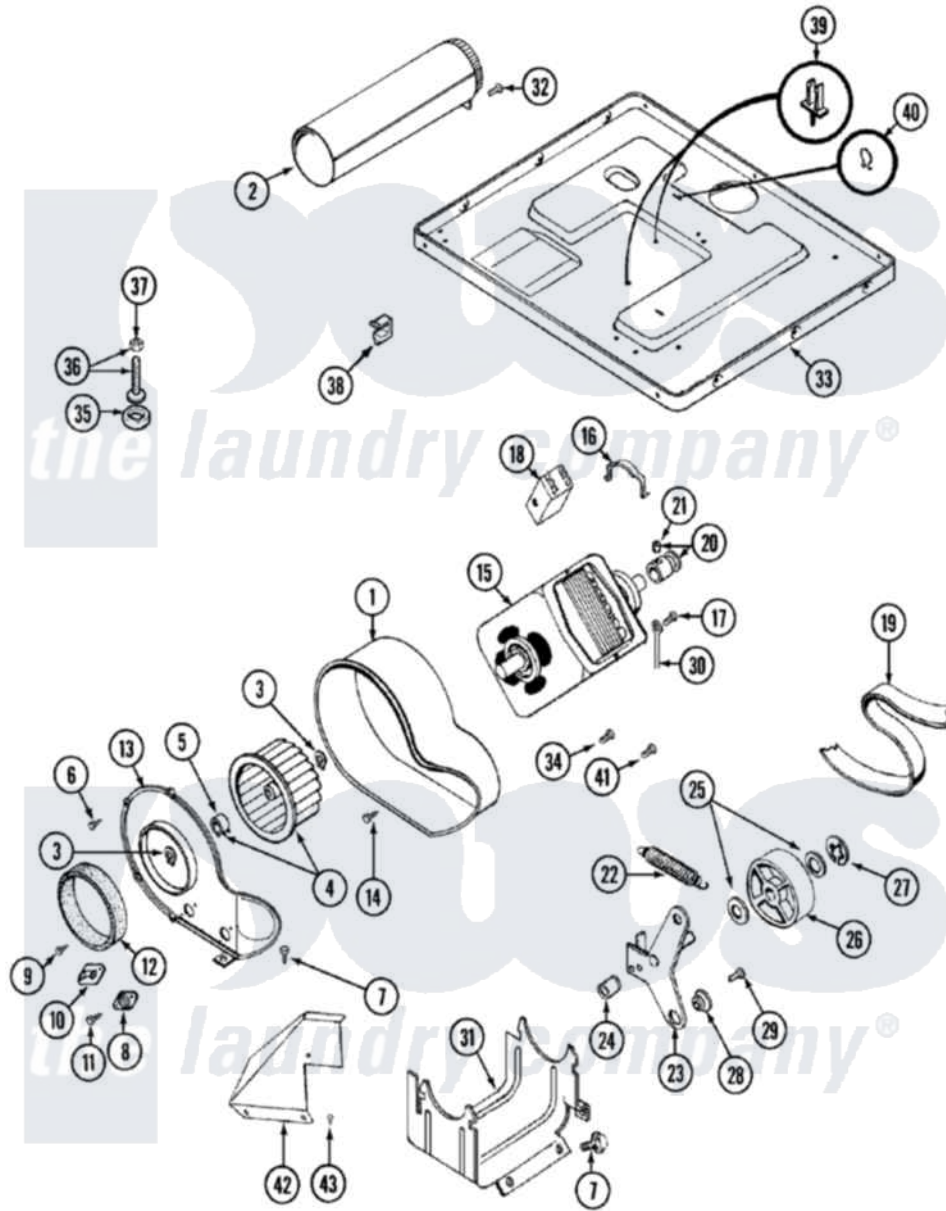

Maytag LDG9334AAE 07 - MOTOR DRIVE

Maytag [Residential Maytag LDG9334AAE Dryer Parts](#) Parts Diagram 07 - MOTOR DRIVE
 Click on the part number to view part

Item	Original Part Number	Replaced By	Status	Part Description
1	Y312893			Housing, Blower
2	Y303442			EXHAUST DUCT ASSEMBLY
3	410233	9703438		Ring-Retrn
4	Y303836			Blower Wheel Assembly And Clamp
5	312967			Clamp, Blower Housing
6	Y312961	W10116751		Screw
7	Y313561			Screw----NA
8	306910			Thermostat, Multi Temp Note: Thermostat
9	211294	90767		Screw, 8A X 3/8 HeX Washer Head Tapping
10	306604			Cut-Off, Thermal Part Not Used
11	314848	W10116760		Screw
12	Y312901			Seal, Housing Cover
13	314846			Cover, Blower Housing
14	Y310632	1163839		Screw

15	Y303358	W10410999	Motor-Drive
16	Y015825		Clip, Motor To Motor Support
17	910343	488234	Screw 8-32 X 1/4
18	Y303877	Not Available	SWITCH, MOTOR EXTERNAL START No.303358-2, No.303358-4, 303358-7
"	Y303879		Switch, Motor External Start
"	306207	Not Available	(PROD. No.303358-8 & No.303358-9)
19	Y312959		Poly "V" Belt For Tumbler
20	Y305185	6-3051850	Pulley- MO
21	Y053241		Set Screw, Motor Pulley
22	Y303945		IDLER SPRING ASSY. W/PLUG
23	Y303363	6-3033630	Idler Arm
24	Y313582	W10116756	Spacer
25	Y312527		Washer, Idler Shaft
26	Y303705	6-3037050	Pulley- ID
27	312958	354987	Ring, Retaining
28	Y312894	315772	Sleeve, Idler Arm
29	Y014874		Screw, Idler Arm And Sleeve
30	901220		Ground Wire
31	312897	Not Available	SUPPORT, MOTOR
32	Y310632	1163839	Screw
33	Y305084		Base Assembly
34	211294	90767	Screw, 8A X 3/8 HeX Washer Head Tapping
35	Y314137		Foot, Rubber
36	Y305086		Adjustable Leg And Nut
37	Y052740	62739	Nut, Lock
38	Y310376		Clip, Door Switch Harness
39	315471	22003298	Retainer, Wire
40	410490		Spring, Retainer Wire Harness
41	Y312961	W10116751	Screw