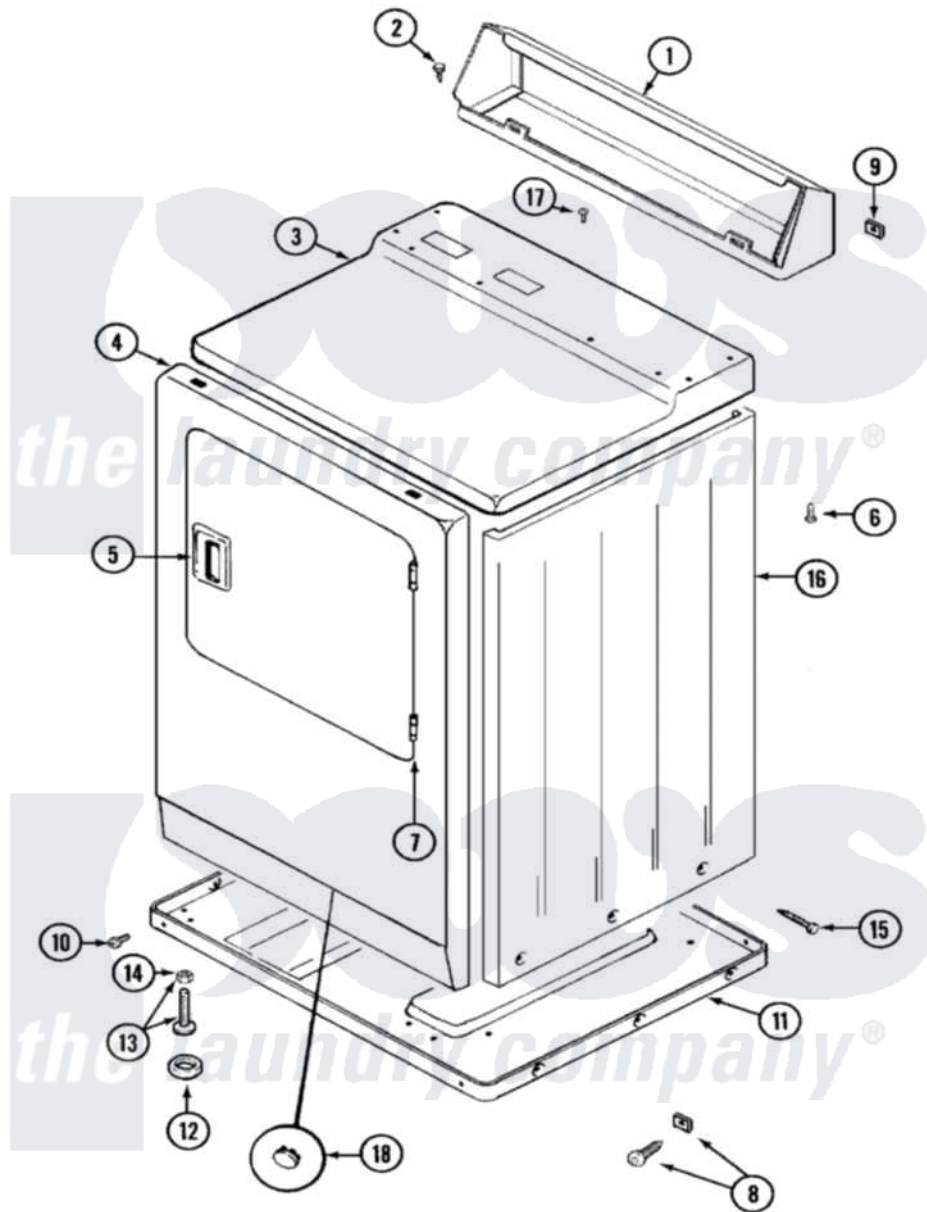

# Maytag LDG9334AAL 01 - CABINET-FRONT

Maytag Residential Maytag LDG9334AAL Dryer Parts Parts Diagram 01 - CABINET-FRONT  
 Click on the part number to view part

| Item | Original Part Number     | Replaced By              | Status        | Part Description                   |
|------|--------------------------|--------------------------|---------------|------------------------------------|
| 1    | <a href="#">305193L</a>  |                          |               | Console                            |
| 2    | 216423                   | <a href="#">3370225</a>  |               | Screw                              |
| 3    | 33001166                 |                          | Not Available | COVER, TOP (ALM)---NA              |
| 4    | 33001221                 | <a href="#">22001817</a> |               | Sheet, Sound Damper                |
| "    | 33001258                 | <a href="#">33001242</a> |               | Panel, Front                       |
| 5    | 33001254                 | <a href="#">37001047</a> |               | Handle, Door                       |
| 6    | <a href="#">214354</a>   |                          |               | Screw, Top Cover To Cabnt.         |
| 7    | <a href="#">33001230</a> |                          |               | Hinge, Door                        |
| 8    | <a href="#">204439</a>   |                          |               | Screw And Fstner Assembly          |
| 9    | <a href="#">215075</a>   |                          |               | Fastener, Control Panel To Console |
| 10   | <a href="#">Y313561</a>  |                          |               | Screw---NA                         |
| "    | Y310632                  | <a href="#">1163839</a>  |               | Screw                              |
| 11   | Y303361                  |                          | Not Available | BASE ASSY. (UPPER & LOWER)         |
| 12   | <a href="#">Y314137</a>  |                          |               | Foot, Rubber                       |
| 13   | <a href="#">Y305086</a>  |                          |               | Adjustable Leg And Nut             |