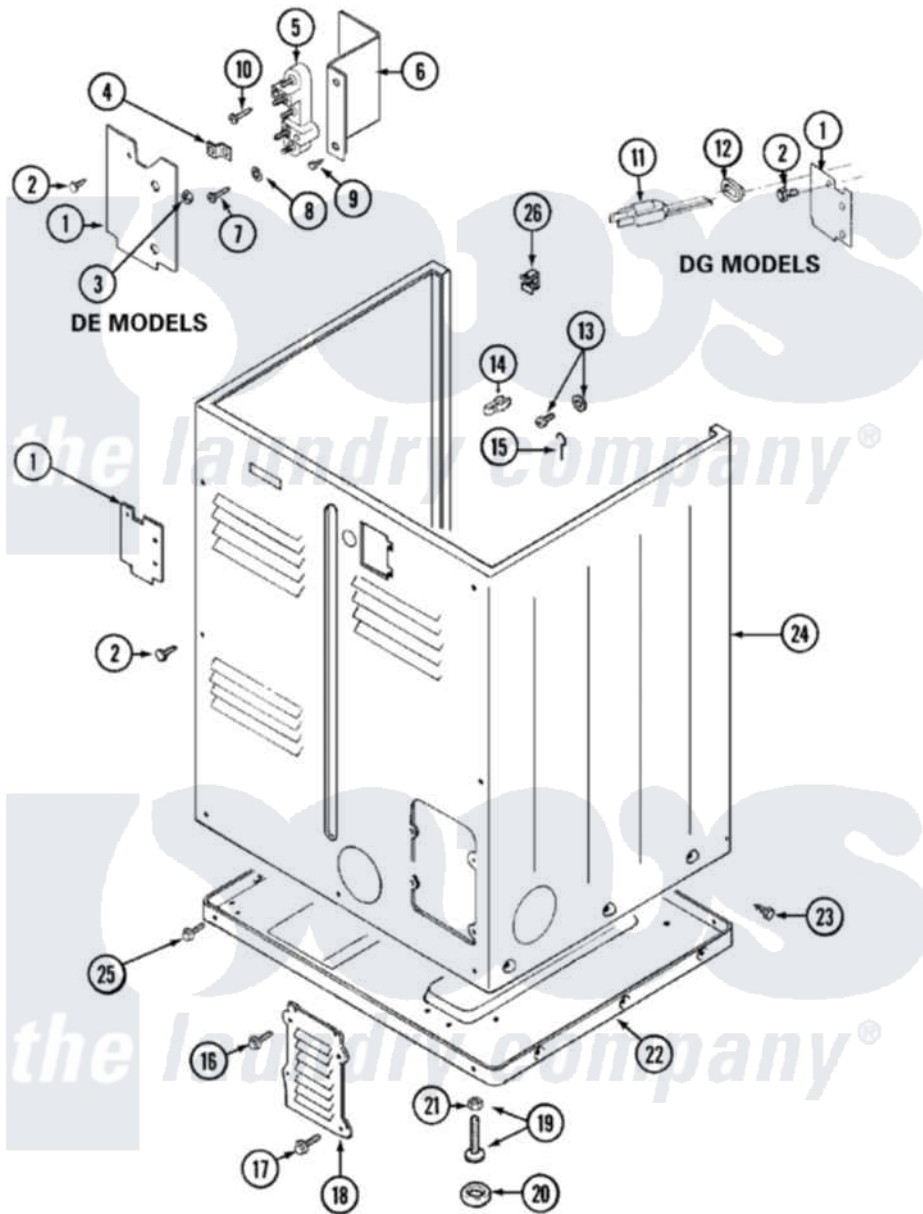

Maytag LDG9334AAL 02 - CABINET-REAR

Maytag [Residential Maytag LDG9334AAL Dryer Parts](#) Parts Diagram 02 - CABINET-REAR
 Click on the part number to view part

Item	Original Part Number	Replaced By	Status	Part Description
1	Y312905		Not Available	COVER, TERMINAL
2	Y313561			Screw---NA
11	33001246		Not Available	CORD, POWER
12	211881			Grommet, Cord Part Not Used-Gas Models Only
13	303846	22003781		Screw, Ground Strap
14	301548			Clamp, Ground Wire
15	204807			Ground Wire, Supp. Plte To Top Cover
16	Y313559			Screw
17	211294	90767		Screw, 8A X 3/8 HeX Washer Head Tapping
18	Y312951		Not Available	ACCESS COVER, BACK
19	Y305086			Adjustable Leg And Nut
20	Y314137			Foot, Rubber
21	Y052740	62739		Nut, Lock
22	Y303361		Not Available	BASE ASSY. (UPPER & LOWER)

23	213007		Xfor Cabinet See Cabinet, Back
24	33001160	Not Available	CABINET (ALM)
25	Y313561		Screw----NA
"	Y310632	1163839	Screw
26	Y310376		Clip, Door Switch Harness