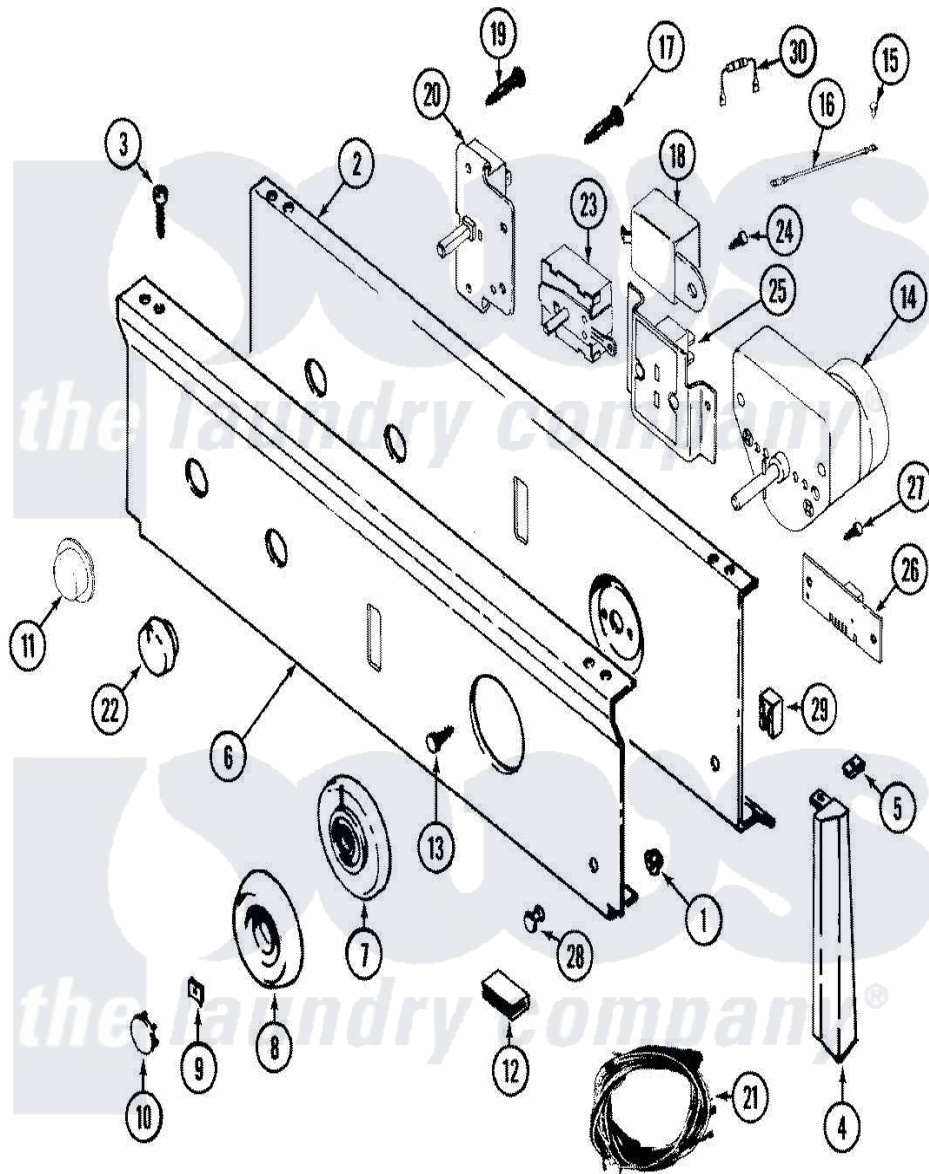

# Maytag LDG9334AAL 03 - CONTROL PANEL

Maytag Residential Maytag LDG9334AAL Dryer Parts Parts Diagram 03 - CONTROL PANEL  
 Click on the part number to view part

Item	Original Part Number	Replaced By	Status	Part Description
1	<a href="#">214872</a>			Palnut, End Cap Note: Nut, Lamp Holder
2	33001237		Not Available	PLATE, SUPPORT
3	314728	<a href="#">210932</a>		Screw, No.8 X 9/16 Ctsk Note: Screw, Inlet Duct
4	<a href="#">22001288</a>			End Cap, Control Panel
"	<a href="#">22001290</a>			End Cap, Control Panel
5	<a href="#">214894</a>			Fastener, End Cap
6	<a href="#">33001095</a>			Panel, Control
7	33001182		Not Available	SKIRT, TIMER DIAL (BLK)
8	<a href="#">315041</a>			Knob, Timer
9	<a href="#">312273</a>			Nut, Control Knob
10	216193		Not Available	CAP, TIMER KNOB (BLK)
11	<a href="#">33001184</a>			Button
12	<a href="#">214897</a>			Pad, Control Panel
13	315317	<a href="#">488234</a>		Screw 8-32 X 1/4
14	<a href="#">33001036</a>			Timer

15	210186	<a href="#">3370225</a>	Screw
16	<a href="#">204807</a>		Ground Wire, Supp. Plte To Top Cover
17	315317	<a href="#">488234</a>	Screw 8-32 X 1/4
18	Y308205	<a href="#">33001623</a>	Buzzer, Non-Adjustable
19	315317	<a href="#">488234</a>	Screw 8-32 X 1/4
20	33001232	Not Available	SWITCH, PUSH TO START
21	<a href="#">33001545</a>		Harness, Wire
"	<a href="#">33001350</a>		Wire Harness, Main
"	<a href="#">33001145</a>		Wire Harness, Main
22	<a href="#">22001267</a>		Knob, Selector Switch
23	33001225	Not Available	SWITCH, TEMP. (4 POSITION)
24	315317	<a href="#">488234</a>	Screw 8-32 X 1/4
25	<a href="#">33001046</a>		Display, Dryness Assembly
26	<a href="#">33001212</a>		Board, Control-Moisture Sensor
27	315317	<a href="#">488234</a>	Screw 8-32 X 1/4
28	22001215	<a href="#">7730P011-60</a>	Lens, Indicator Light
29	<a href="#">33001224</a>		Light, Indicator
30	<a href="#">33001105</a>		Resistor
31	16000327	Not Available	GUIDE, QUICK REF. - MAYTAG
"	<a href="#">33001259</a>		Manual, Use And Care