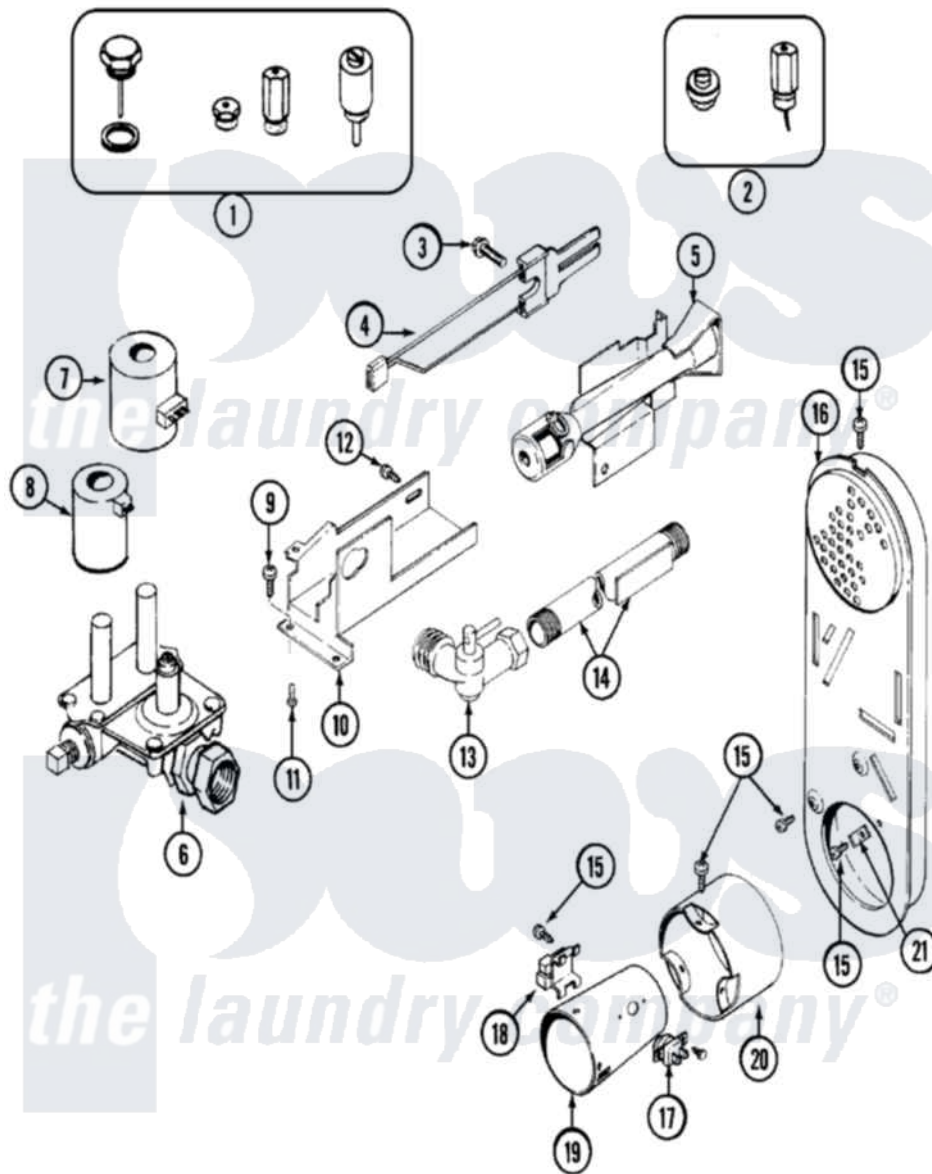

# Maytag LDG9334AAL 06 - GAS VALVE

Maytag [Residential Maytag LDG9334AAL Dryer Parts](#) Parts Diagram 06 - GAS VALVE  
 Click on the part number to view part

Item	Original Part Number	Replaced By	Status	Part Description
1	Y306195	<a href="#">MAL9000AXX</a>		LP Gas Con
2	306204	<a href="#">33002924</a>		Gas Conv K
3	<a href="#">304971</a>			Screw Note: Screw, Igniter
4	304970	<a href="#">4391996</a>		Ignitor
5	33001247	<a href="#">33002793</a>		Burner Assembly
6	<a href="#">306176</a>			Valve, Gas
7	<a href="#">306106</a>			Coil, Holding And Booster--W
8	306105	<a href="#">694540</a>		Coil, 60 Hz
9	<a href="#">Y313561</a>			Screw---NA
10	<a href="#">314566</a>			Gas Control Bracket
11	<a href="#">Y313559</a>			Screw
12	314082	<a href="#">90767</a>		Screw, 8A X 3/8 HeX Washer Head Tapping
"	314568	<a href="#">Y313559</a>		Screw
13	<a href="#">Y303349</a>			Angle Shut-Off, Gas Valve
14	Y303383	<a href="#">33001735</a>		Pipe And Bracket Assembly Series 18 Not Needed Use

15	211294	<a href="#">90767</a>	Vavle
			Screw, 8A X 3/8 HeX Washer Head Tapping
16	Y308504		Not Available
			INLET DUCT ASSEMBLY
17	<a href="#">303395</a>		Thermostat, Hi-Limit
18	Y303377	<a href="#">338906</a>	Radiant, Sensor
19	<a href="#">Y308548</a>		Combustion Cone Assembly
20	<a href="#">Y303841</a>		Cone, Extension
21	<a href="#">Y312890</a>		Retainer, Heater Chamber