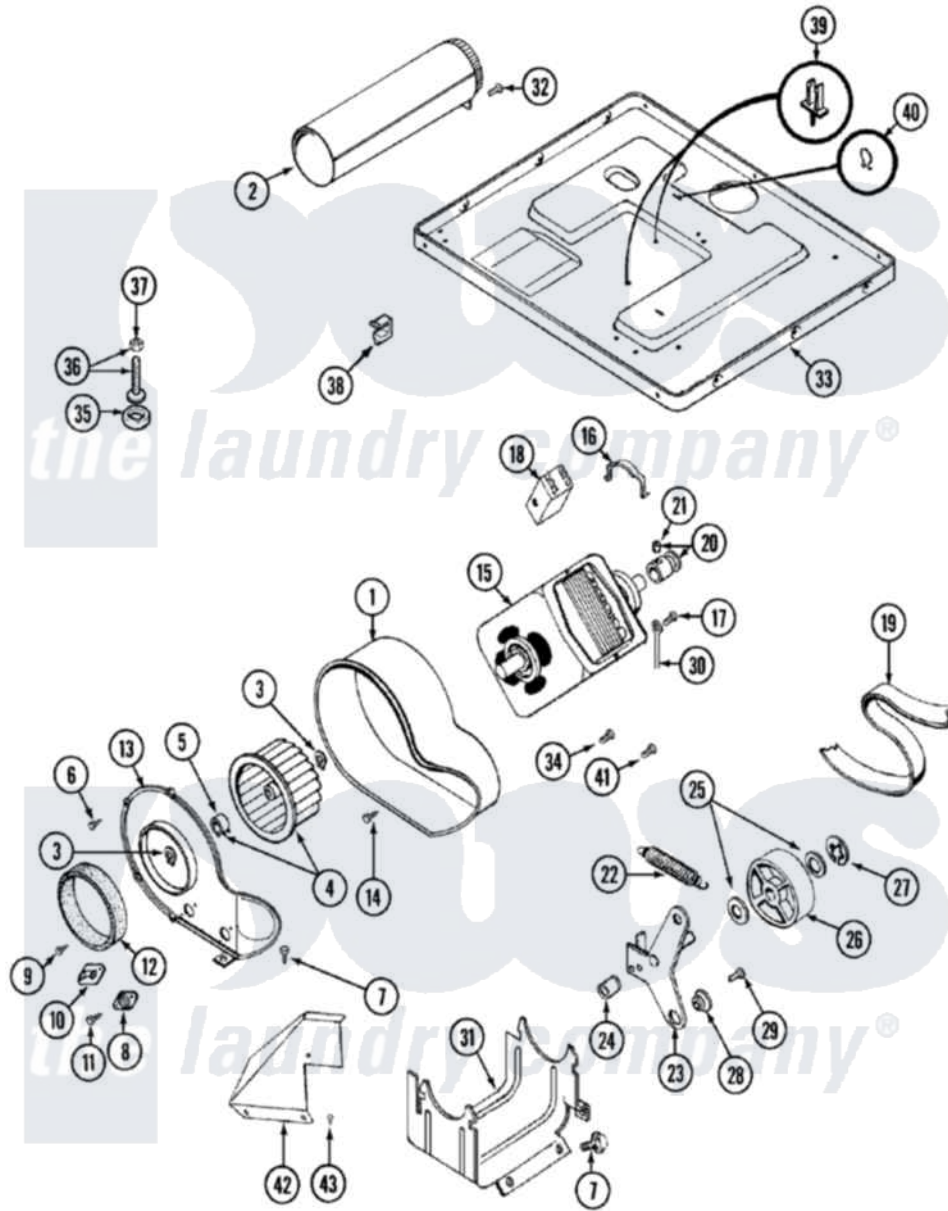

Maytag LDG9334AAL 07 - MOTOR DRIVE

Maytag [Residential Maytag LDG9334AAL Dryer Parts](#) Parts Diagram 07 - MOTOR DRIVE
 Click on the part number to view part

Item	Original Part Number	Replaced By	Status	Part Description
1	Y312893			Housing, Blower
2	Y303442			EXHAUST DUCT ASSEMBLY
3	410233	9703438		Ring-Retrnr
4	Y303836			Blower Wheel Assembly And Clamp
5	312967			Clamp, Blower Housing
6	Y312961	W10116751		Screw
7	Y313561			Screw----NA
8	306910			Thermostat, Multi Temp Note: Thermostat
9	211294	90767		Screw, 8A X 3/8 HeX Washer Head Tapping
10	306604			Cut-Off, Thermal Part Not Used
11	314848	W10116760		Screw
12	Y312901			Seal, Housing Cover
13	314846			Cover, Blower Housing
14	Y310632	1163839		Screw

15	Y303358	W10410999	Motor-Drive
16	Y015825		Clip, Motor To Motor Support
17	910343	488234	Screw 8-32 X 1/4
18	Y303877	Not Available	SWITCH, MOTOR EXTERNAL START No.303358-2, No.303358-4, 303358-7
"	Y303879		Switch, Motor External Start
"	306207	Not Available	(PROD. No.303358-8 & No.303358-9)
19	Y312959		Poly "V" Belt For Tumbler
20	Y305185	6-3051850	Pulley- MO
21	Y053241		Set Screw, Motor Pulley
22	Y303945		IDLER SPRING ASSY. W/PLUG
23	Y303363	6-3033630	Idler Arm
24	Y313582	W10116756	Spacer
25	Y312527		Washer, Idler Shaft
26	Y303705	6-3037050	Pulley- ID
27	312958	354987	Ring, Retaining
28	Y312894	315772	Sleeve, Idler Arm
29	Y014874		Screw, Idler Arm And Sleeve
30	901220		Ground Wire
31	312897	Not Available	SUPPORT, MOTOR
32	Y310632	1163839	Screw
33	Y305084		Base Assembly
34	211294	90767	Screw, 8A X 3/8 HeX Washer Head Tapping
35	Y314137		Foot, Rubber
36	Y305086		Adjustable Leg And Nut
37	Y052740	62739	Nut, Lock
38	Y310376		Clip, Door Switch Harness
39	315471	22003298	Retainer, Wire
40	410490		Spring, Retainer Wire Harness
41	Y312961	W10116751	Screw