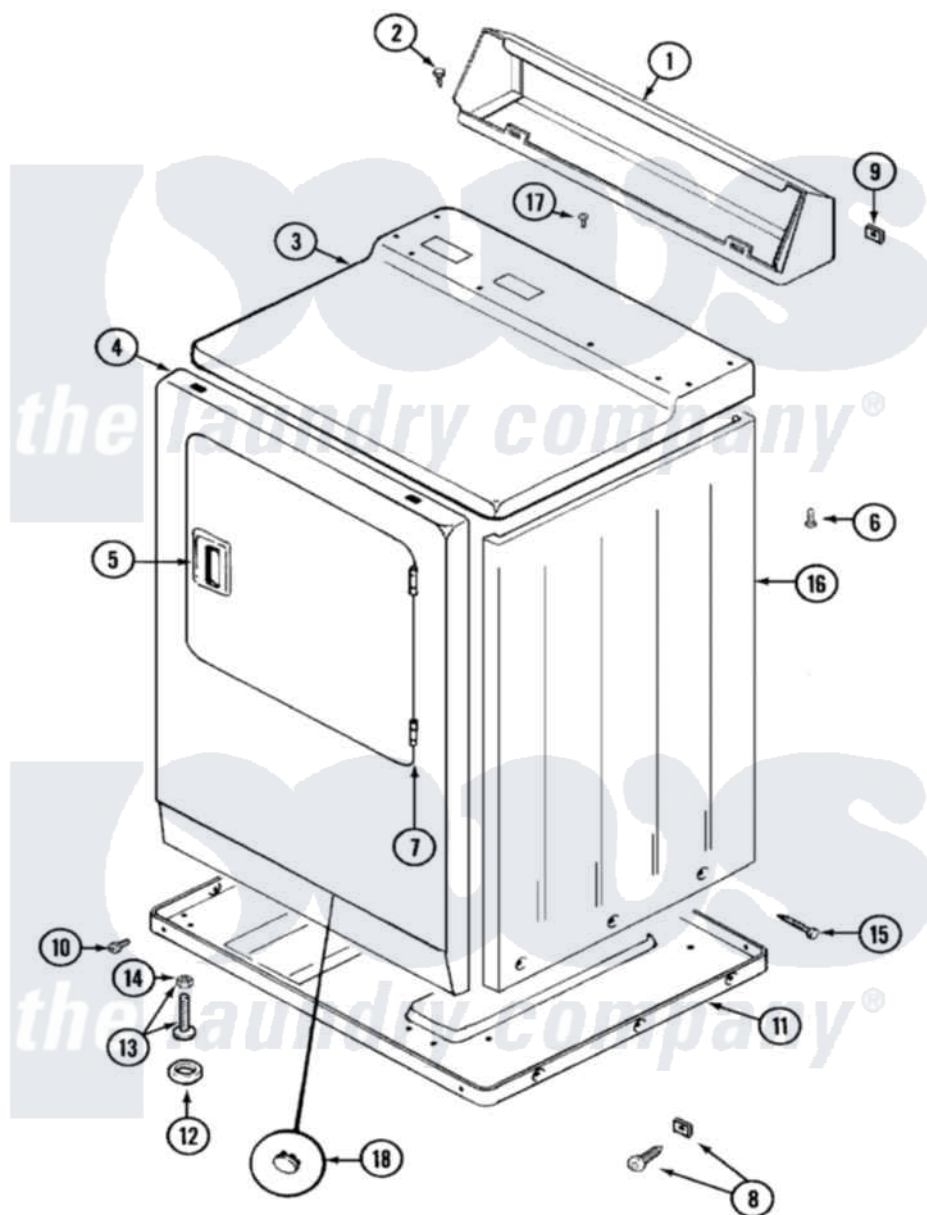

Maytag LDG9334AAM 01 - CABINET-FRONT (LDE9334ACM & LDG9334AAM)

Maytag Residential Maytag LDG9334AAM Dryer Parts Parts Diagram 01 - CABINET-FRONT (LDE9334ACM & LDG9334AAM)

Click on the part number to view part

Item	Original Part Number	Replaced By	Status	Part Description
1	305193L			Console
2	216423	3370225		Screw
3	33001166		Not Available	COVER, TOP (ALM)---NA
4	33001221	22001817		Sheet, Sound Damper
"	33001258	33001242		Panel, Front
5	33001254	37001047		Handle, Door
6	214354			Screw, Top Cover To Cabnt.
7	33001230			Hinge, Door
8	204439			Screw And Fstner Assembly
9	215075			Fastener, Control Panel To Console
10	Y313561			Screw---NA
"	Y310632	1163839		Screw
11	Y303361		Not Available	BASE ASSY. (UPPER & LOWER)

12	Y314137		Foot, Rubber
13	Y305086		Adjustable Leg And Nut
14	Y052740	62739	Nut, Lock
15	213007		Xfor Cabinet See Cabinet, Back
16	33001160	Not Available	CABINET (ALM)
17	210186	3370225	Screw
18	33001168	Not Available	PLUG, SIGHT HOLE (ALM)