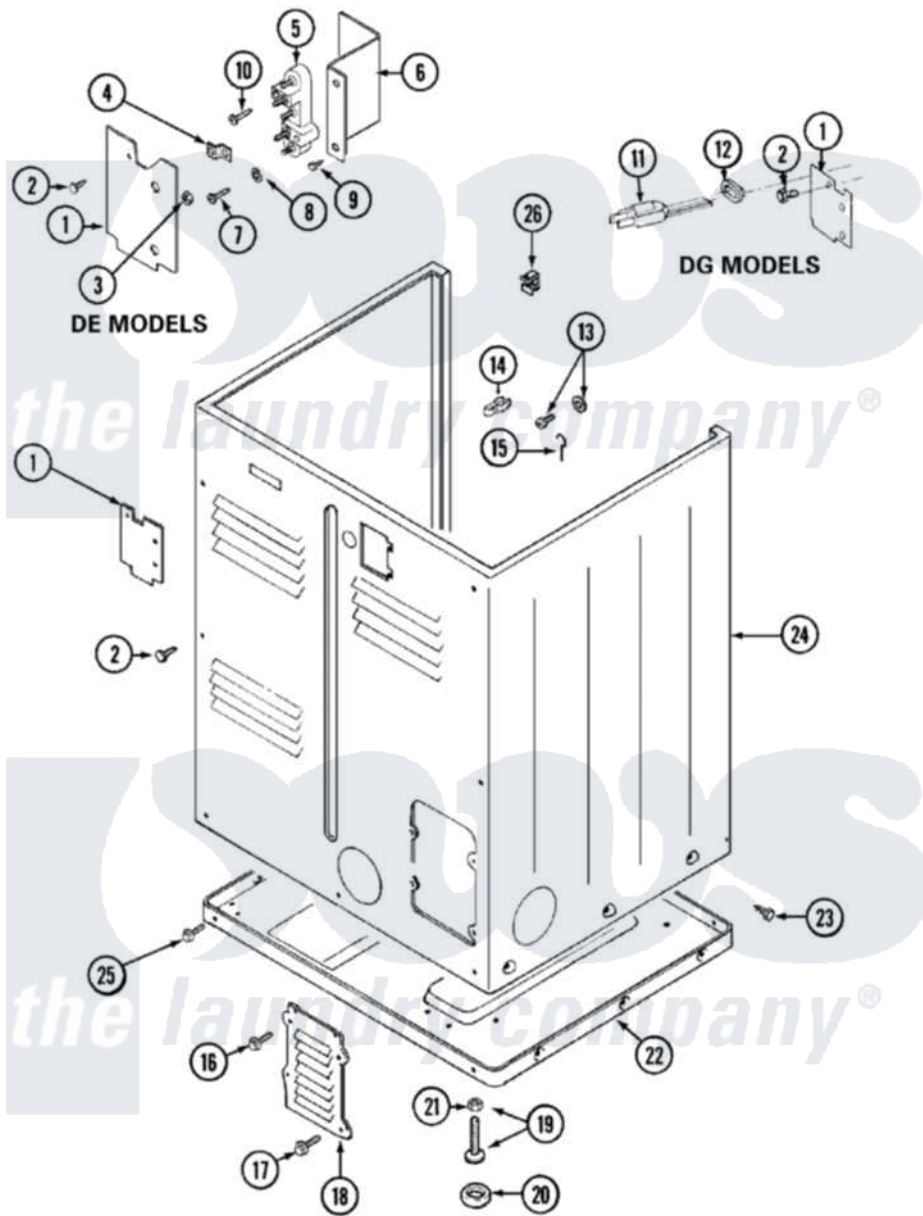

Maytag LDG9334AAM 02 - CABINET-REAR (LDE9334ACM & LDG9334AAM)

Maytag Residential Maytag LDG9334AAM Dryer Parts Parts Diagram 02 - CABINET-REAR (LDE9334ACM & LDG9334AAM)

Click on the part number to view part

Item	Original Part Number	Replaced By	Status	Part Description
1	Y312905		Not Available	COVER, TERMINAL
2	Y313561			Screw---NA
11	33001246		Not Available	CORD, POWER
12	211881			Grommet, Cord Part Not Used-Gas Models Only
13	303846	22003781		Screw, Ground Strap
14	301548			Clamp, Ground Wire
15	204807			Ground Wire, Supp. Pltte To Top Cover
16	Y313559			Screw
17	211294	90767		Screw, 8A X 3/8 HeX Washer Head Tapping
18	Y312951		Not Available	ACCESS COVER, BACK
19	Y305086			Adjustable Leg And Nut
20	Y314137			Foot, Rubber
21	Y052740	62739		Nut, Lock