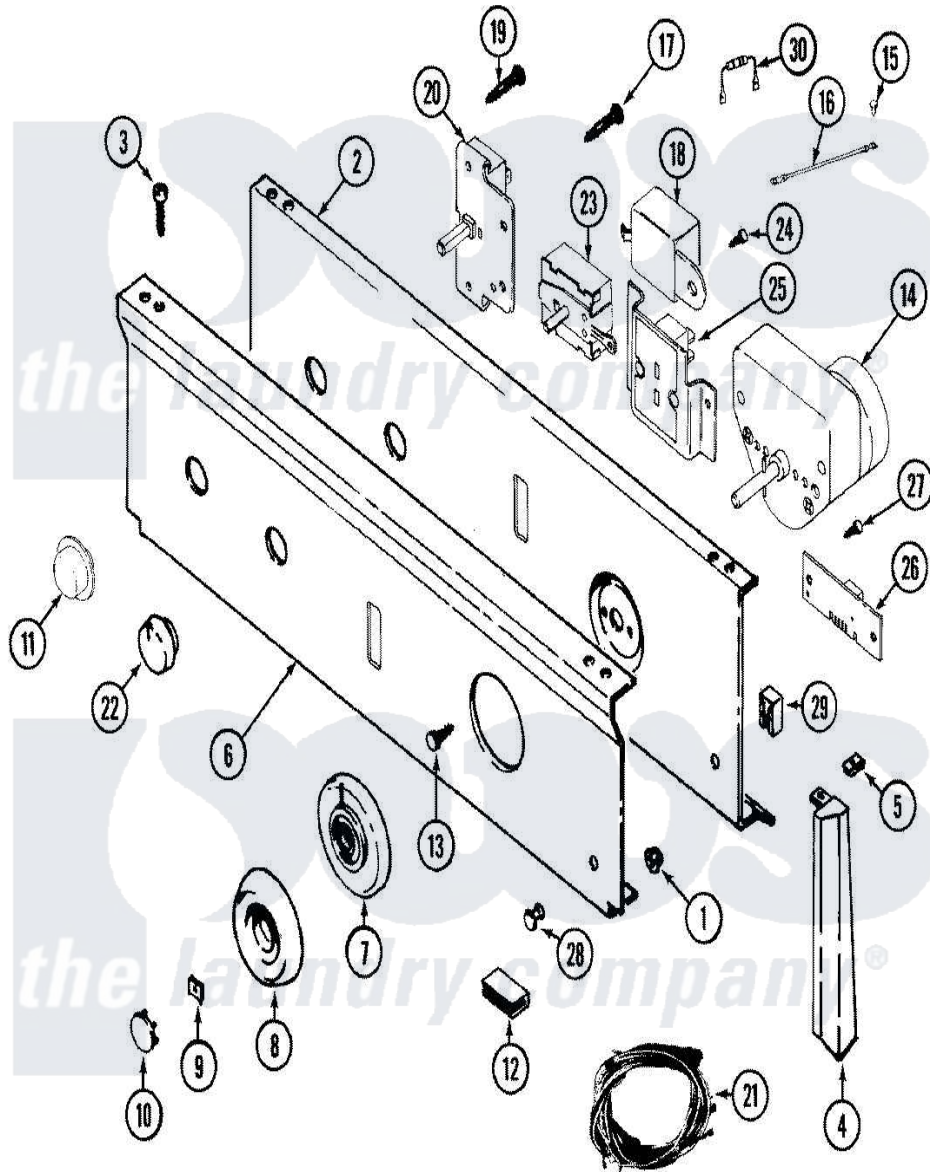

Maytag LDG9334AAM 03 - CONTROL PANEL (LDE9334ACM & LDG9334AAM)

Maytag Residential Maytag LDG9334AAM Dryer Parts Parts Diagram 03 - CONTROL PANEL (LDE9334ACM & LDG9334AAM)

Click on the part number to view part

| Item | Original Part Number | Replaced By | Status | Part Description |
|------|--------------------------|--------------------------|---------------|---|
| 1 | 214872 | | | Palnut, End Cap Note: Nut, Lamp Holder |
| 2 | 33001237 | | Not Available | PLATE, SUPPORT |
| 3 | 210932 | | | Screw, No.8 X 9/16 Ctsk Note: Screw, Inlet Duct |
| 4 | 22001567 | | | Cap, End |
| " | 22001566 | 22001293 | | End Cap, Control Panel |
| " | 22001293 | | | End Cap, Control Panel |
| " | 22001292 | 22001567 | | Cap, End |
| 5 | 214894 | | | Fastener, End Cap |
| 6 | 33001458 | | Not Available | PANEL, CONTROL (ALM) |
| 7 | 33001372 | | Not Available | SKIRT, TIMER DIAL (ALM) |
| 8 | 33001282 | 33002325 | | Knob Assembly |
| 9 | 312273 | | | Nut, Control Knob |
| 10 | 216424 | | Not Available | CAP, KNOB (ALM) |