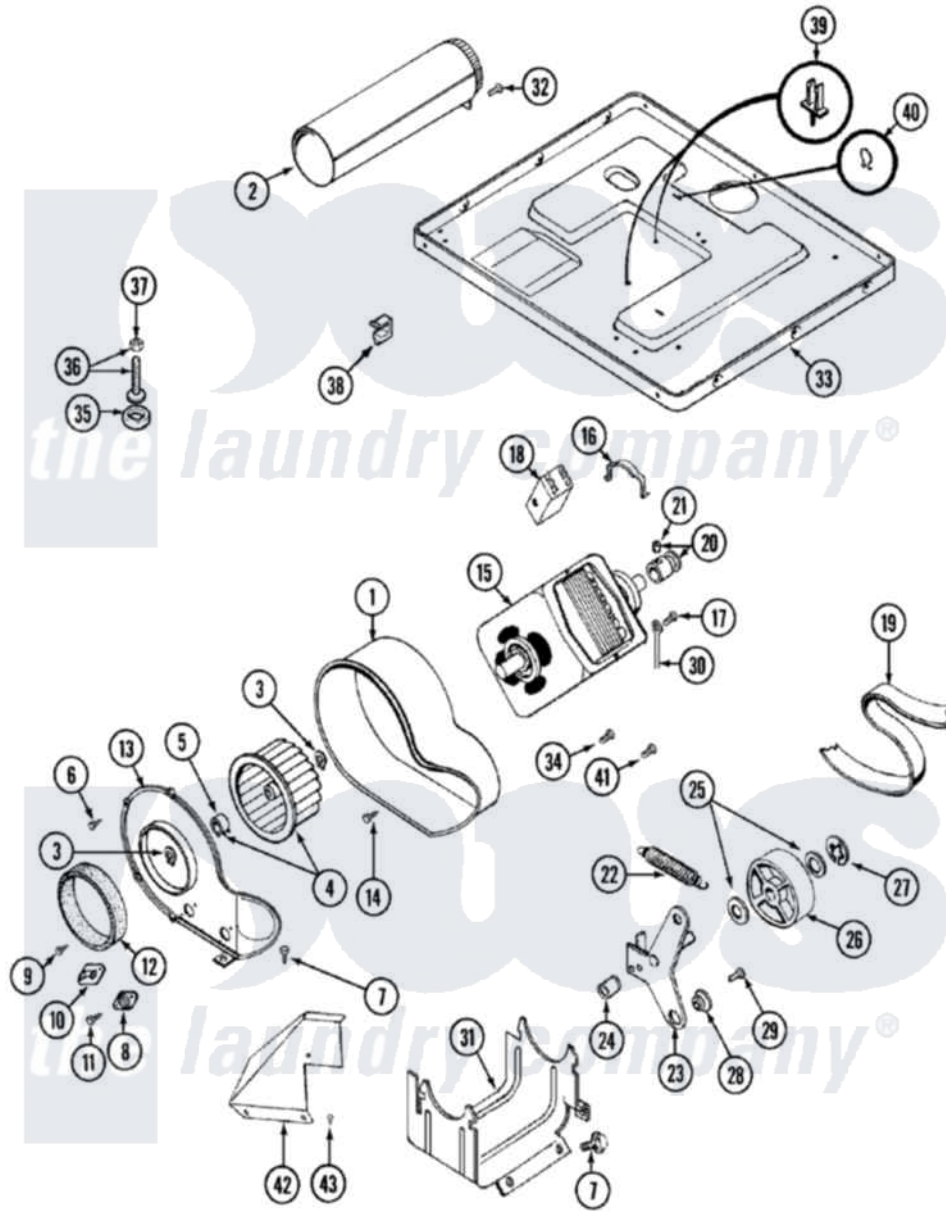

Maytag LDG9334AAM 06 - MOTOR DRIVE (LDE9334ACM & LDG9334AAM)

Maytag [Residential Maytag LDG9334AAM Dryer Parts](#) Parts Diagram 06 - MOTOR DRIVE (LDE9334ACM & LDG9334AAM)

[Click on the part number to view part](#)

Item	Original Part Number	Replaced By	Status	Part Description
1	Y312893			Housing, Blower
2	Y303442			EXHAUST DUCT ASSEMBLY
3	410233	9703438		Ring-Retrn
4	Y303836			Blower Wheel Assembly And Clamp
5	312967			Clamp, Blower Housing
6	Y312961	W10116751		Screw
7	Y313561			Screw---NA
8	306910			Thermostat, Multi Temp Note: Thermostat
9	211294	90767		Screw, 8A X 3/8 HeX Washer Head Tapping
10	306604			Cut-Off, Thermal Part Not Used
11	314848	W10116760		Screw
12	Y312901			Seal, Housing Cover
13	314846			Cover, Blower Housing

14	Y310632	1163839	Screw
15	Y303358	W10410999	Motor-Drive
16	Y015825		Clip, Motor To Motor Support
17	910343	488234	Screw 8-32 X 1/4
18	Y303877	Not Available	SWITCH, MOTOR EXTERNAL START No.303358-2, No.303358-4, 303358-7
"	Y303879		Switch, Motor External Start
"	306207	Not Available	(PROD. No.303358-8 & No.303358-9)
19	Y312959		Poly "V" Belt For Tumbler
20	Y305185	6-3051850	Pulley- MO
21	Y053241		Set Screw, Motor Pulley
22	Y303945		IDLER SPRING ASSY. W/PLUG
23	Y303363	6-3033630	Idler Arm
24	Y313582	W10116756	Spacer
25	Y312527		Washer, Idler Shaft
26	Y303705	6-3037050	Pulley- ID
27	312958	354987	Ring, Retaining
28	Y312894	315772	Sleeve, Idler Arm
29	Y014874		Screw, Idler Arm And Sleeve
30	901220		Ground Wire
31	312897	Not Available	SUPPORT, MOTOR
32	Y310632	1163839	Screw
33	Y305084		Base Assembly
34	211294	90767	Screw, 8A X 3/8 HeX Washer Head Tapping
35	Y314137		Foot, Rubber
36	Y305086		Adjustable Leg And Nut
37	Y052740	62739	Nut, Lock
38	Y310376		Clip, Door Switch Harness
39	315471	22003298	Retainer, Wire
40	410490		Spring, Retainer Wire Harness
41	Y312961	W10116751	Screw