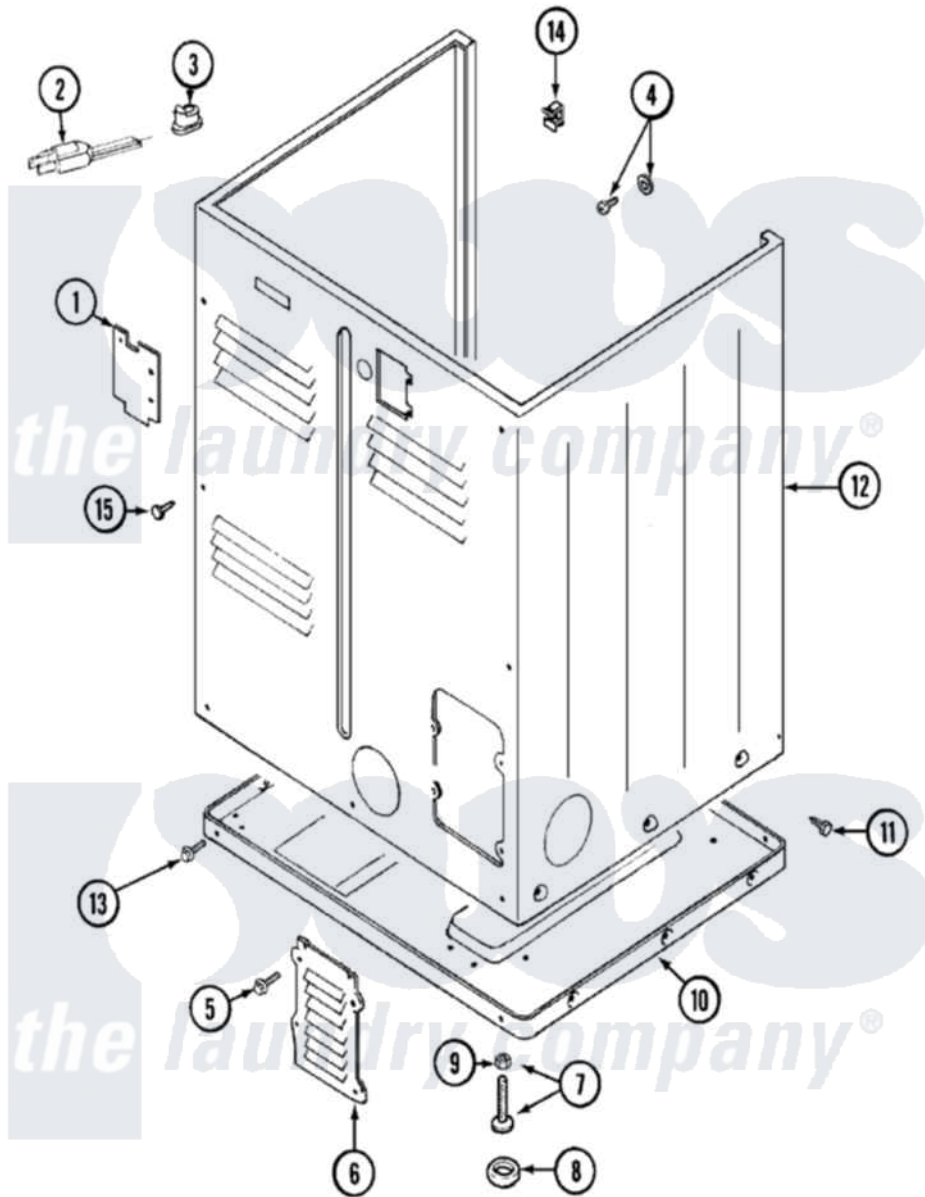

Maytag LDG9606AAE 02 - CABINET-REAR

Maytag [Residential Maytag LDG9606AAE Dryer Parts](#) Parts Diagram 02 - CABINET-REAR
 Click on the part number to view part

Item	Original Part Number	Replaced By	Status	Part Description
1	Y312905		Not Available	COVER, TERMINAL
2	33001246		Not Available	CORD, POWER
3	211881			Grommet, Cord Part Not Used- Gas Models Only
4	303846	22003781		Screw, Ground Strap
5	216423	3370225		Screw
6	Y312951		Not Available	ACCESS COVER, BACK
7	Y305086			Adjustable Leg And Nut
8	Y314137			Foot, Rubber
9	Y052740	62739		Nut, Lock
10	Y303361		Not Available	BASE ASSY. (UPPER & LOWER)
11	213007			Xfor Cabinet See Cabinet, Back
12	33001159	33001327		Cabinet
13	Y313561			Screw----NA
"	Y310632	1163839		Screw