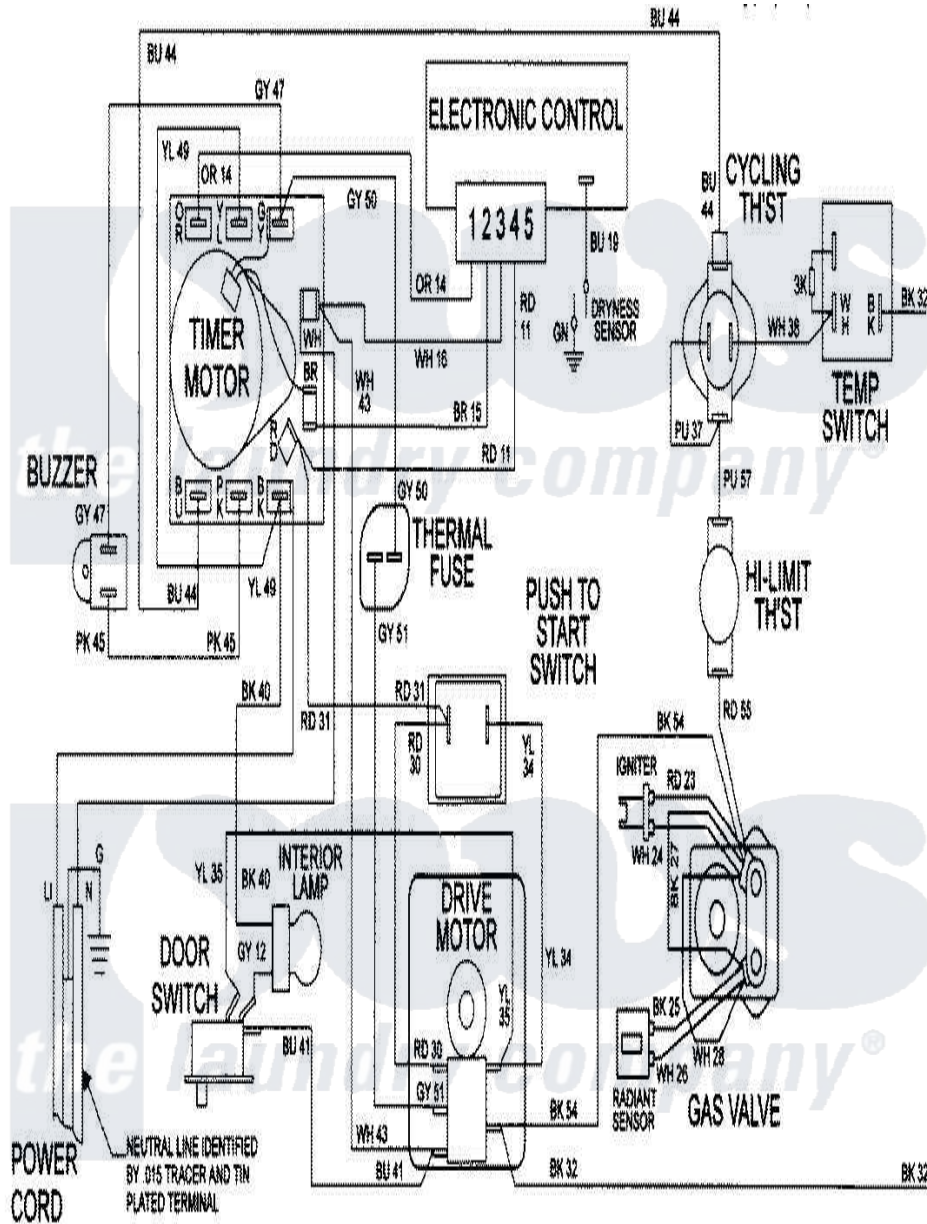

# Maytag LDG9606AAE 09 - WIRING INFORMATION

Maytag Residential Maytag LDG9606AAE Dryer Parts Parts Diagram 09 - WIRING INFORMATION  
 Click on the part number to view part

Item	Original Part Number	Replaced By	Status	Part Description
NI	15001957		Not Available	WIRING INFORMATION