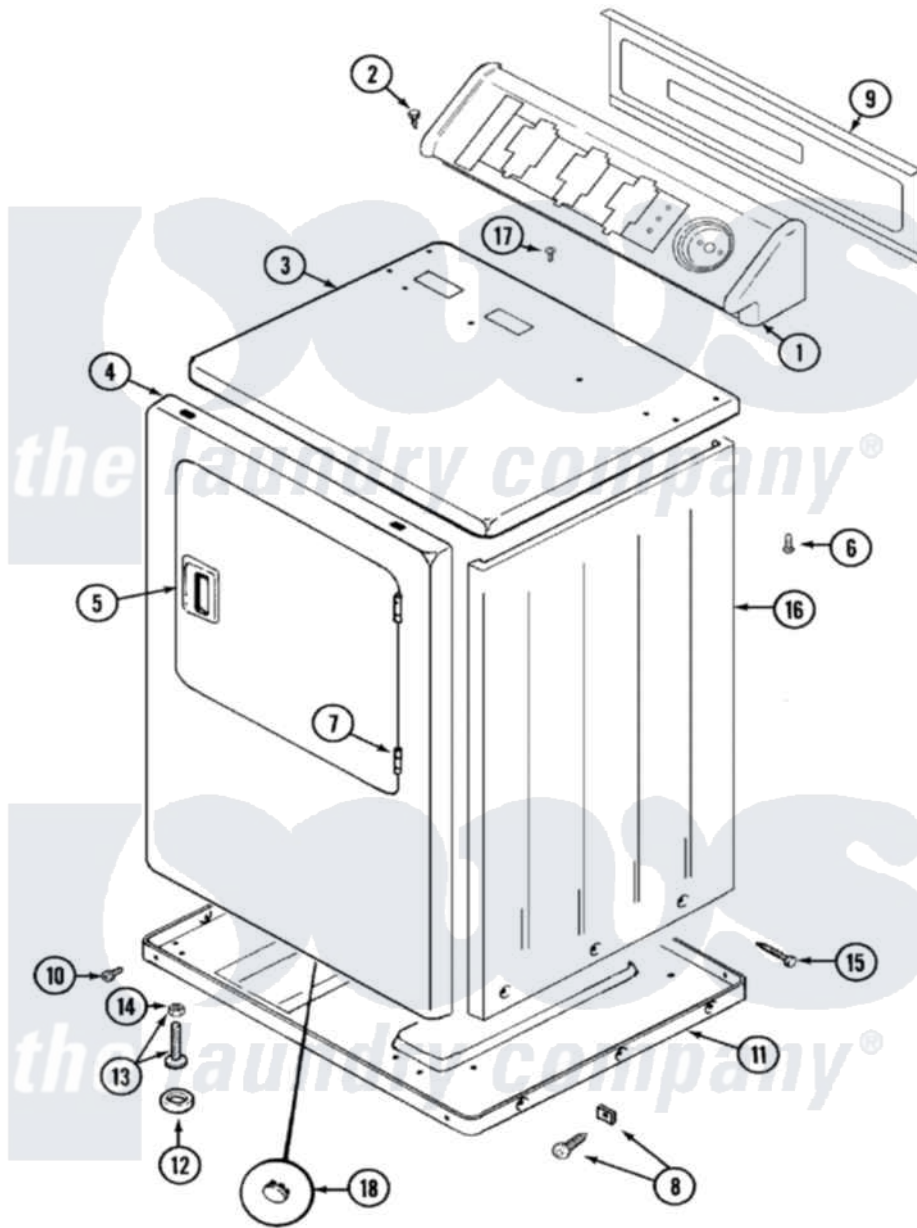

# Maytag LDG9606AAM 01 - CABINET-FRONT

Maytag Residential Maytag LDG9606AAM Dryer Parts Parts Diagram 01 - CABINET-FRONT  
 Click on the part number to view part

Item	Original Part Number	Replaced By	Status	Part Description
1	<a href="#">33001613</a>			Console
2	216423	<a href="#">3370225</a>		Screw
3	<a href="#">33001609</a>			Cover, Top ----NA
4	<a href="#">33001611</a>			Panel, Front ----NA
"	33001486	<a href="#">98008544</a>		Screw
"	33001221	<a href="#">22001817</a>		Sheet, Sound Damper
5	33001254	<a href="#">37001047</a>		Handle, Door
6	<a href="#">214354</a>			Screw, Top Cover To Cabnt.
7	<a href="#">33001230</a>			Hinge, Door
8	12001340	<a href="#">204439</a>		Screw And Fstner Assembly
9	33001625		Not Available	PANEL, BACK----NA
10	<a href="#">Y313561</a>			Screw----NA
"	Y310632	<a href="#">1163839</a>		Screw
11	Y303361		Not Available	BASE ASSY. (UPPER & LOWER)
12	<a href="#">Y314137</a>			Foot, Rubber
13	<a href="#">Y305086</a>			Adjustable Leg And Nut

14	Y052740	<a href="#">62739</a>	Nut, Lock
15	<a href="#">213007</a>		Xfor Cabinet See Cabinet, Back
16	33001160		Not Available
17	210186	<a href="#">3370225</a>	CABINET (ALM)
18	33001615		Not Available
			Screw
			PLUG, FRONT PANEL (ALM)