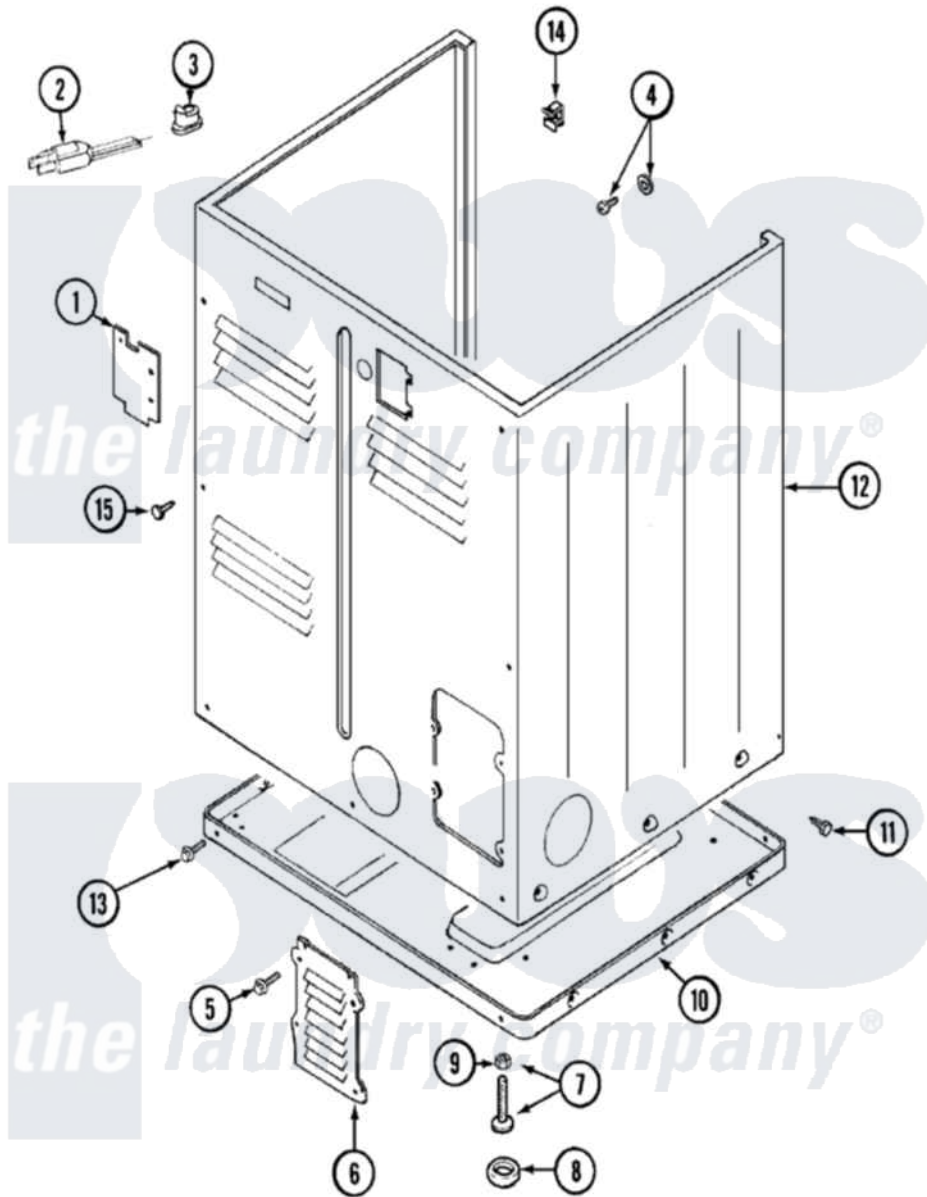

Maytag LDG9606AAM 02 - CABINET-REAR

Maytag [Residential Maytag LDG9606AAM Dryer Parts](#) Parts Diagram 02 - CABINET-REAR
 Click on the part number to view part

Item	Original Part Number	Replaced By	Status	Part Description
1	Y312905		Not Available	COVER, TERMINAL
2	33001246		Not Available	CORD, POWER
3	211881			Grommet, Cord Part Not Used- Gas Models Only
4	303846	22003781		Screw, Ground Strap
5	216423	3370225		Screw
6	Y312951		Not Available	ACCESS COVER, BACK
7	Y305086			Adjustable Leg And Nut
8	Y314137			Foot, Rubber
9	Y052740	62739		Nut, Lock
10	Y303361		Not Available	BASE ASSY. (UPPER & LOWER)
11	213007			Xfor Cabinet See Cabinet, Back
12	33001160		Not Available	CABINET (ALM)
13	Y313561			Screw----NA
"	Y310632	1163839		Screw