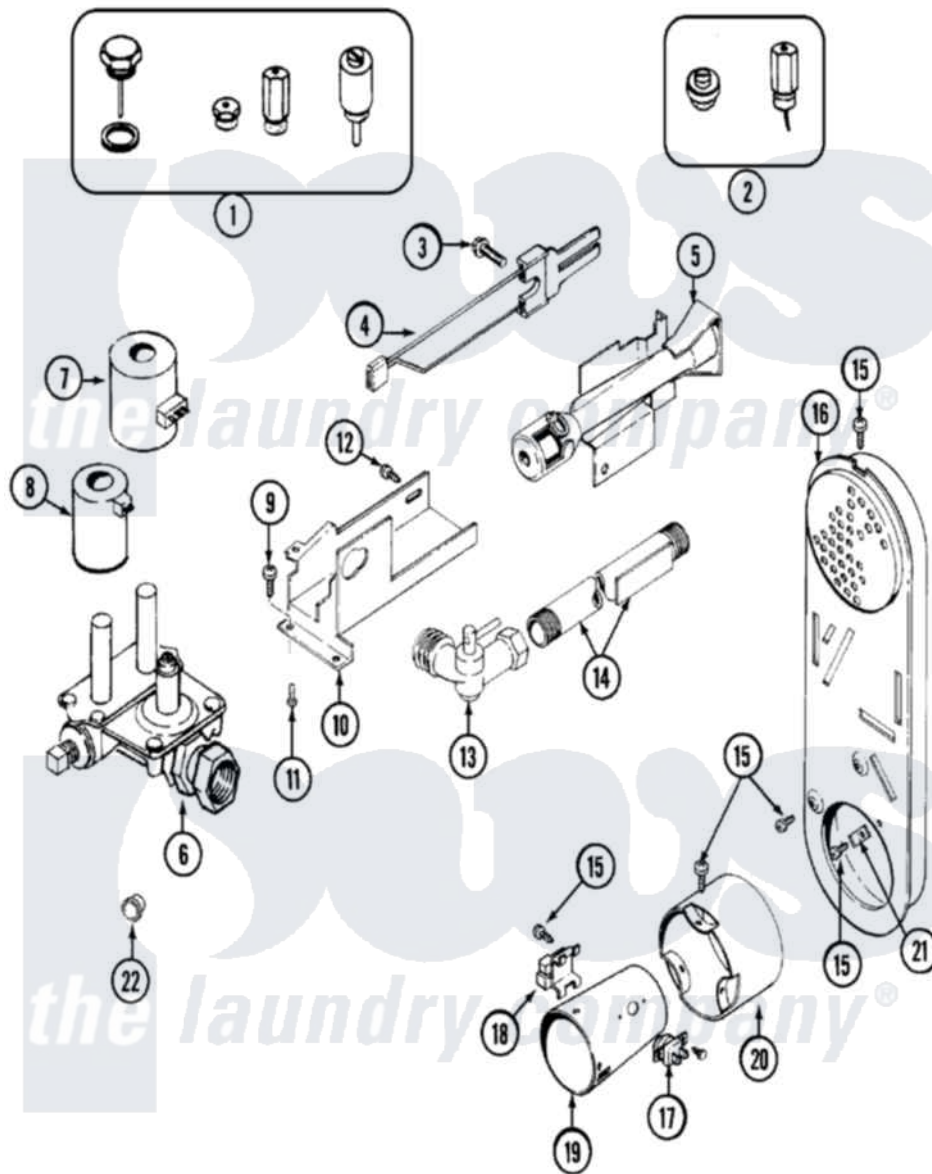

Maytag LDG9606AAM 06 - GAS VALVE

Maytag [Residential Maytag LDG9606AAM Dryer Parts](#) Parts Diagram 06 - GAS VALVE
 Click on the part number to view part

Item	Original Part Number	Replaced By	Status	Part Description
1	Y306195	MAL9000AAXX		LP Gas Con
2	306204	33002924		Gas Conv K
3	304971			Screw Note: Screw, Igniter
4	304970	4391996		Ignitor
5	33001247	33002793		Burner Assembly
6	306176			Valve, Gas
7	306106			Coil, Holding And Booster--W
8	306105	694540		Coil, 60 Hz
9	Y313561			Screw---NA
10	314566			Gas Control Bracket
11	Y313559			Screw
12	314568	Y313559		Screw
"	314082	90767		Screw, 8A X 3/8 HeX Washer Head Tapping
13	Y303349			Angle Shut-Off, Gas Valve
"	33001842	3406051		Elbow Union Assembly Pipe And Bracket Assembly

14	Y303383	33001735	Series 18 Not Needed Use Vavle
15	211294	90767	Screw, 8A X 3/8 HeX Washer Head Tapping
16	Y308504	Not Available	INLET DUCT ASSEMBLY
17	303395		Thermostat, Hi-Limit
18	Y303377	338906	Radiant, Sensor
19	Y308548		Combustion Cone Assembly
20	Y303841		Cone, Extension
21	Y312890		Retainer, Heater Chamber
22	33001693		Cap, Gas Pipe