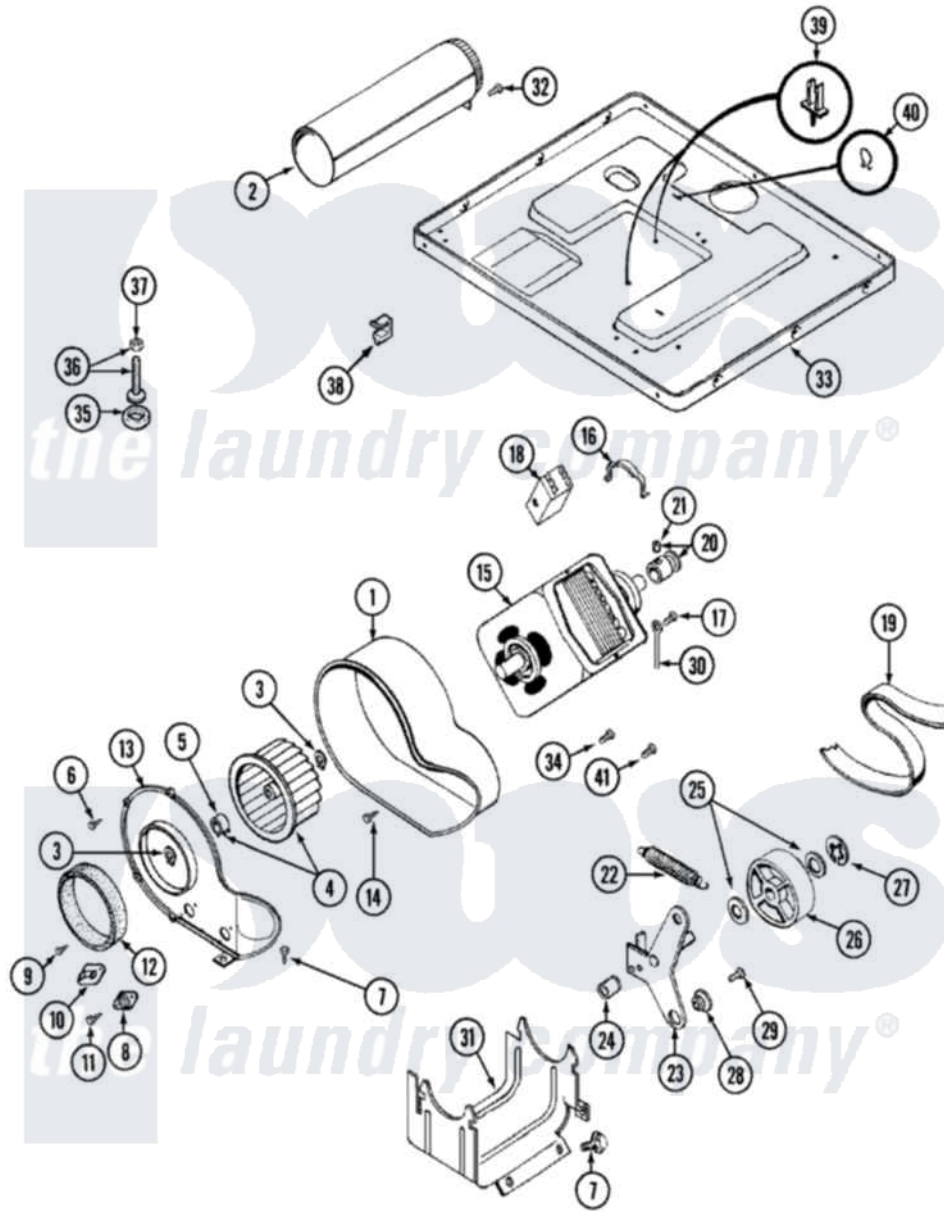

Maytag LDG9606AAM 07 - MOTOR DRIVE

Maytag [Residential Maytag LDG9606AAM Dryer Parts](#) Parts Diagram 07 - MOTOR DRIVE
 Click on the part number to view part

Item	Original Part Number	Replaced By	Status	Part Description
1	Y312893			Housing, Blower
2	Y303442			EXHAUST DUCT ASSEMBLY
3	410233	9703438		Ring-Retrnr
4	Y303836			Blower Wheel Assembly And Clamp
5	312967			Clamp, Blower Housing
6	Y312961	W10116751		Screw
7	Y313561			Screw----NA
8	306910			Thermostat, Multi Temp Note: Thermostat
9	211294	90767		Screw, 8A X 3/8 HeX Washer Head Tapping
10	306604			Cut-Off, Thermal Part Not Used
11	314848	W10116760		Screw
12	Y312901			Seal, Housing Cover
13	314846			Cover, Blower Housing
14	314818	1163839		Screw

15	Y303358	W10410999	Motor-Drive
16	Y015825		Clip, Motor To Motor Support
17	910343	488234	Screw 8-32 X 1/4
18	Y303879		Switch, Motor External Start
"	Y303877	Not Available	SWITCH, MOTOR EXTERNAL START No.303358-2, No.303358-4, 303358-7
"	306207	Not Available	(PROD. No.303358-8 & No.303358-9)
19	Y312959		Poly "V" Belt For Tumbler
20	Y305185	6-3051850	Pulley- MO
21	Y053241		Set Screw, Motor Pulley
22	Y303945		IDLER SPRING ASSY. W/PLUG
23	Y303363	6-3033630	Idler Arm
24	Y313582	W10116756	Spacer
25	Y312527		Washer, Idler Shaft
26	Y303705	6-3037050	Pulley- ID
27	312958	354987	Ring, Retaining
28	Y312894	315772	Sleeve, Idler Arm
29	Y014874		Screw, Idler Arm And Sleeve
30	901220		Ground Wire
31	312897	Not Available	SUPPORT, MOTOR
32	Y310632	1163839	Screw
33	Y305084		Base Assembly
34	211294	90767	Screw, 8A X 3/8 HeX Washer Head Tapping
35	Y314137		Foot, Rubber
36	Y305086		Adjustable Leg And Nut
37	Y052740	62739	Nut, Lock
38	Y310376		Clip, Door Switch Harness
39	315471	22003298	Retainer, Wire
40	410490		Spring, Retainer Wire Harness
41	Y312961	W10116751	Screw