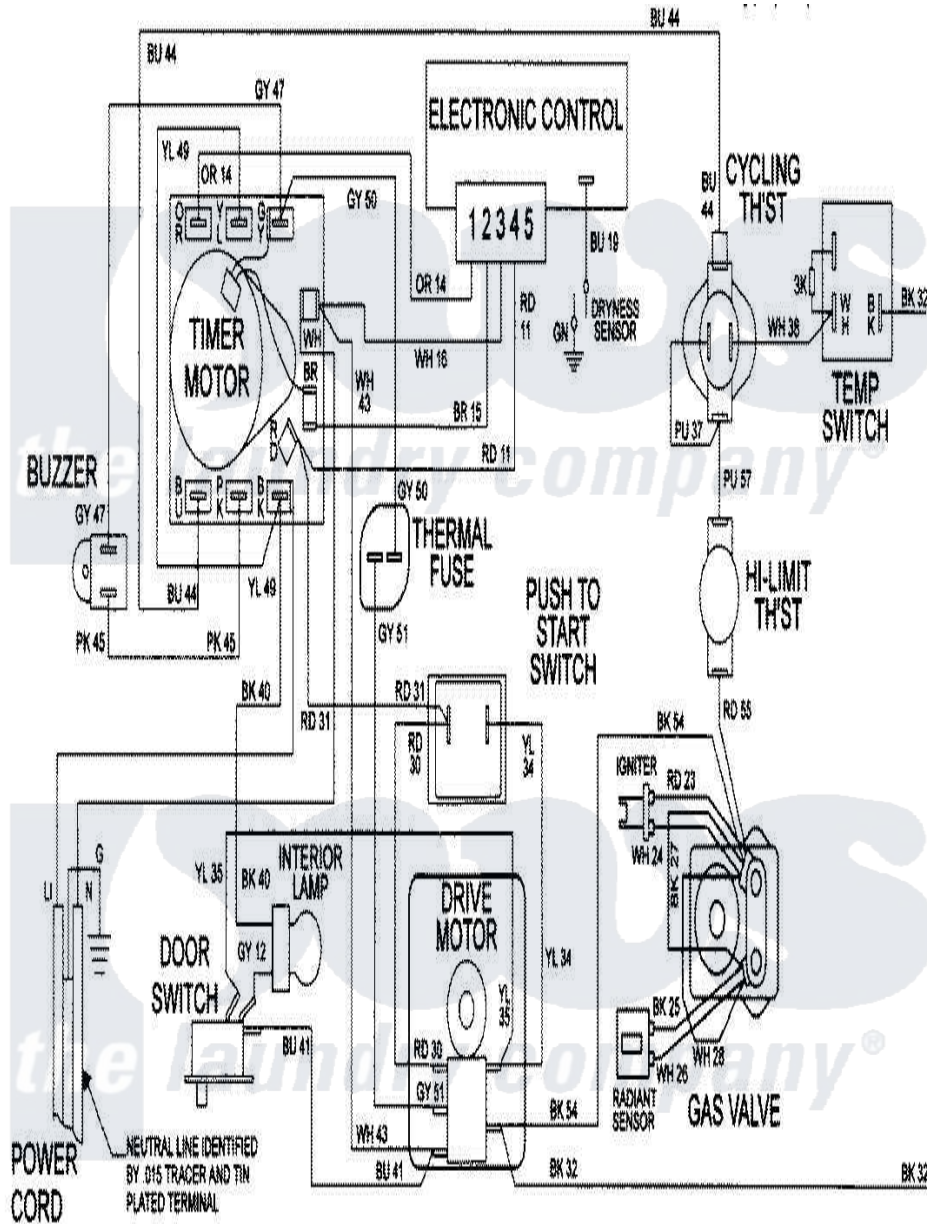

# Maytag LDG9606AAM 09 - WIRING INFORMATION

Maytag Residential Maytag LDG9606AAM Dryer Parts Parts Diagram 09 - WIRING INFORMATION  
 Click on the part number to view part

Item	Original Part Number	Replaced By	Status	Part Description
NI	15001957		Not Available	WIRING INFORMATION