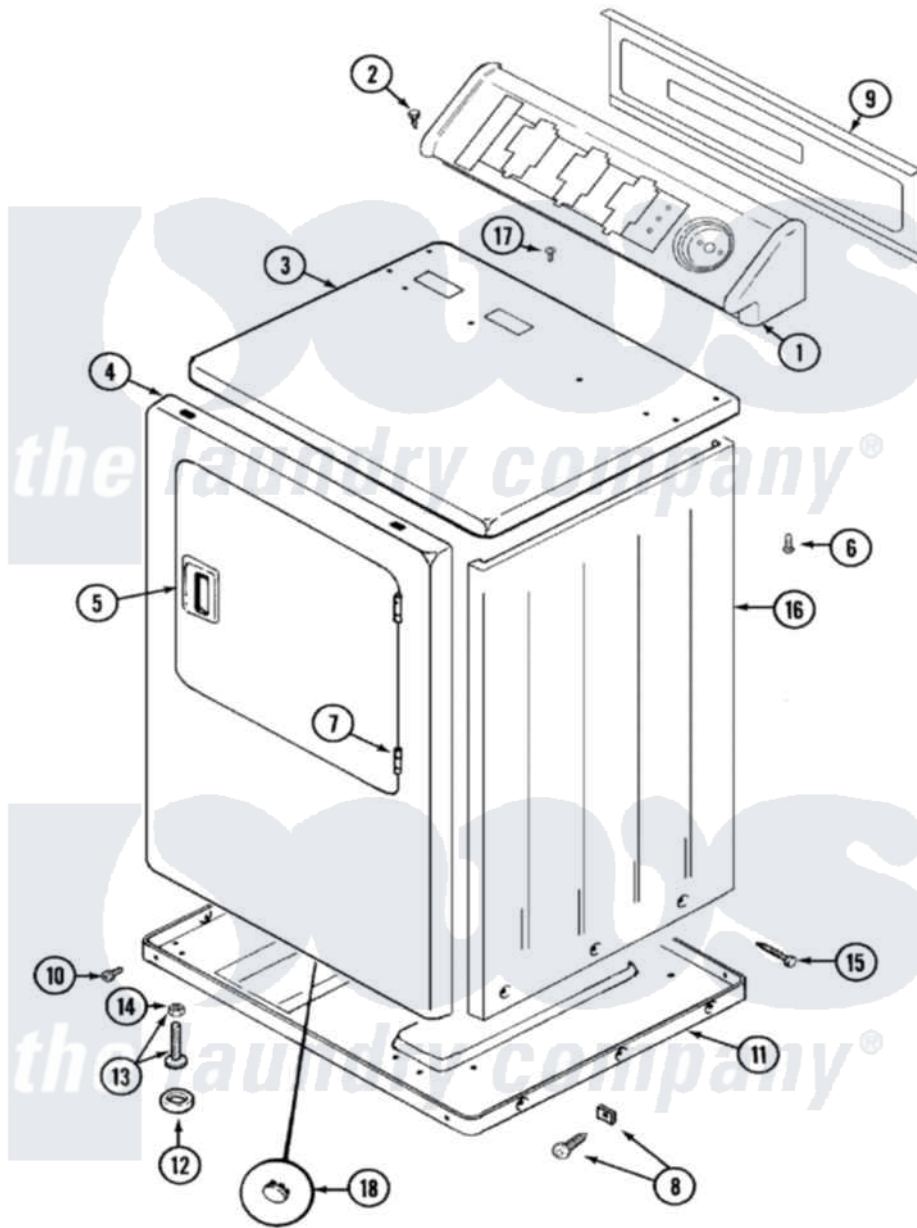

Maytag LDG9606ABE 01 - CABINET-FRONT

Maytag Residential Maytag LDG9606ABE Dryer Parts Parts Diagram 01 - CABINET-FRONT
 Click on the part number to view part

Item	Original Part Number	Replaced By	Status	Part Description
1	33001612		Not Available	CONSOLE (WHT)
2	216423	3370225		Screw
3	33001608			Cover, Top
4	33001610			Panel, Front
"	33001486	98008544		Screw
"	33001221	22001817		Sheet, Sound Damper
5	33001241			Handle, Door
6	214354			Screw, Top Cover To Cabnt.
7	33001230			Hinge, Door
8	12001341			Screw And Fastener Kit
9	33001625		Not Available	PANEL, BACK---NA
10	Y313561			Screw---NA
"	Y310632	1163839		Screw
11	Y303361		Not Available	BASE ASSY. (UPPER & LOWER)
12	Y314137			Foot, Rubber
13	Y305086			Adjustable Leg And Nut

14	Y052740	62739	Nut, Lock
15	213007		Xfor Cabinet See Cabinet, Back
16	33001159	33001327	Cabinet
17	210186	3370225	Screw
18	33001614	Not Available	PLUG, FRONT PANEL (WHT)