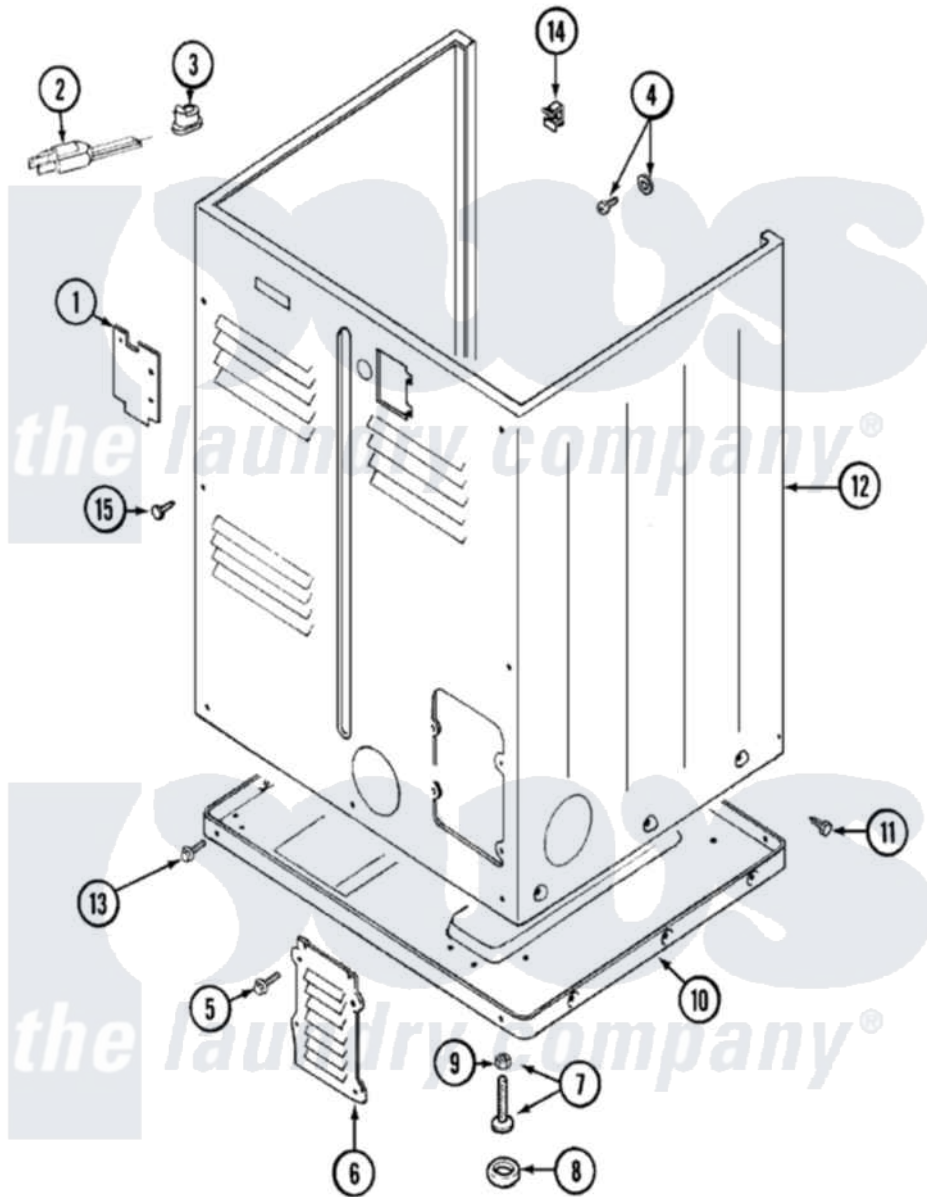

Maytag LDG9606ABE 02 - CABINET-REAR

Maytag [Residential Maytag LDG9606ABE Dryer Parts](#) Parts Diagram 02 - CABINET-REAR
 Click on the part number to view part

Item	Original Part Number	Replaced By	Status	Part Description
1	Y312905		Not Available	COVER, TERMINAL
2	33001246		Not Available	CORD, POWER
5	216423	3370225		Screw
6	Y312951		Not Available	ACCESS COVER, BACK
7	Y305086			Adjustable Leg And Nut
8	Y314137			Foot, Rubber
9	Y052740	62739		Nut, Lock
10	Y303361		Not Available	BASE ASSY. (UPPER & LOWER)
11	213007			Xfor Cabinet See Cabinet, Back
12	33001159	33001327		Cabinet
13	Y313561			Screw---NA
"	Y310632	1163839		Screw
14	Y310376			Clip, Door Switch Harness
15	Y313561			Screw---NA