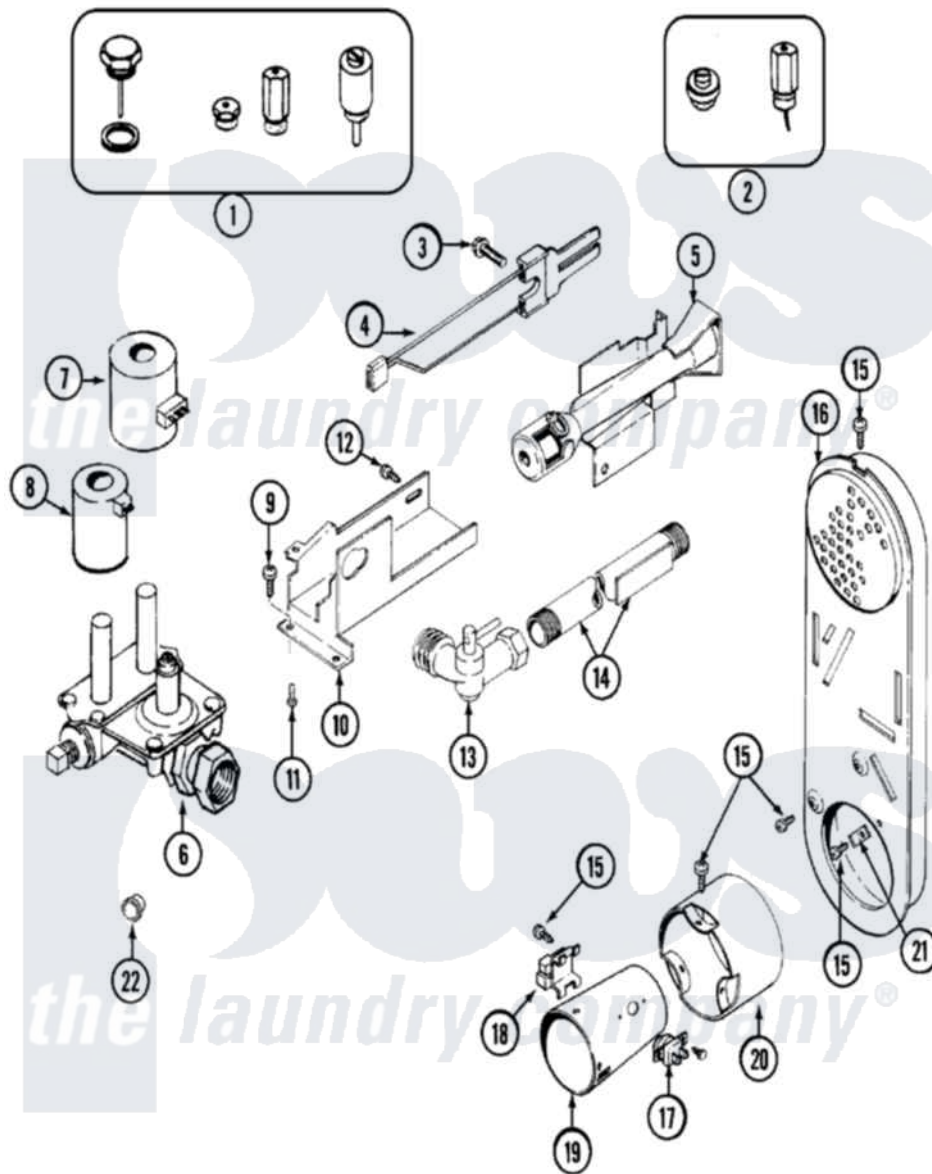

# Maytag LDG9606ABE 06 - GAS VALVE

Maytag [Residential Maytag LDG9606ABE Dryer Parts](#) Parts Diagram 06 - GAS VALVE  
 Click on the part number to view part

Item	Original Part Number	Replaced By	Status	Part Description
1	Y306195	<a href="#">MAL9000AXX</a>		LP Gas Con
2	306204	<a href="#">33002924</a>		Gas Conv K
3	<a href="#">304971</a>			Screw Note: Screw, Igniter
4	304970	<a href="#">4391996</a>		Ignitor
5	33001247	<a href="#">33002793</a>		Burner Assembly
6	<a href="#">306176</a>			Valve, Gas
7	<a href="#">306106</a>			Coil, Holding And Booster--W
8	306105	<a href="#">694540</a>		Coil, 60 Hz
9	<a href="#">Y313561</a>			Screw---NA
10	<a href="#">314566</a>			Gas Control Bracket
11	<a href="#">Y313559</a>			Screw
12	314568	<a href="#">Y313559</a>		Screw
"	314082	<a href="#">90767</a>		Screw, 8A X 3/8 HeX Washer Head Tapping
13	<a href="#">Y303349</a>			Angle Shut-Off, Gas Valve
"	33001842	<a href="#">3406051</a>		Elbow Union Assembly
				Pipe And Bracket Assembly

14	Y303383	<a href="#">33001735</a>	Series 18 Not Needed Use Vavle
15	211294	<a href="#">90767</a>	Screw, 8A X 3/8 HeX Washer Head Tapping
16	Y308504	Not Available	INLET DUCT ASSEMBLY
17	<a href="#">303395</a>		Thermostat, Hi-Limit
18	Y303377	<a href="#">338906</a>	Radiant, Sensor
19	<a href="#">Y308548</a>		Combustion Cone Assembly
20	<a href="#">Y303841</a>		Cone, Extension
21	<a href="#">Y312890</a>		Retainer, Heater Chamber
22	<a href="#">33001693</a>		Cap, Gas Pipe