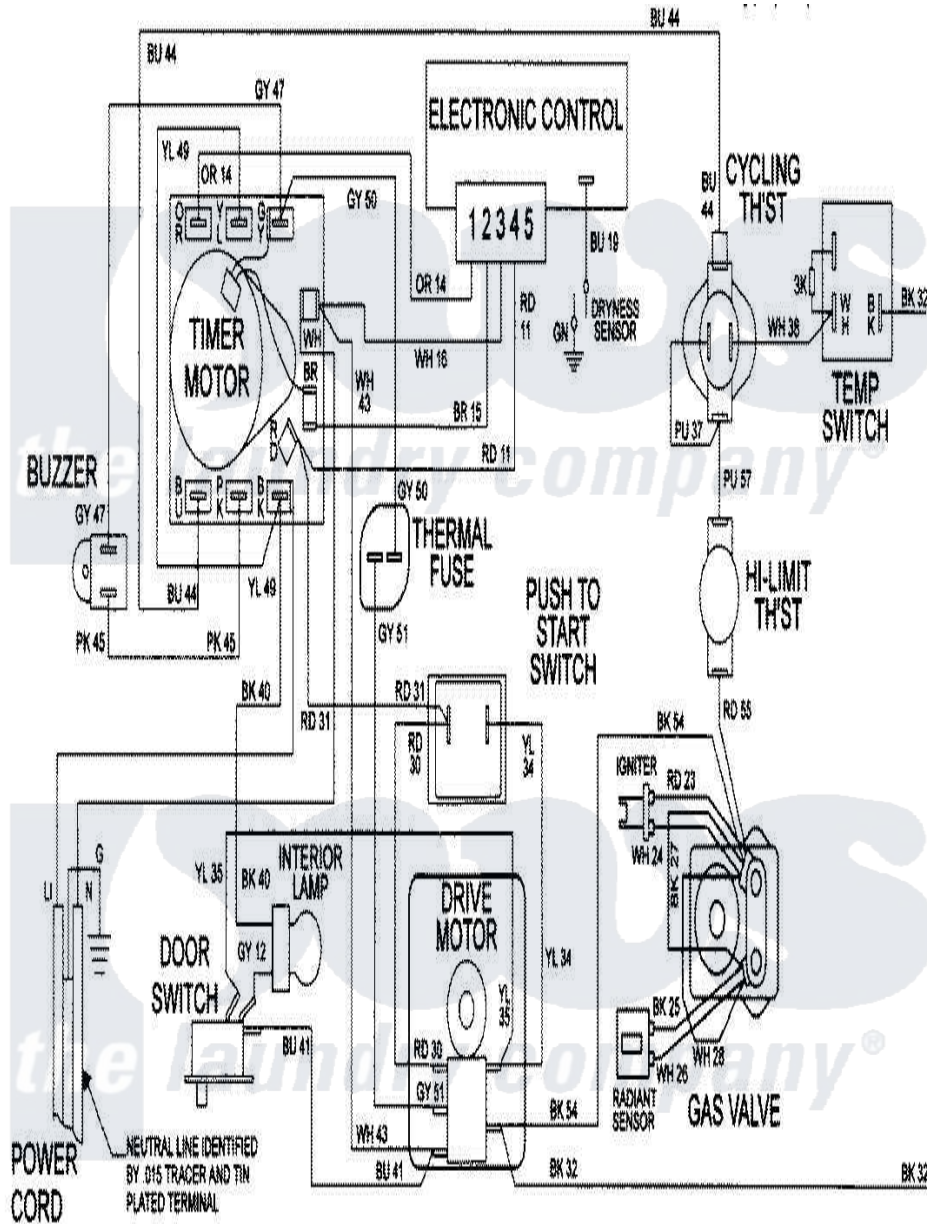

Maytag LDG9606ABE 09 - WIRING INFORMATION

Maytag Residential Maytag LDG9606ABE Dryer Parts Parts Diagram 09 - WIRING INFORMATION
 Click on the part number to view part

Item	Original Part Number	Replaced By	Status	Part Description
NI	15001957		Not Available	WIRING INFORMATION