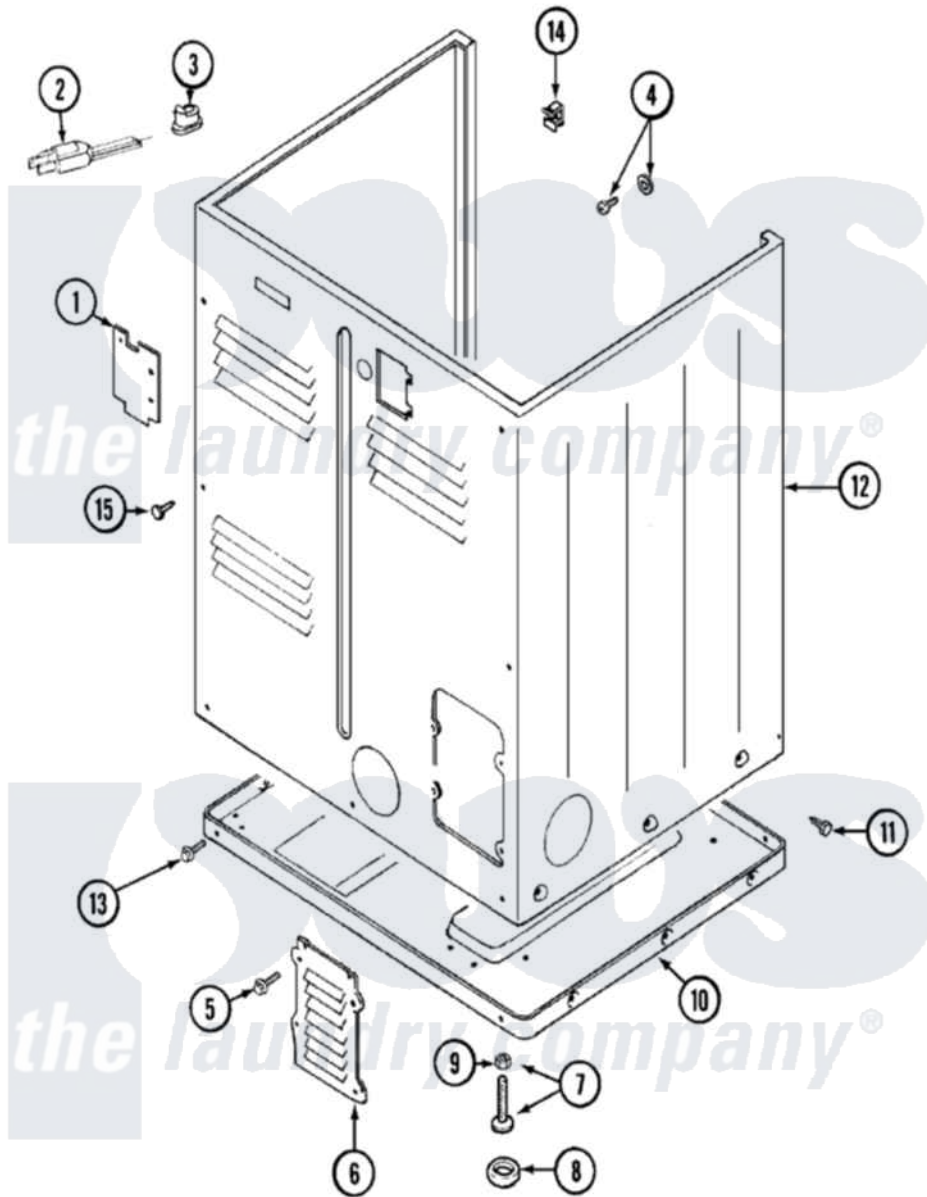

# Maytag LDG9606ABM 02 - CABINET-REAR

Maytag [Residential Maytag LDG9606ABM Dryer Parts](#) Parts Diagram 02 - CABINET-REAR  
 Click on the part number to view part

Item	Original Part Number	Replaced By	Status	Part Description
1	Y312905		Not Available	COVER, TERMINAL
2	33001246		Not Available	CORD, POWER
5	216423	<a href="#">3370225</a>		Screw
6	Y312951		Not Available	ACCESS COVER, BACK
7	<a href="#">Y305086</a>			Adjustable Leg And Nut
8	<a href="#">Y314137</a>			Foot, Rubber
9	Y052740	<a href="#">62739</a>		Nut, Lock
10	Y303361		Not Available	BASE ASSY. (UPPER & LOWER)
11	<a href="#">213007</a>			Xfor Cabinet See Cabinet, Back
12	33001160		Not Available	CABINET (ALM)
13	<a href="#">Y313561</a>			Screw---NA
"	Y310632	<a href="#">1163839</a>		Screw
14	<a href="#">Y310376</a>			Clip, Door Switch Harness
15	<a href="#">Y313561</a>			Screw---NA