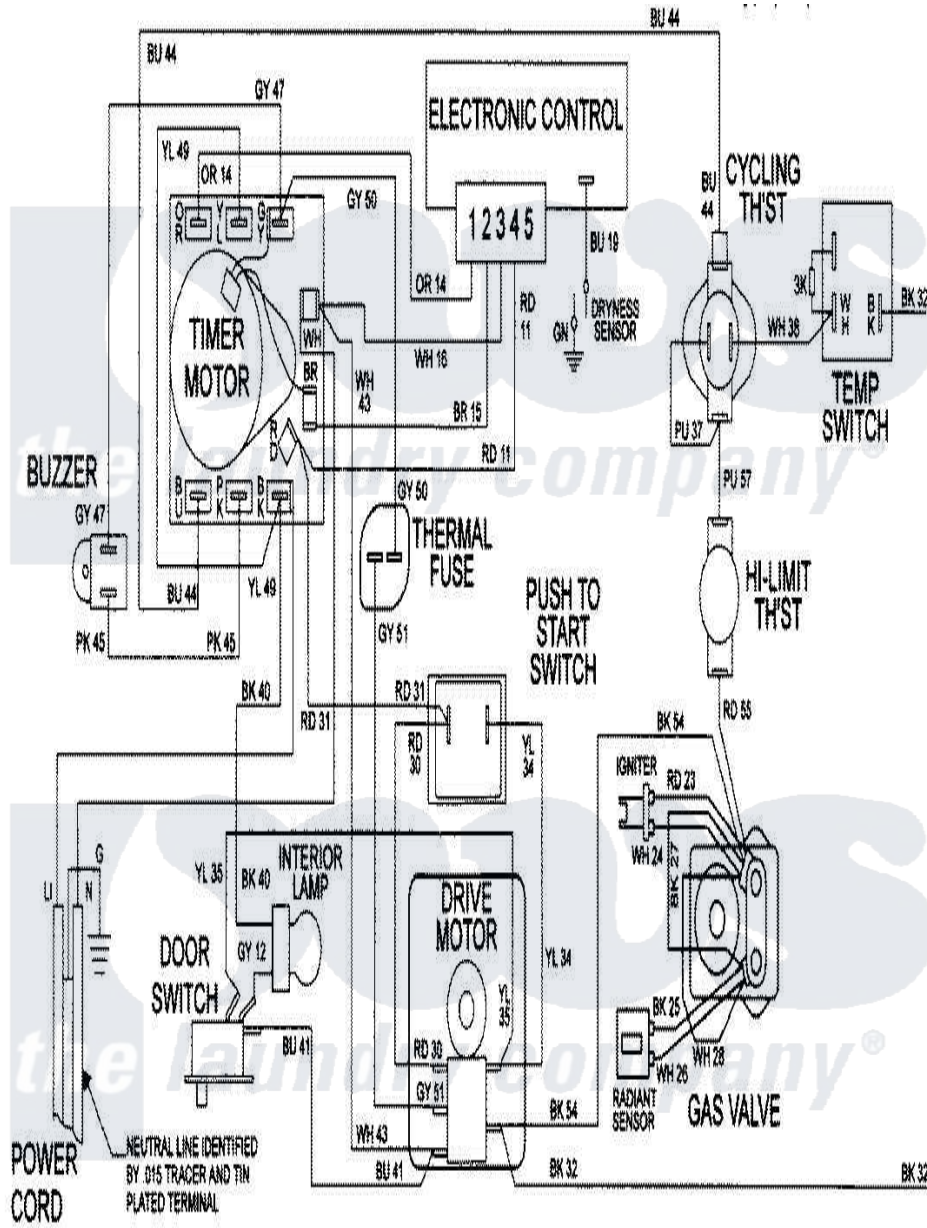

Maytag LDG9606ABM 09 - WIRING INFORMATION

Maytag Residential Maytag LDG9606ABM Dryer Parts Parts Diagram 09 - WIRING INFORMATION
 Click on the part number to view part

Item	Original Part Number	Replaced By	Status	Part Description
NI	15001957		Not Available	WIRING INFORMATION