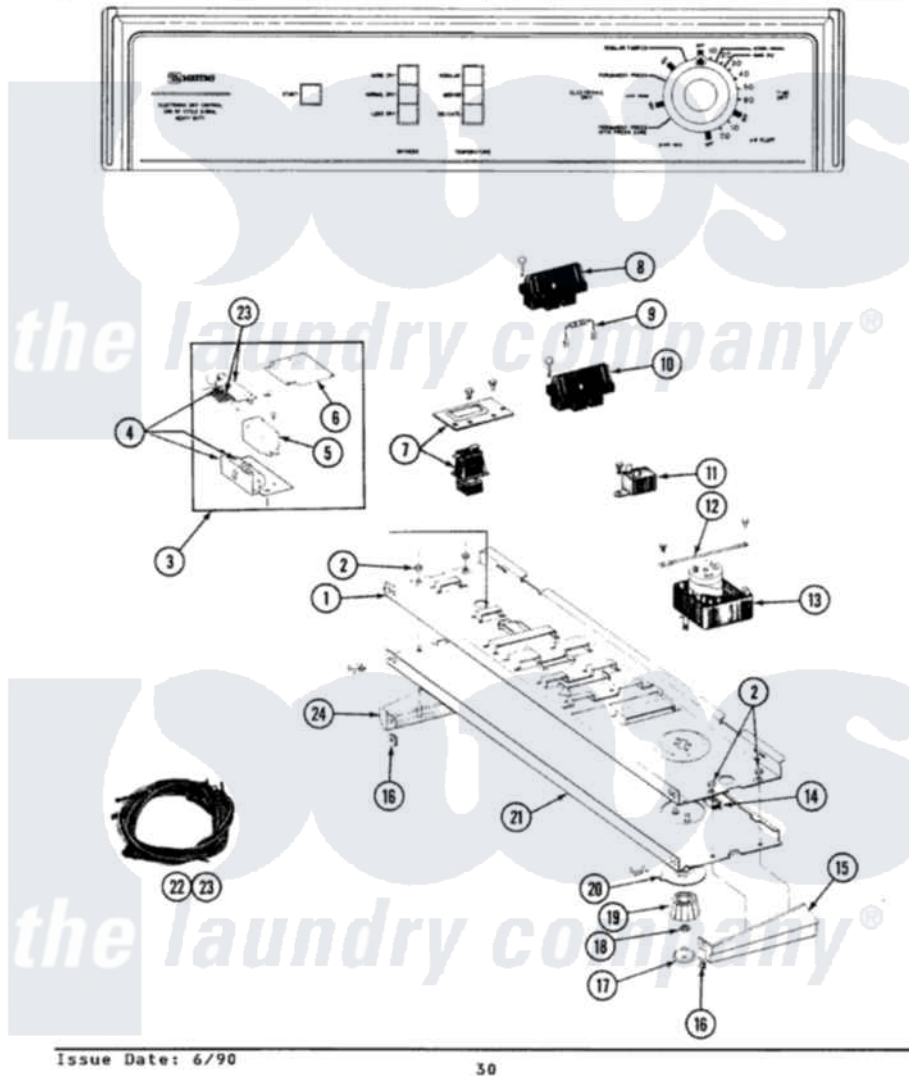

Maytag LDG9700 01 - CONTROL PANEL

SECTION: CONTROL PANEL
MODEL: DE-DG9700

Issue Date: 6/90

30

Maytag [Residential Maytag LDG9700 Dryer Parts](#) Parts Diagram 01 - CONTROL PANEL
Click on the part number to view part

Item	Original Part Number	Replaced By	Status	Part Description
1	314184			Back Up Plate
2	214872			Palnut, End Cap Note: Nut, Lamp Holder
3	211168	W10139210		Screw, 8-18 X 5/16
"	307898		Not Available	ELECTRONIC CONTROL
4	311863		Not Available	SCREW FOR CAUTION PLATE---NA
"	307897			Edge Board Connector
5	307899			Relay
"	Y251119	3177991		Screw
6	Y307896			Pc Board
7	211168	W10139210		Screw, 8-18 X 5/16
"	307305			Switch Push To Start
8	307304		Not Available	TEMP CONTROL SWITCH 3 BUTTON
"	213117	67006908		Screw, Ice Rack
9	306917			Resistor, Med Temp Gas

10	307304		Not Available	TEMP CONTROL SWITCH 3 BUTTON
"	213117	67006908		Screw, Ice Rack
11	213117	67006908		Screw, Ice Rack
"	305205	694419		Mini-Buzzer
12	204807			Ground Wire, Supp. Plte To Top Cover
"	211294	90767		Screw, 8A X 3/8 HeX Washer Head Tapping
13	910708	488234		Screw 8-32 X 1/4
"	Y307404			Timer
14	214897			Pad, Control Panel
15	207216		Not Available	END CAP RH
"	210932			Screw, No.8 X 9/16 Ctsk Note: Screw, Inlet Duct
16	214894			Fastener, End Cap
17	215821		Not Available	CAP, KNOB
18	312273			Nut, Control Knob
19	315041			Knob, Timer
20	315042			Dial Skirt
21	307320		Not Available	CONTROL PANEL
22	307308		Not Available	WIRE HARNESS
23	307422		Not Available	WIRE HARNESS
24	307215	WB62X1699		Cooktopbrushed Chrome